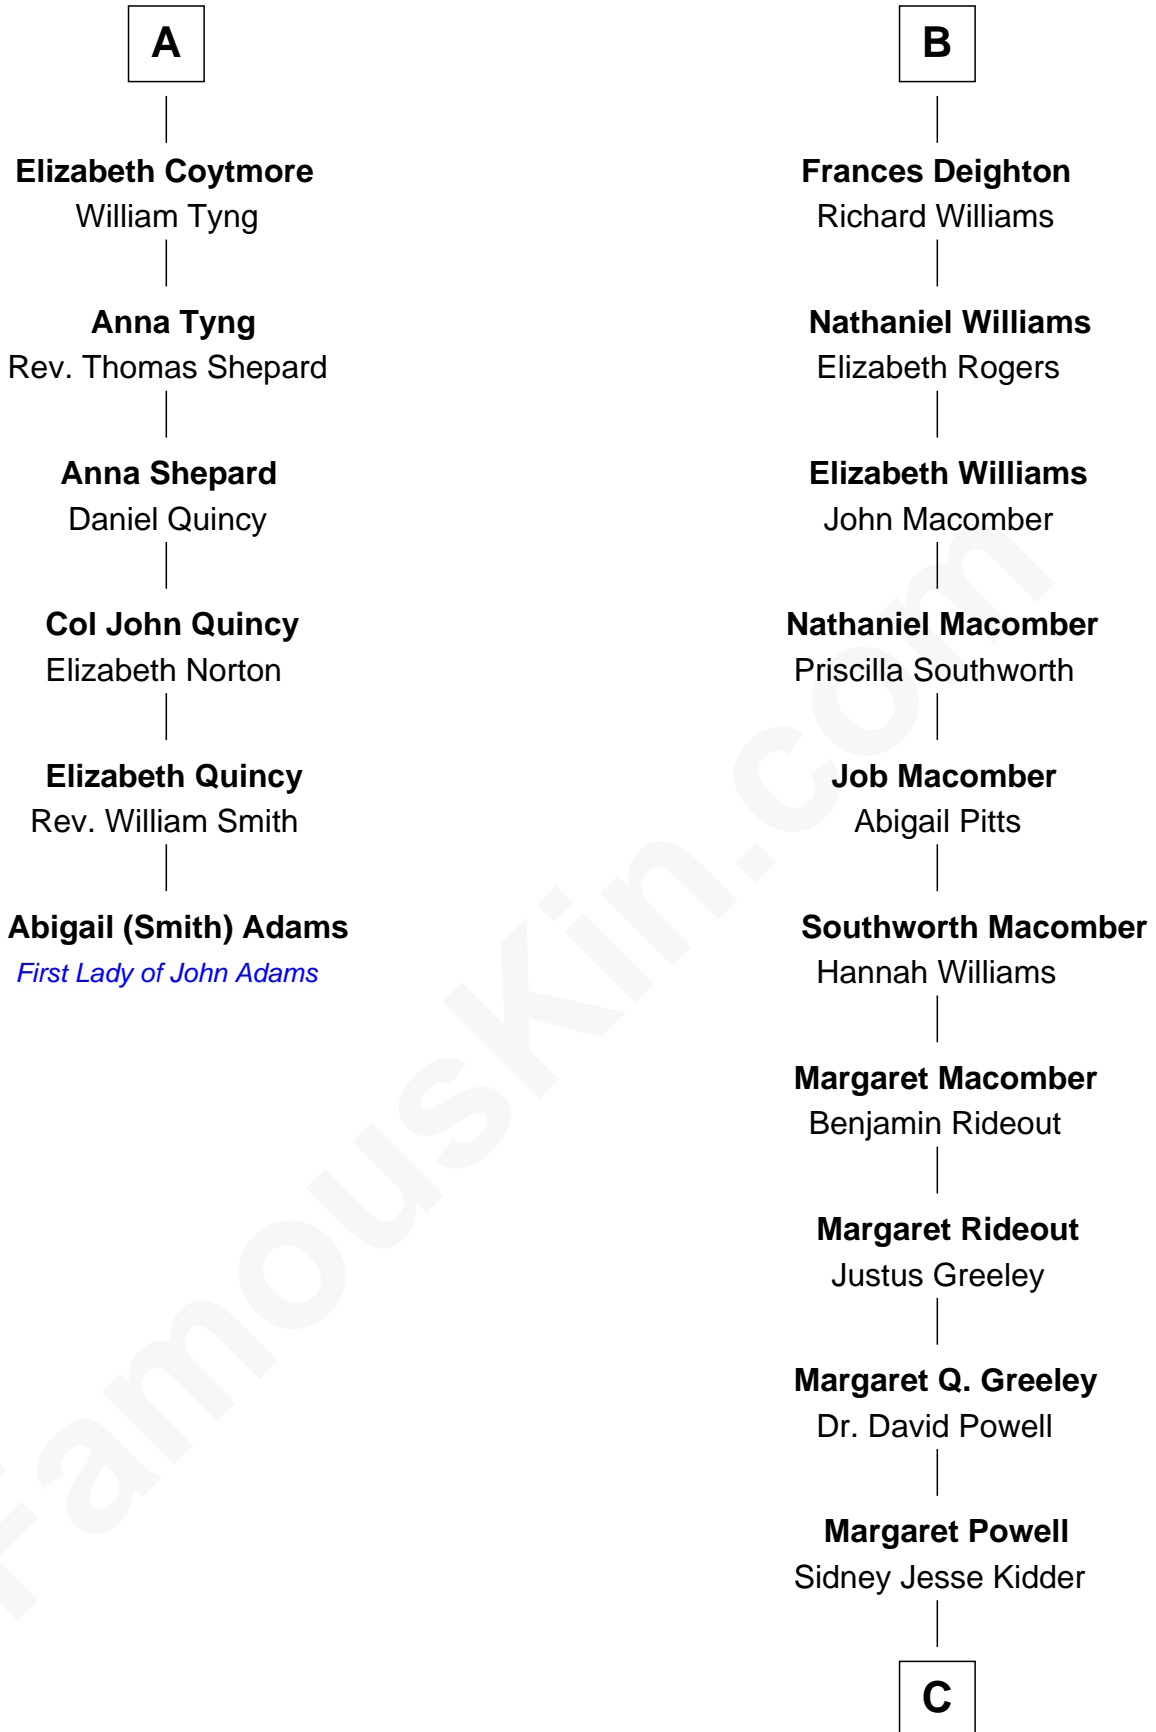

FamousKin.com

Relationship Chart of

Abigail (Smith) Adams

First Lady of President John Adams

12th cousin 6 times removed of

Margot Kidder

TV and Movie Actress

C