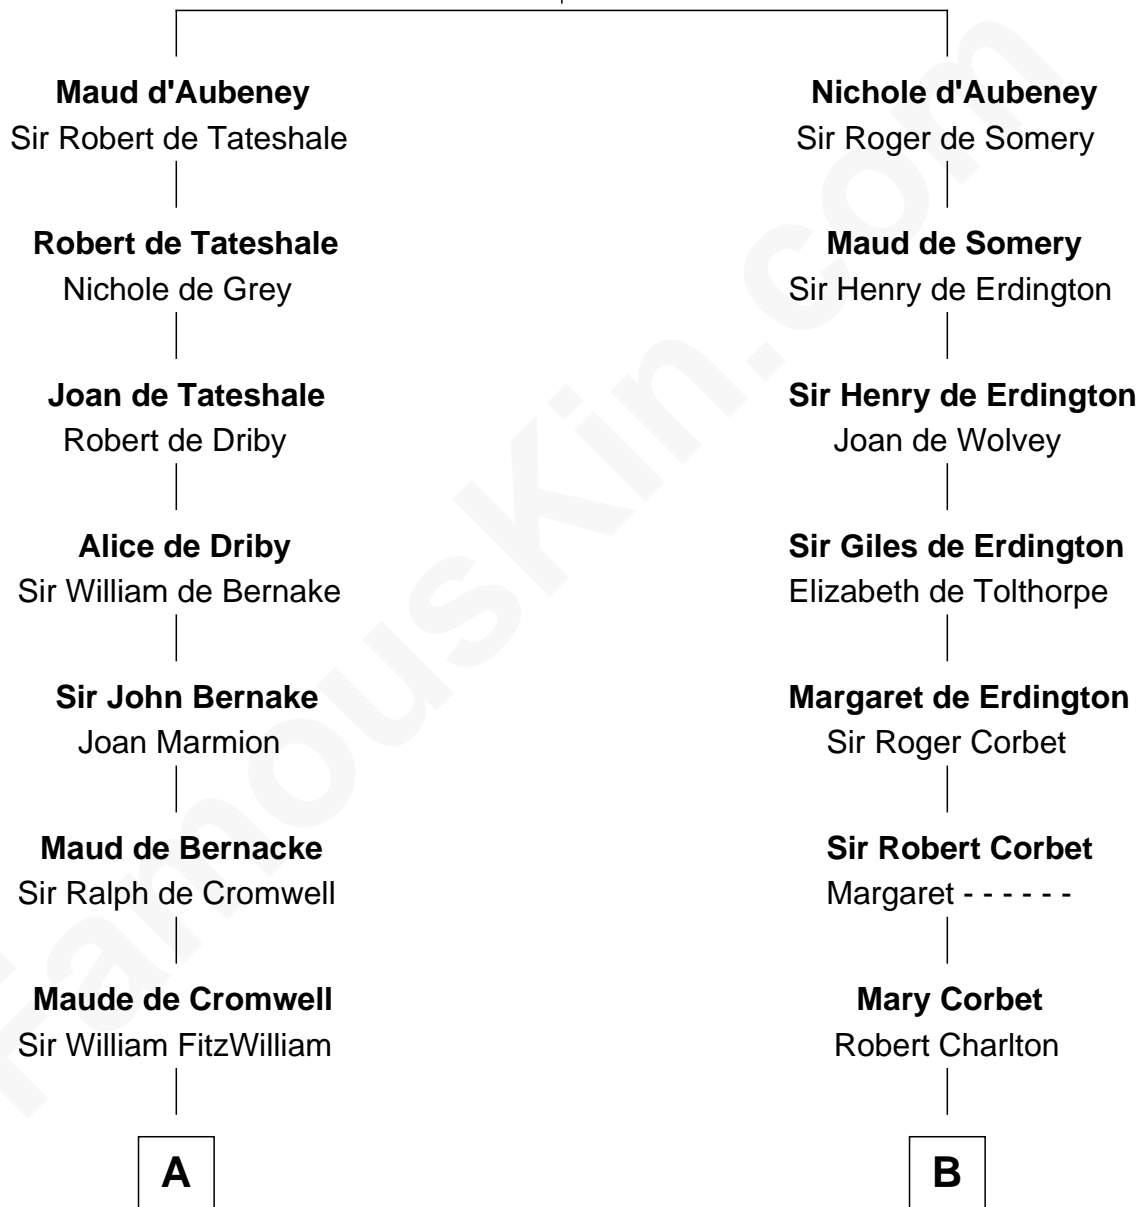

William d'Aubenev

Mabel of Chester