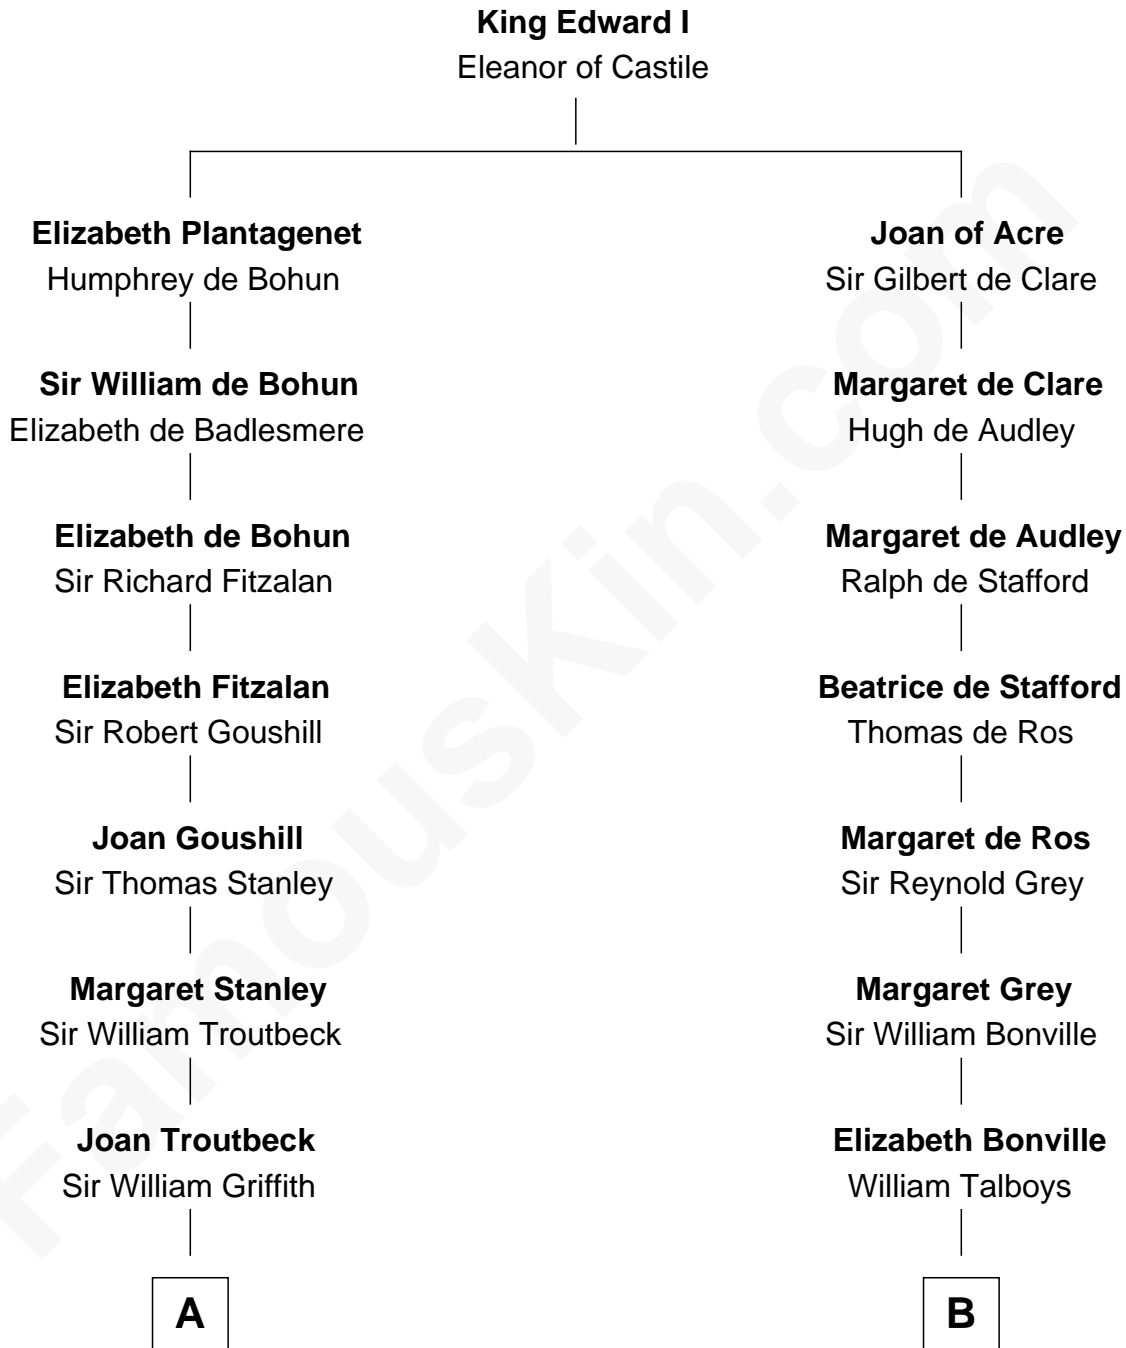

**FamousKin.com**  
**Relationship Chart of**  
**Abigail (Smith) Adams**  
*First Lady of President John Adams*

16th cousin 5 times removed of

**Katharine Hepburn**  
*Movie Actress*

**C**

Erastus Spalding

Jennet Mack

Martha Ann Spalding

Leman Benton Garlinghouse

Caroline Garlinghouse

Alfred Augustus Houghton

Katharine Martha Houghton

Thomas Norval Hepburn

Katharine Hepburn