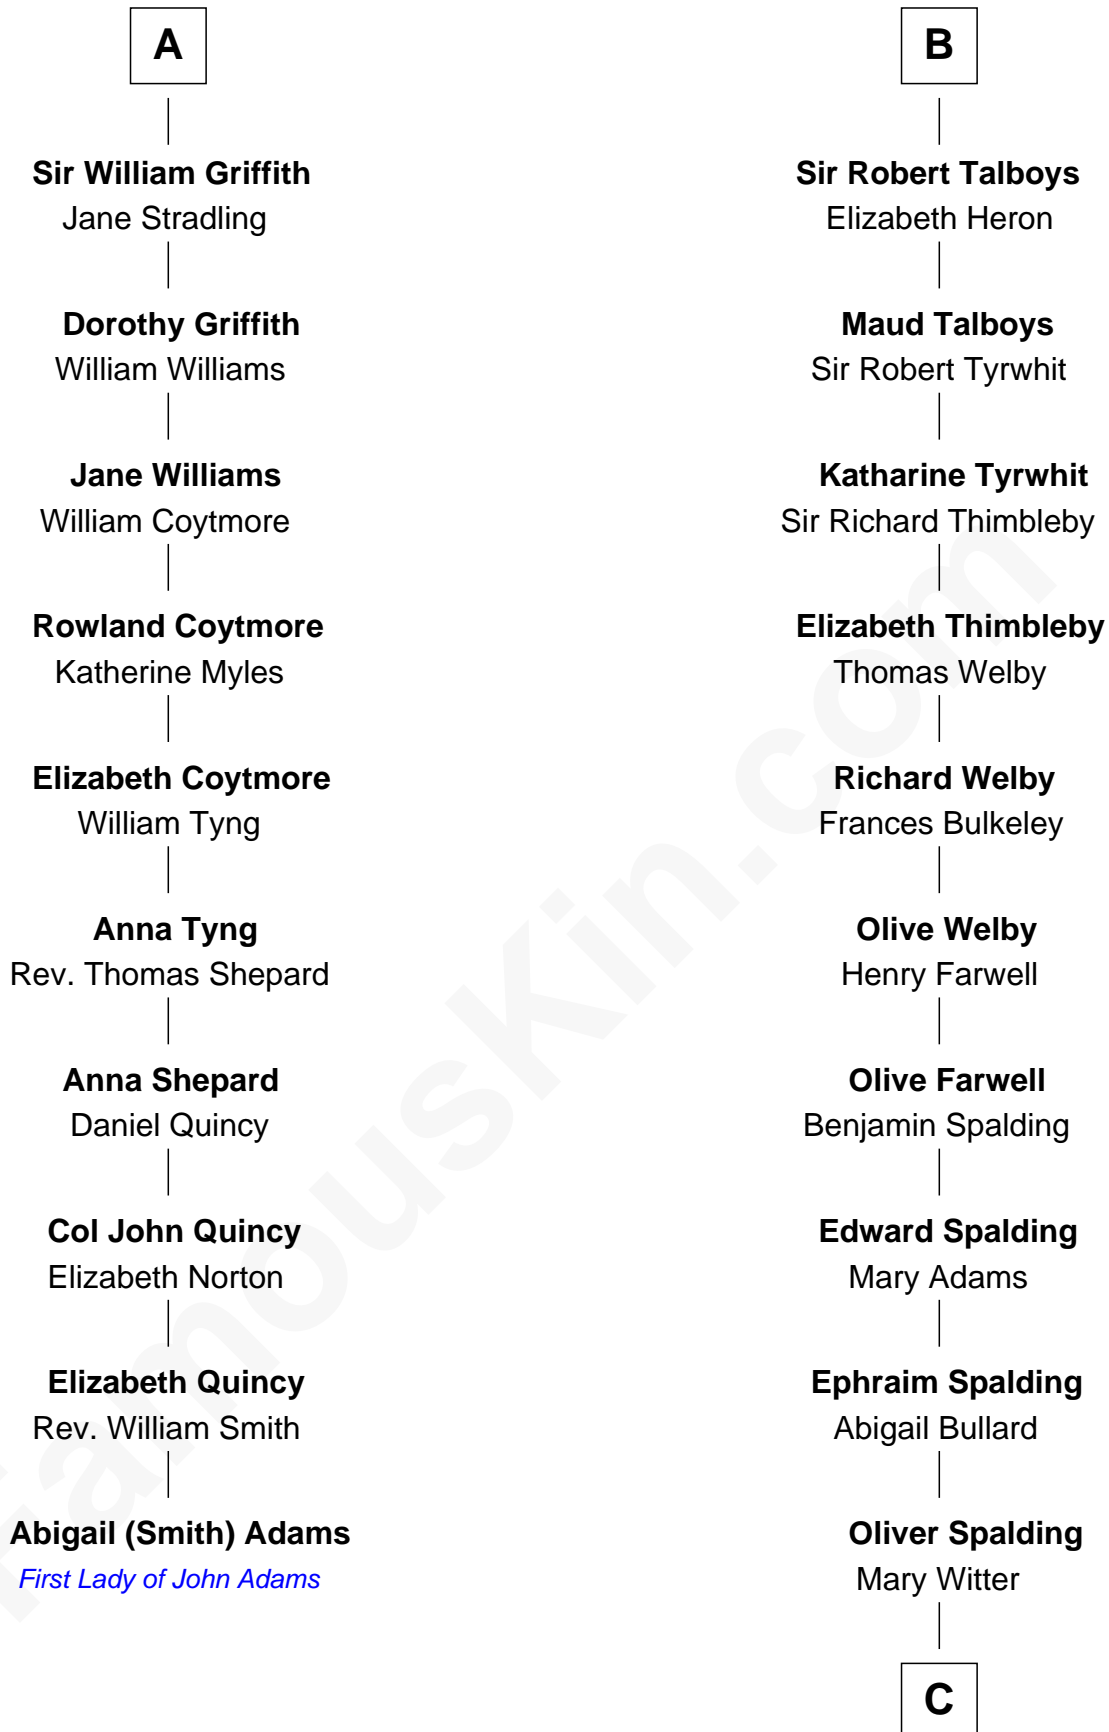

**FamousKin.com**  
**Relationship Chart of**  
**Abigail (Smith) Adams**  
*First Lady of President John Adams*

16th cousin 5 times removed of

**Katharine Hepburn**  
*Movie Actress*

**C**

Erastus Spalding