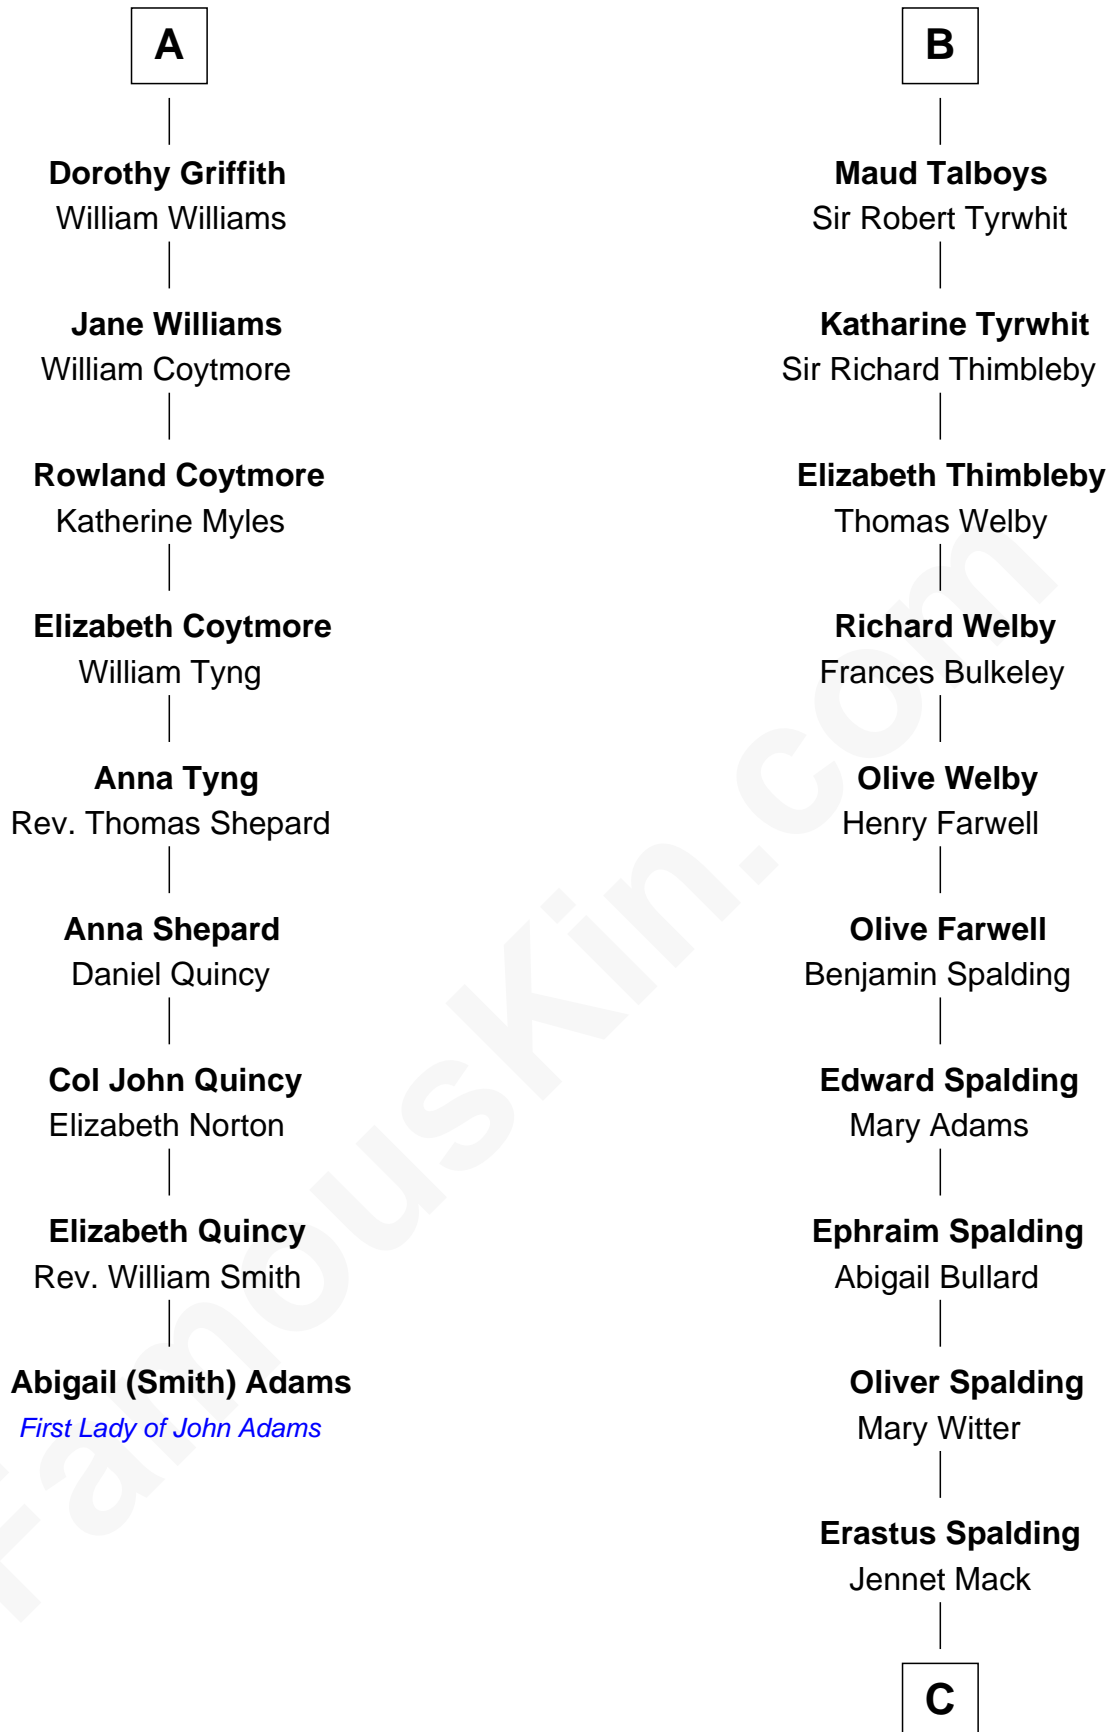

FamousKin.com
Relationship Chart of
Abigail (Smith) Adams
First Lady of President John Adams

15th cousin 5 times removed of

Katharine Hepburn
Movie Actress

C

Martha Ann Spalding
Leman Benton Garlinghouse

Caroline Garlinghouse
Alfred Augustus Houghton

Katharine Martha Houghton
Thomas Norval Hepburn

Katharine Hepburn
Movie Actress

FamousKin.com