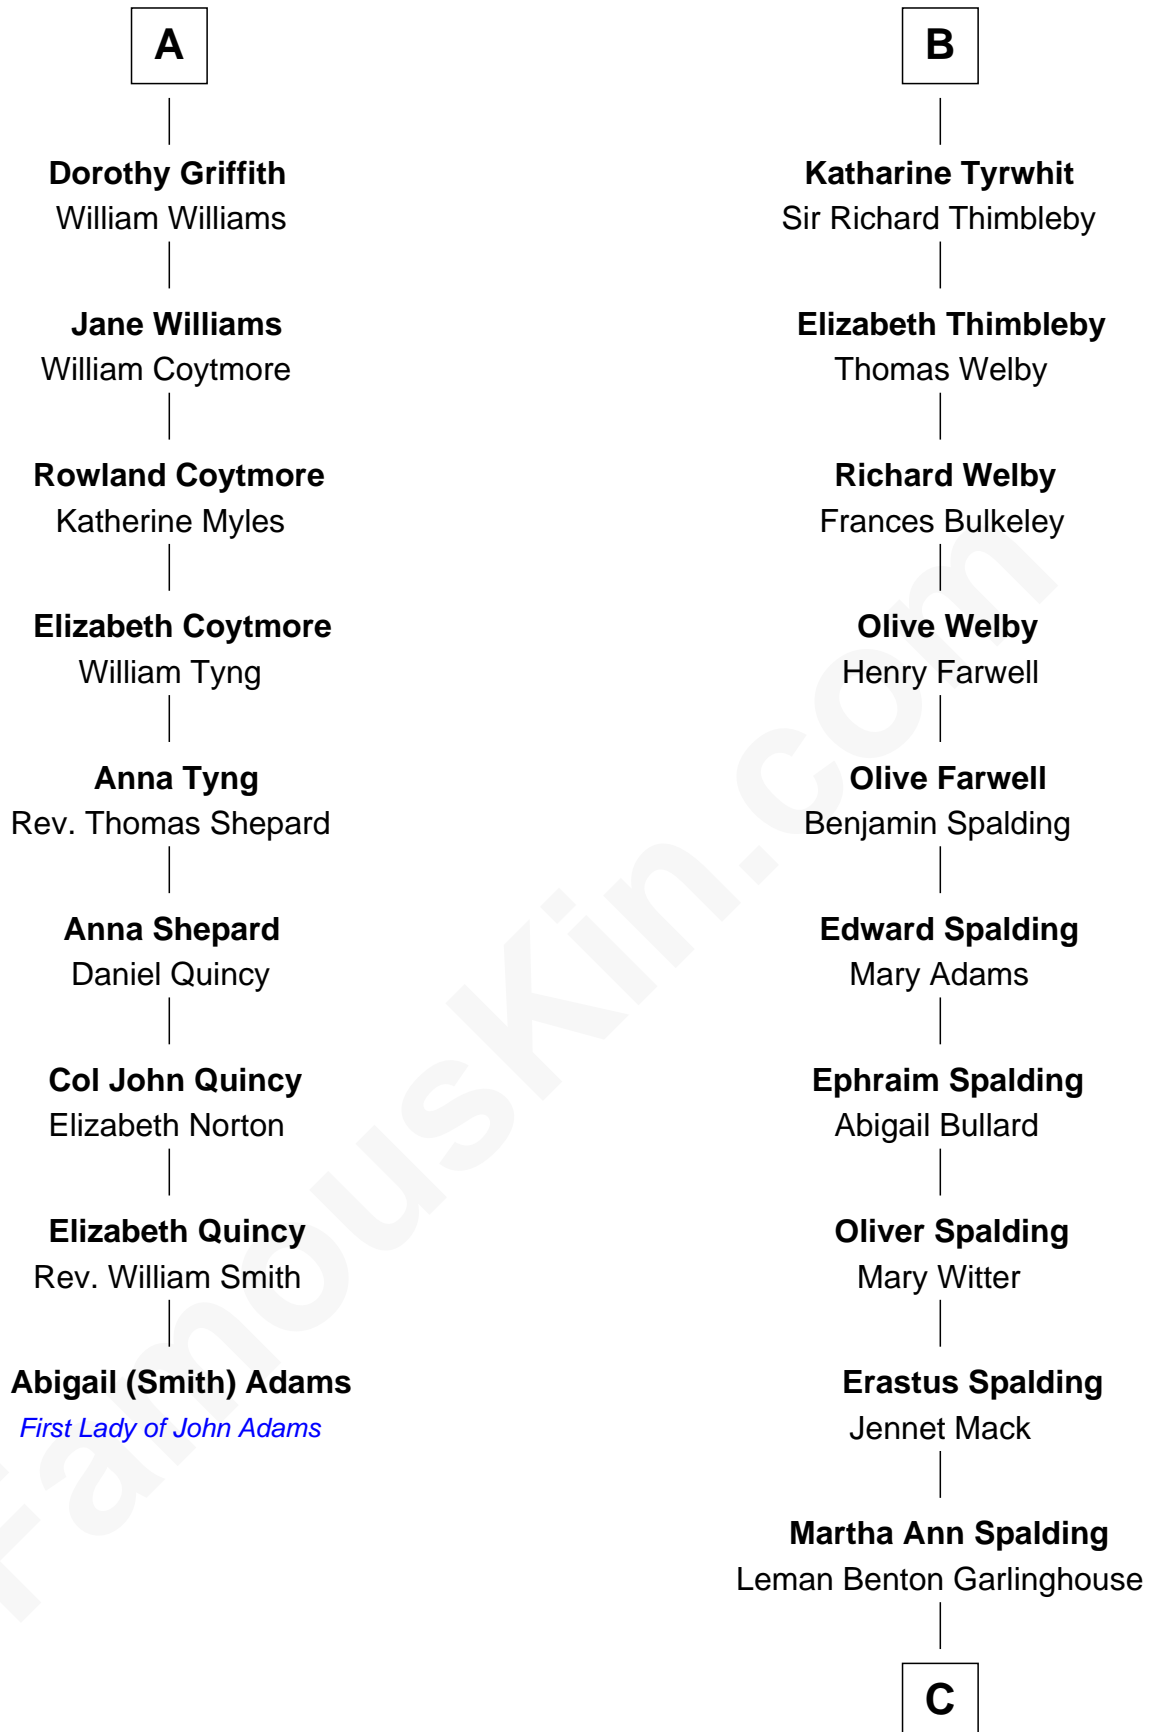

FamousKin.com

Relationship Chart of

Abigail (Smith) Adams

First Lady of President John Adams

15th cousin 4 times removed of

Katharine Hepburn

Movie Actress

Bartholomew de Badlesmere

Sir Thomas Stanley

Margaret Stanley

Sir William Troutbeck

Joan Troutbeck

Sir William Griffith

Sir William Griffith

Jane Stradling

A

Margaret de Badlesmere

Sir John de Tibetot

Sir Robert de Tibetot

Margaret Deincourt

Elizabeth de Tibetot

Sir Philip le Despencer

Margery Despencer

Sir Roger Wentworth

Agnes Wentworth

Sir Robert Constable

Anne Constable

William Tyrwhit

Sir Robert Tyrwhit

Maud Talboys

B

C