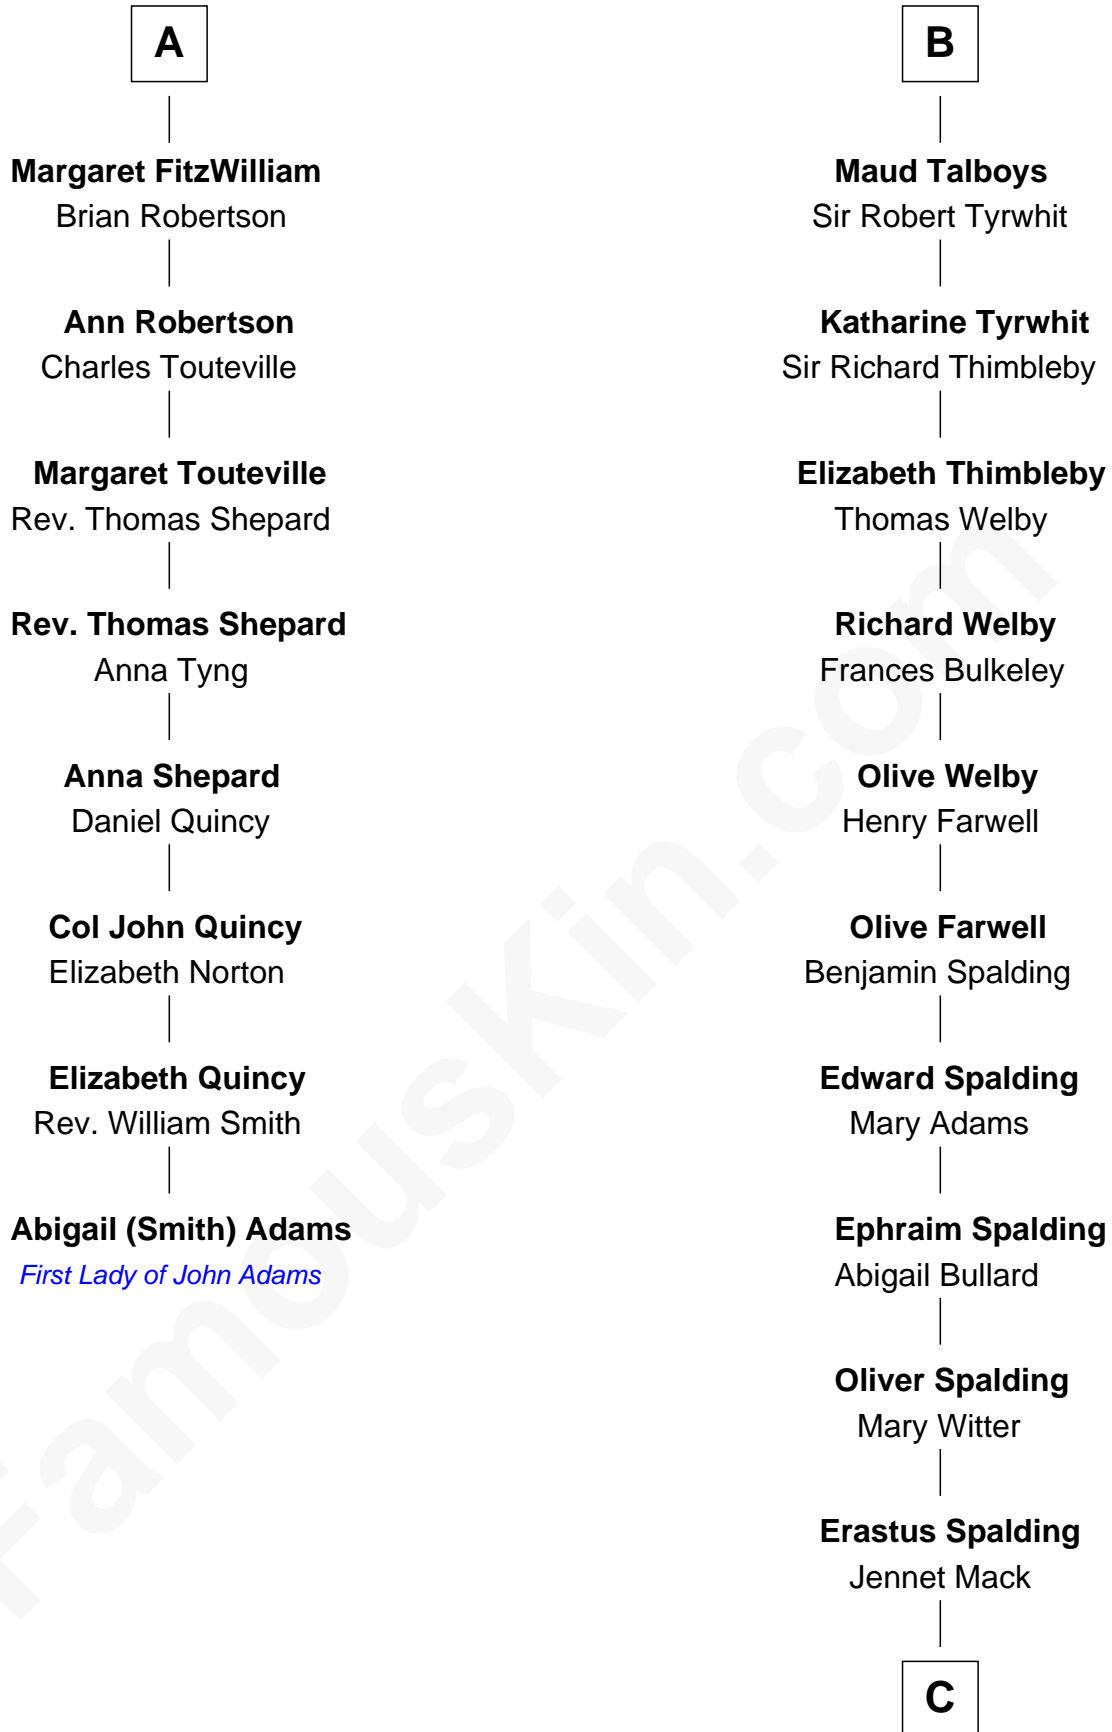

**FamousKin.com**  
**Relationship Chart of**  
**Abigail (Smith) Adams**  
*First Lady of President John Adams*

14th cousin 6 times removed of

**Katharine Hepburn**  
*Movie Actress*

**C**

**Martha Ann Spalding**  
Leman Benton Garlinghouse

**Caroline Garlinghouse**  
Alfred Augustus Houghton

**Katharine Martha Houghton**  
Thomas Norval Hepburn

**Katharine Hepburn**  
*Movie Actress*

FamousKin.com