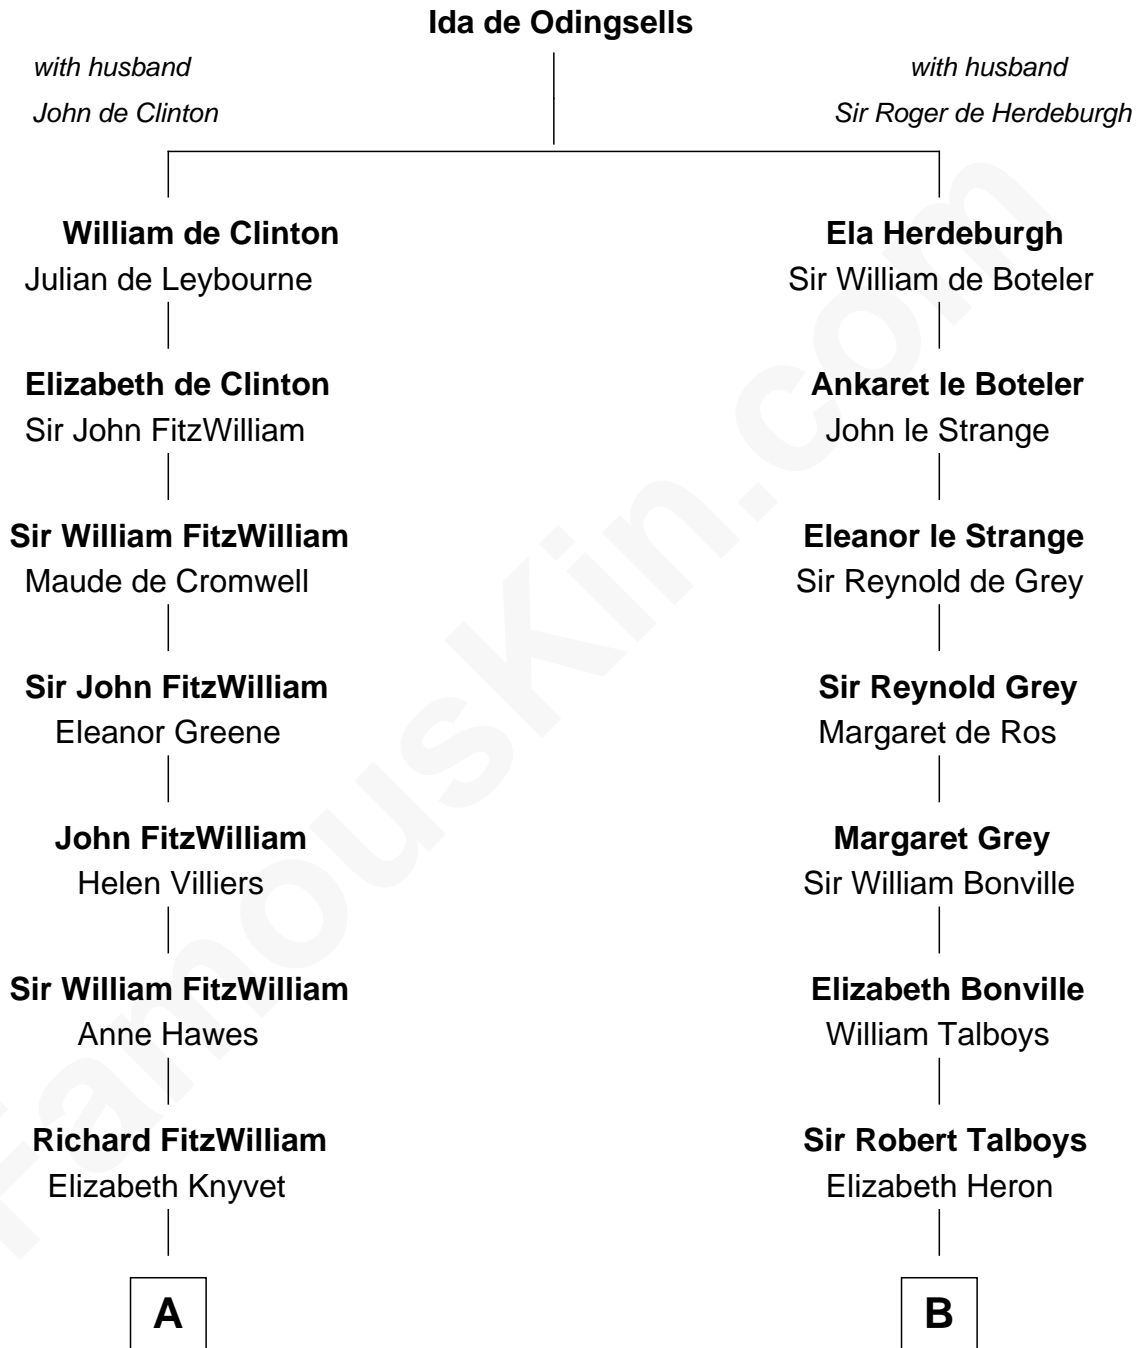

**FamousKin.com**  
**Relationship Chart of**  
**Abigail (Smith) Adams**  
*First Lady of President John Adams*

14th cousin 6 times removed of

**Katharine Hepburn**  
*Movie Actress*

**C**

**Martha Ann Spalding**  
Leman Benton Garlinghouse

**Caroline Garlinghouse**  
Alfred Augustus Houghton

**Katharine Martha Houghton**  
Thomas Norval Hepburn

**Katharine Hepburn**  
*Movie Actress*

FamousKin.com