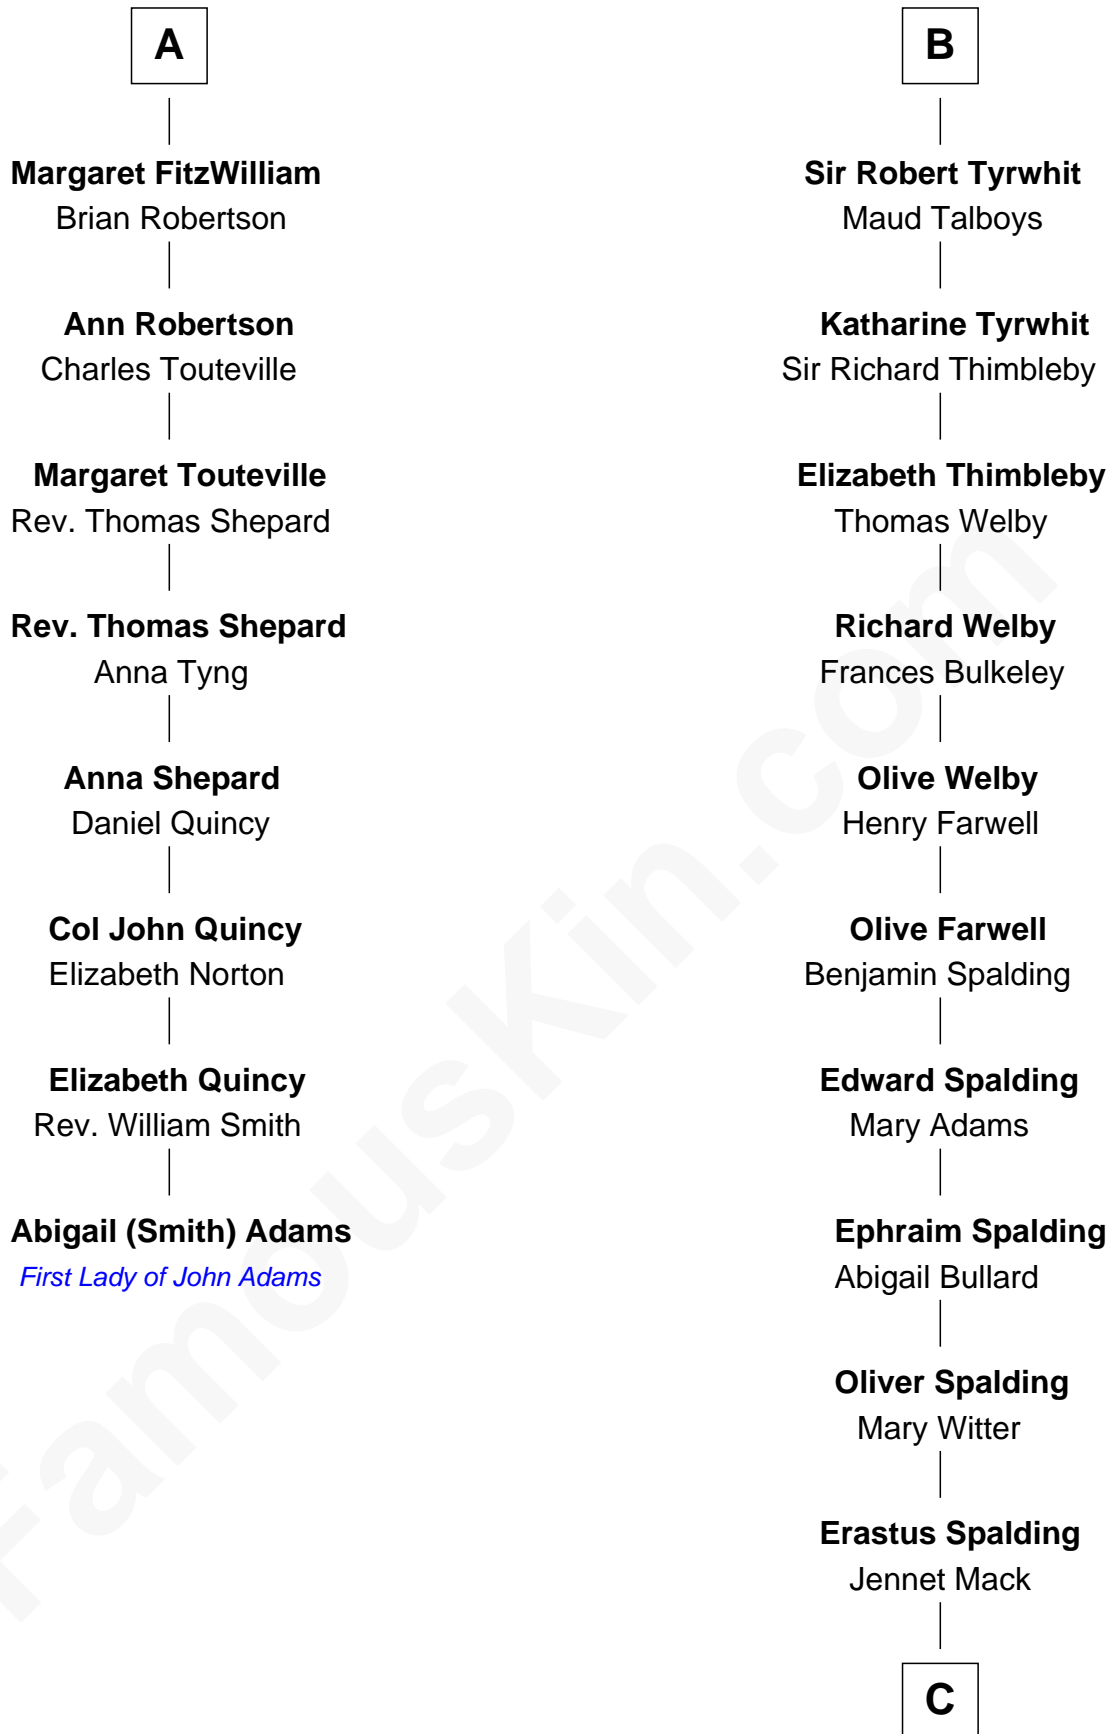

**FamousKin.com**  
**Relationship Chart of**  
**Abigail (Smith) Adams**  
*First Lady of President John Adams*

14th cousin 6 times removed of

**Katharine Hepburn**  
*Movie Actress*

**C**

**Martha Ann Spalding**  
Leman Benton Garlinghouse

**Caroline Garlinghouse**  
Alfred Augustus Houghton

**Katharine Martha Houghton**  
Thomas Norval Hepburn

**Katharine Hepburn**  
*Movie Actress*

FamousKin.com