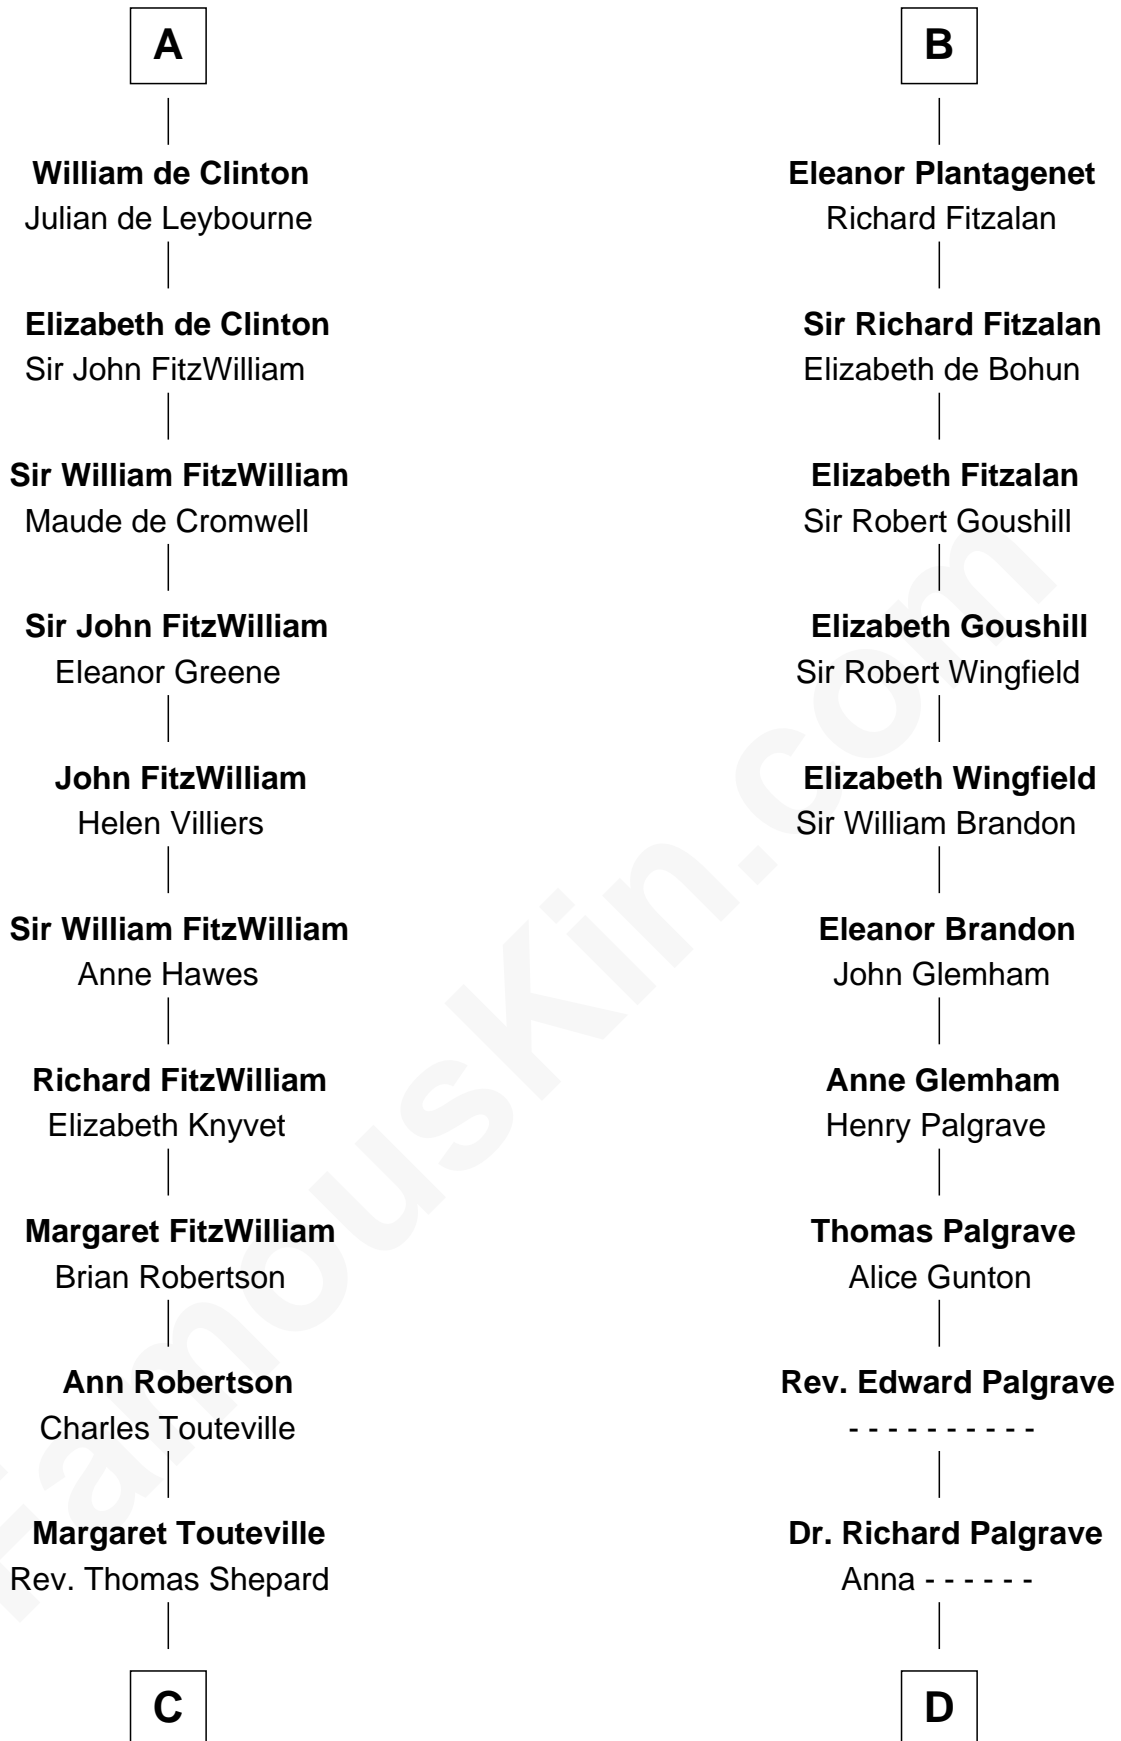

## Relationship Chart of

### Abigail (Smith) Adams

First Lady of President John Adams

20th cousin 1 time removed of

### Roger Sherman

Signer of the Declaration of Independence

**C**

**Rev. Thomas Shepard**

Anna Tyng

**Anna Shepard**

Daniel Quincy

**Col John Quincy**