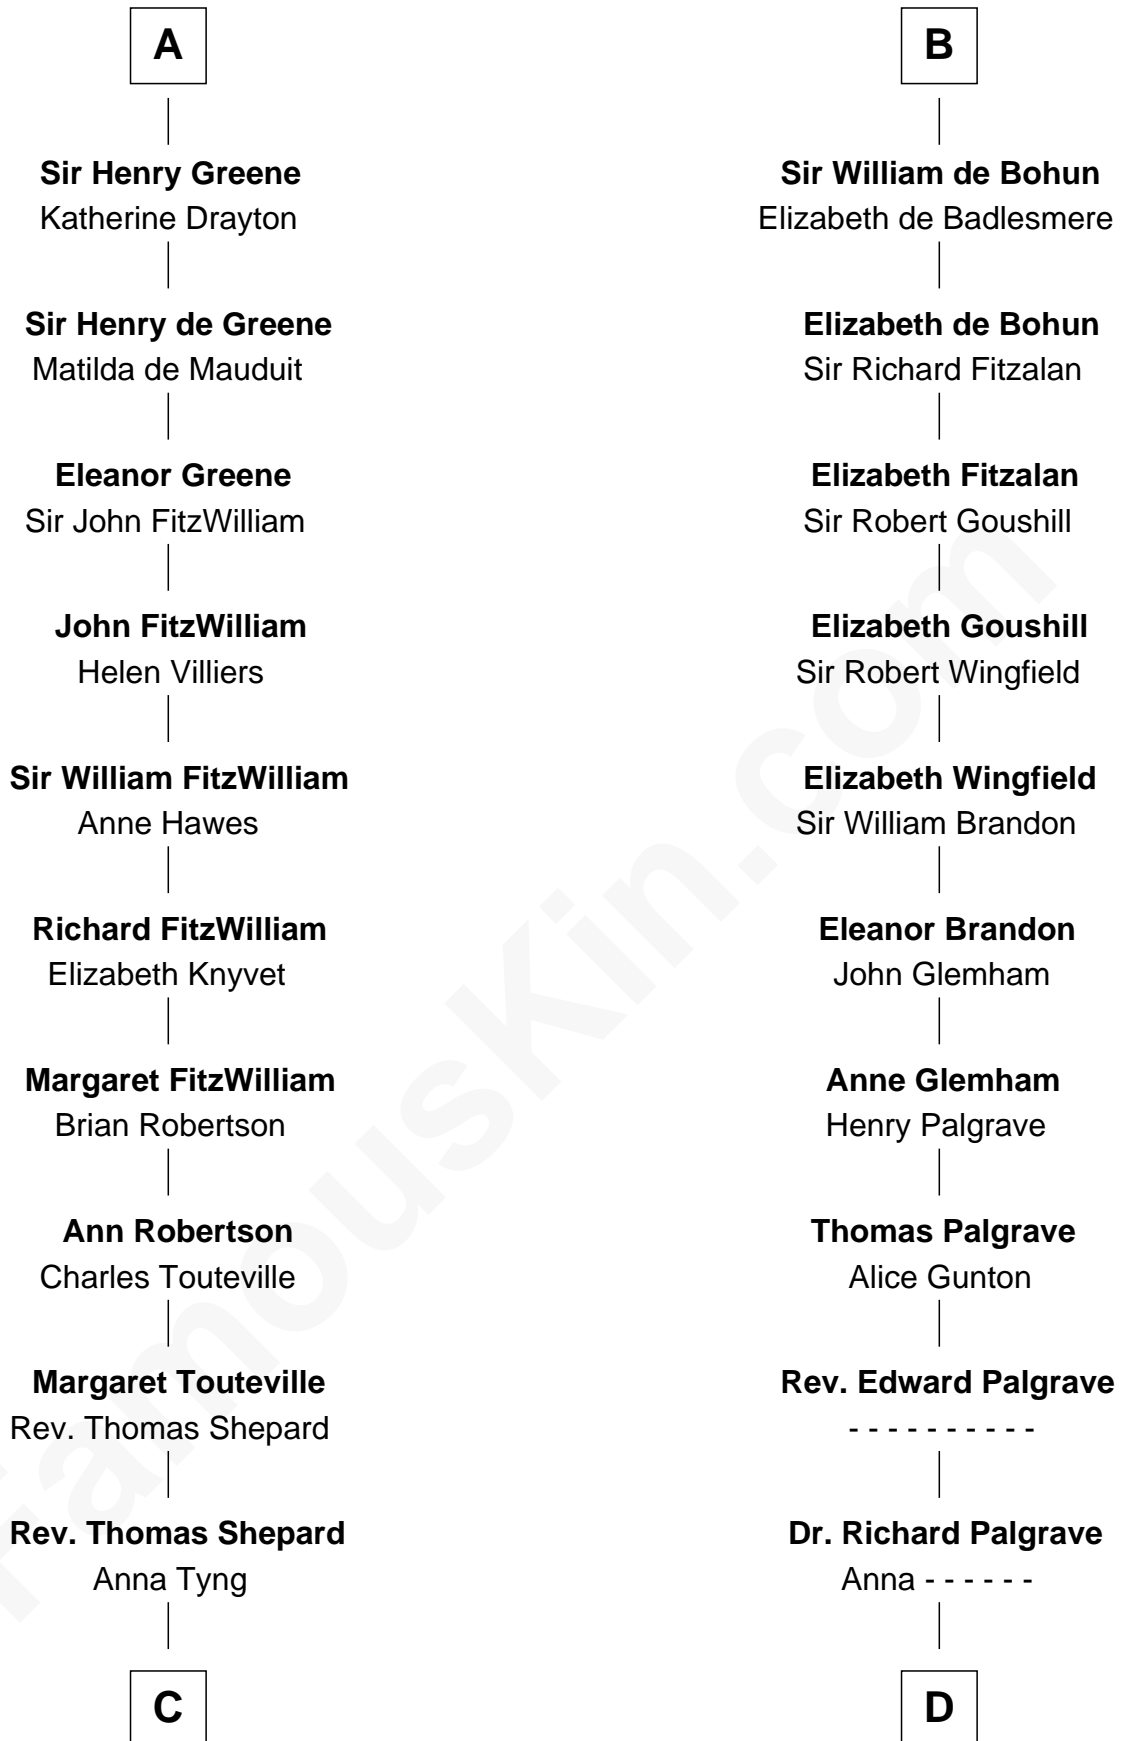

FamousKin.com
Relationship Chart of
Abigail (Smith) Adams

First Lady of President John Adams

20th cousin of

Roger Sherman

Signer of the Declaration of Independence

Muitchertach O'Toole

Cacht Inion Loigsig O'Morda