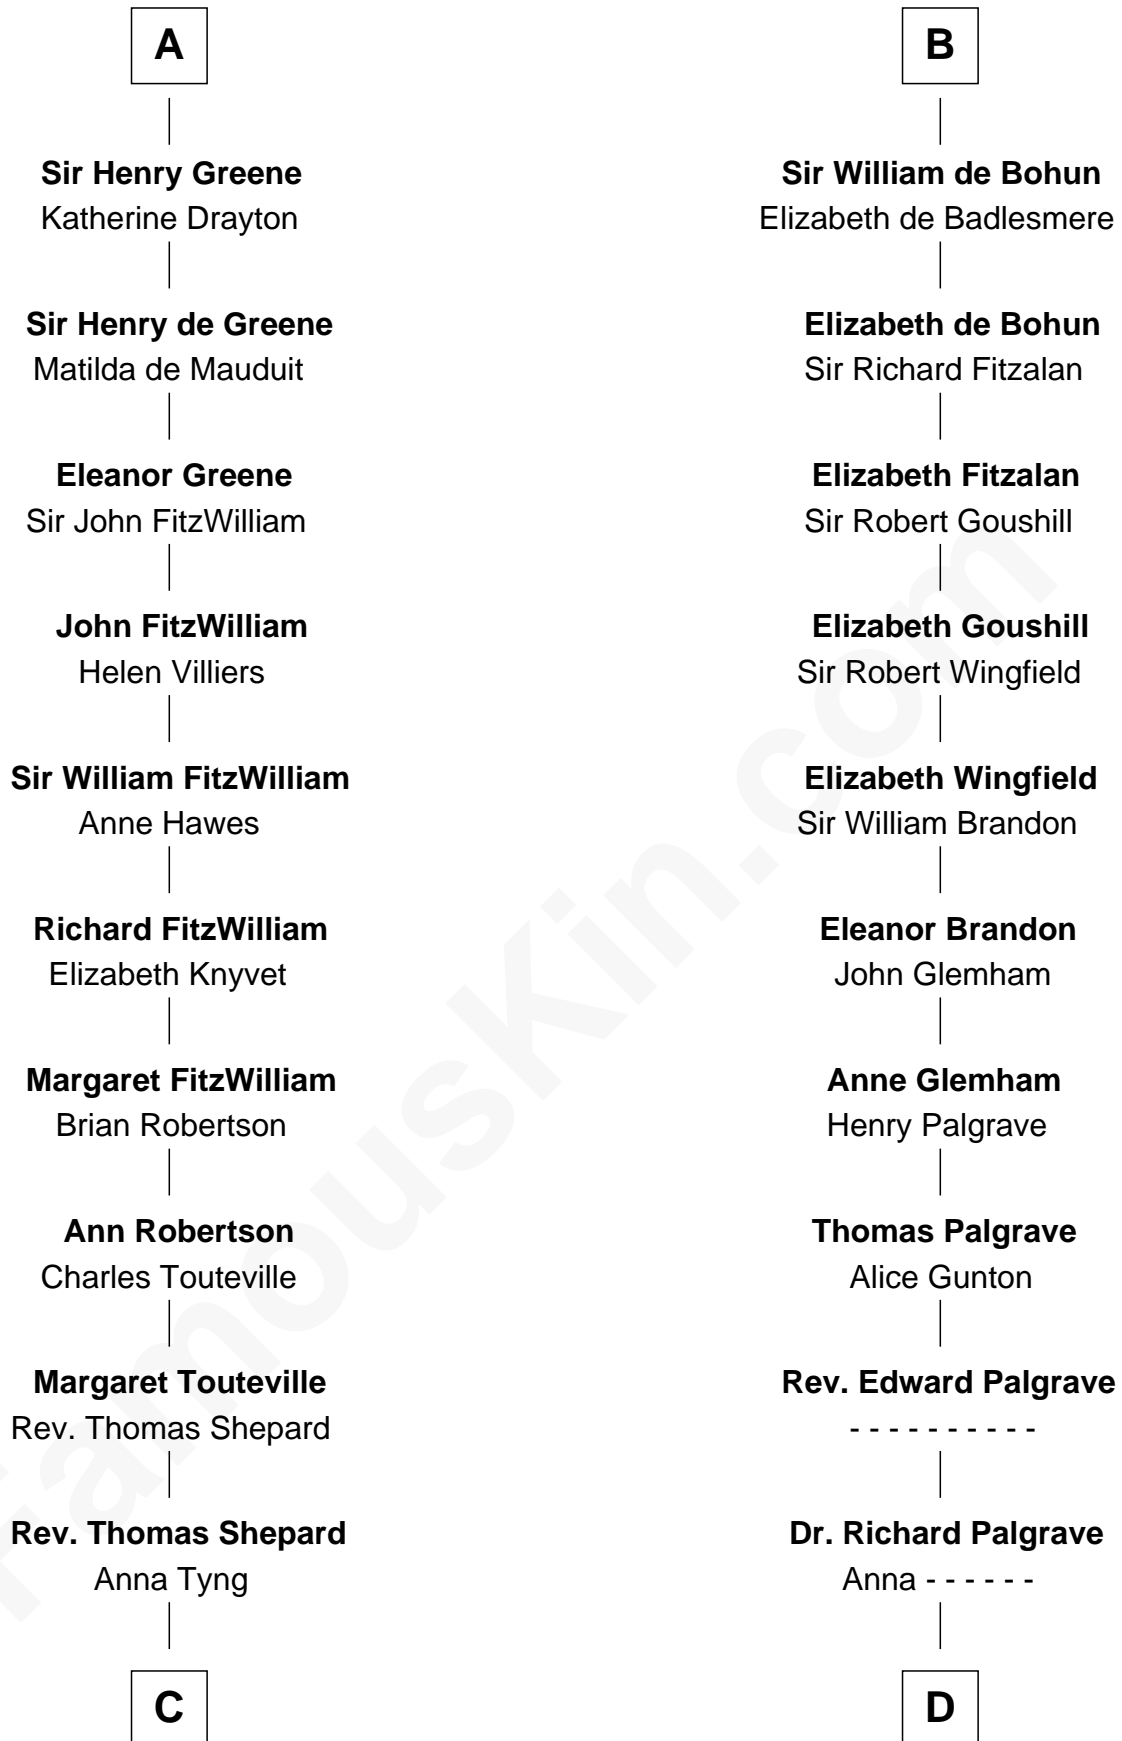

## Relationship Chart of

### Roger Sherman

Signer of the Declaration of Independence

**Sir Robert de Beaumont**

Isabel de Vermandois

**C**

**Anna Shepard**

Daniel Quincy

**Col John Quincy**

Elizabeth Norton

**Elizabeth Quincy**

Rev. William Smith

**Abigail (Smith) Adams**

*First Lady of John Adams*

**D**

**Mary Palgrave**

Roger Wellington