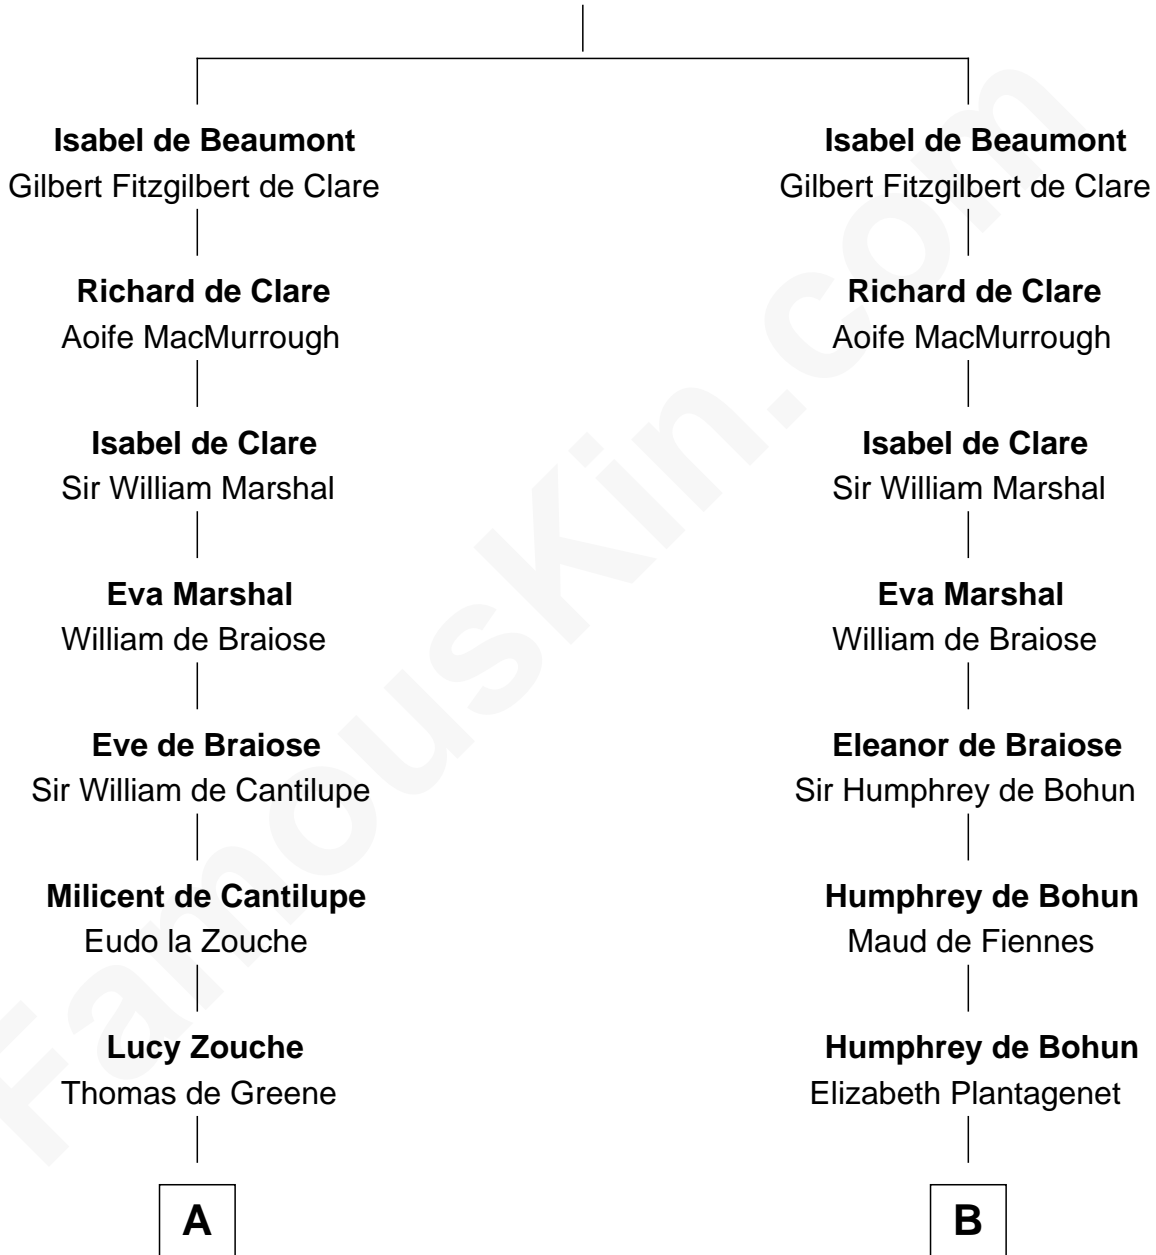

## Relationship Chart of

### Abigail (Smith) Adams

First Lady of President John Adams

20th cousin of

### Roger Sherman

Signer of the Declaration of Independence

**Sir Robert de Beaumont**

Isabel de Vermandois

**C**

**Anna Shepard**

Daniel Quincy

**Col John Quincy**