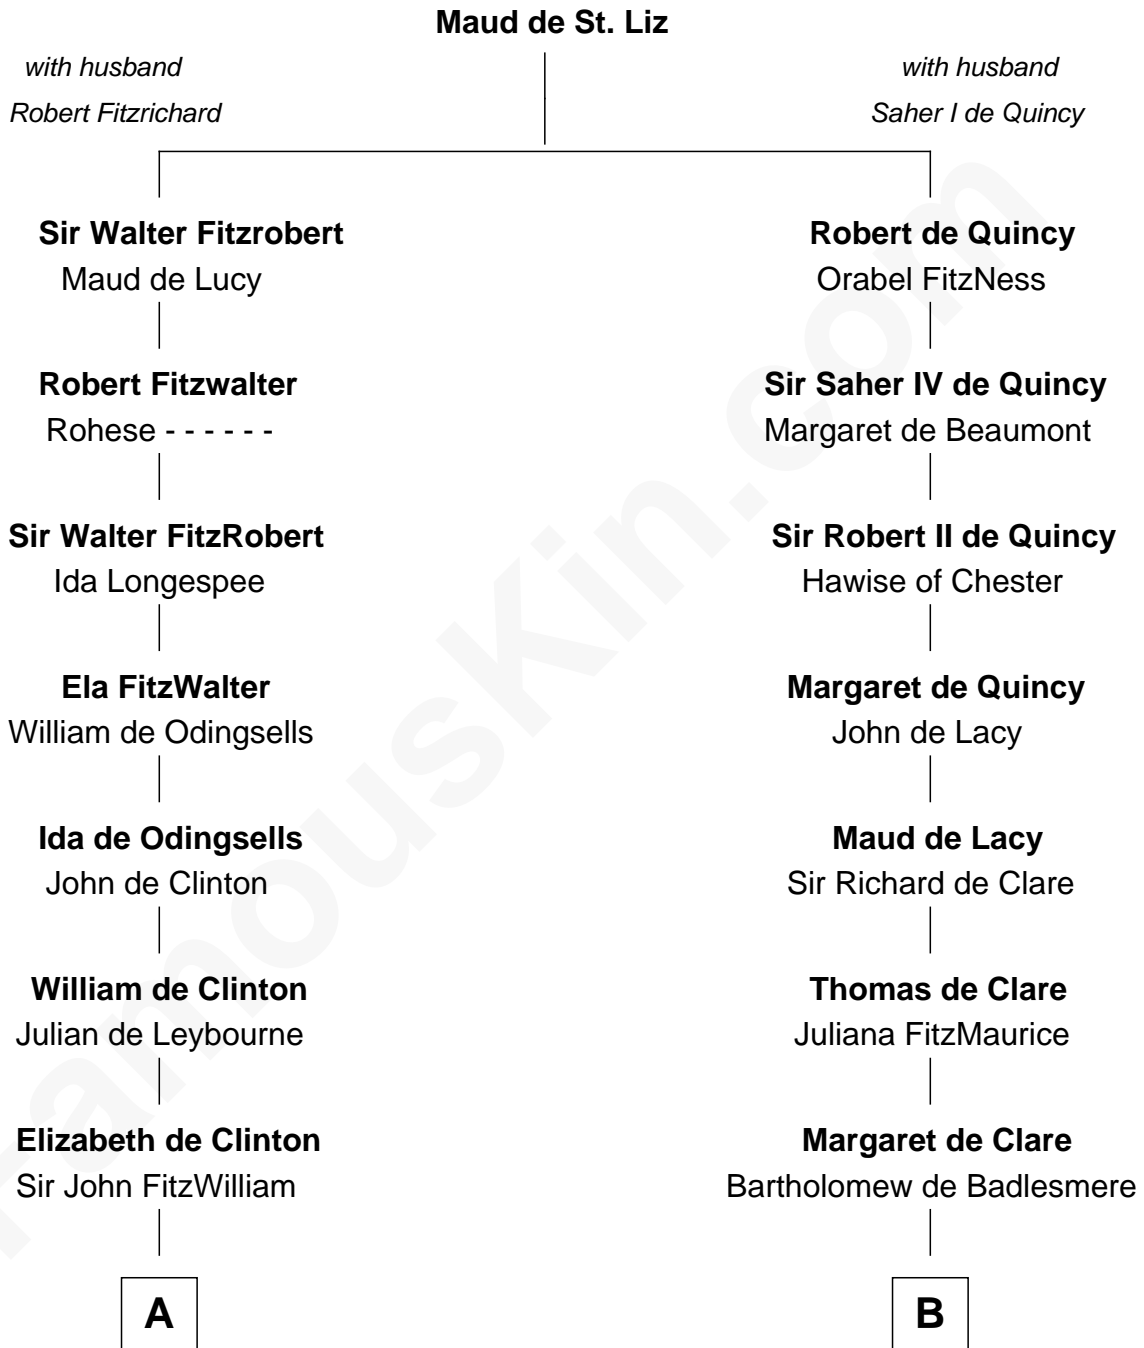

FamousKin.com

Relationship Chart of

Abigail (Smith) Adams

First Lady of President John Adams

19th cousin 1 time removed of

Roger Sherman

Signer of the Declaration of Independence

C

Col John Quincy
Elizabeth Norton

Elizabeth Quincy
Rev. William Smith

Abigail (Smith) Adams
First Lady of John Adams

D

Mary Palgrave
Roger Wellington

Benjamin Wellington
Elizabeth Sweetman

Mehetable Wellington
William Sherman