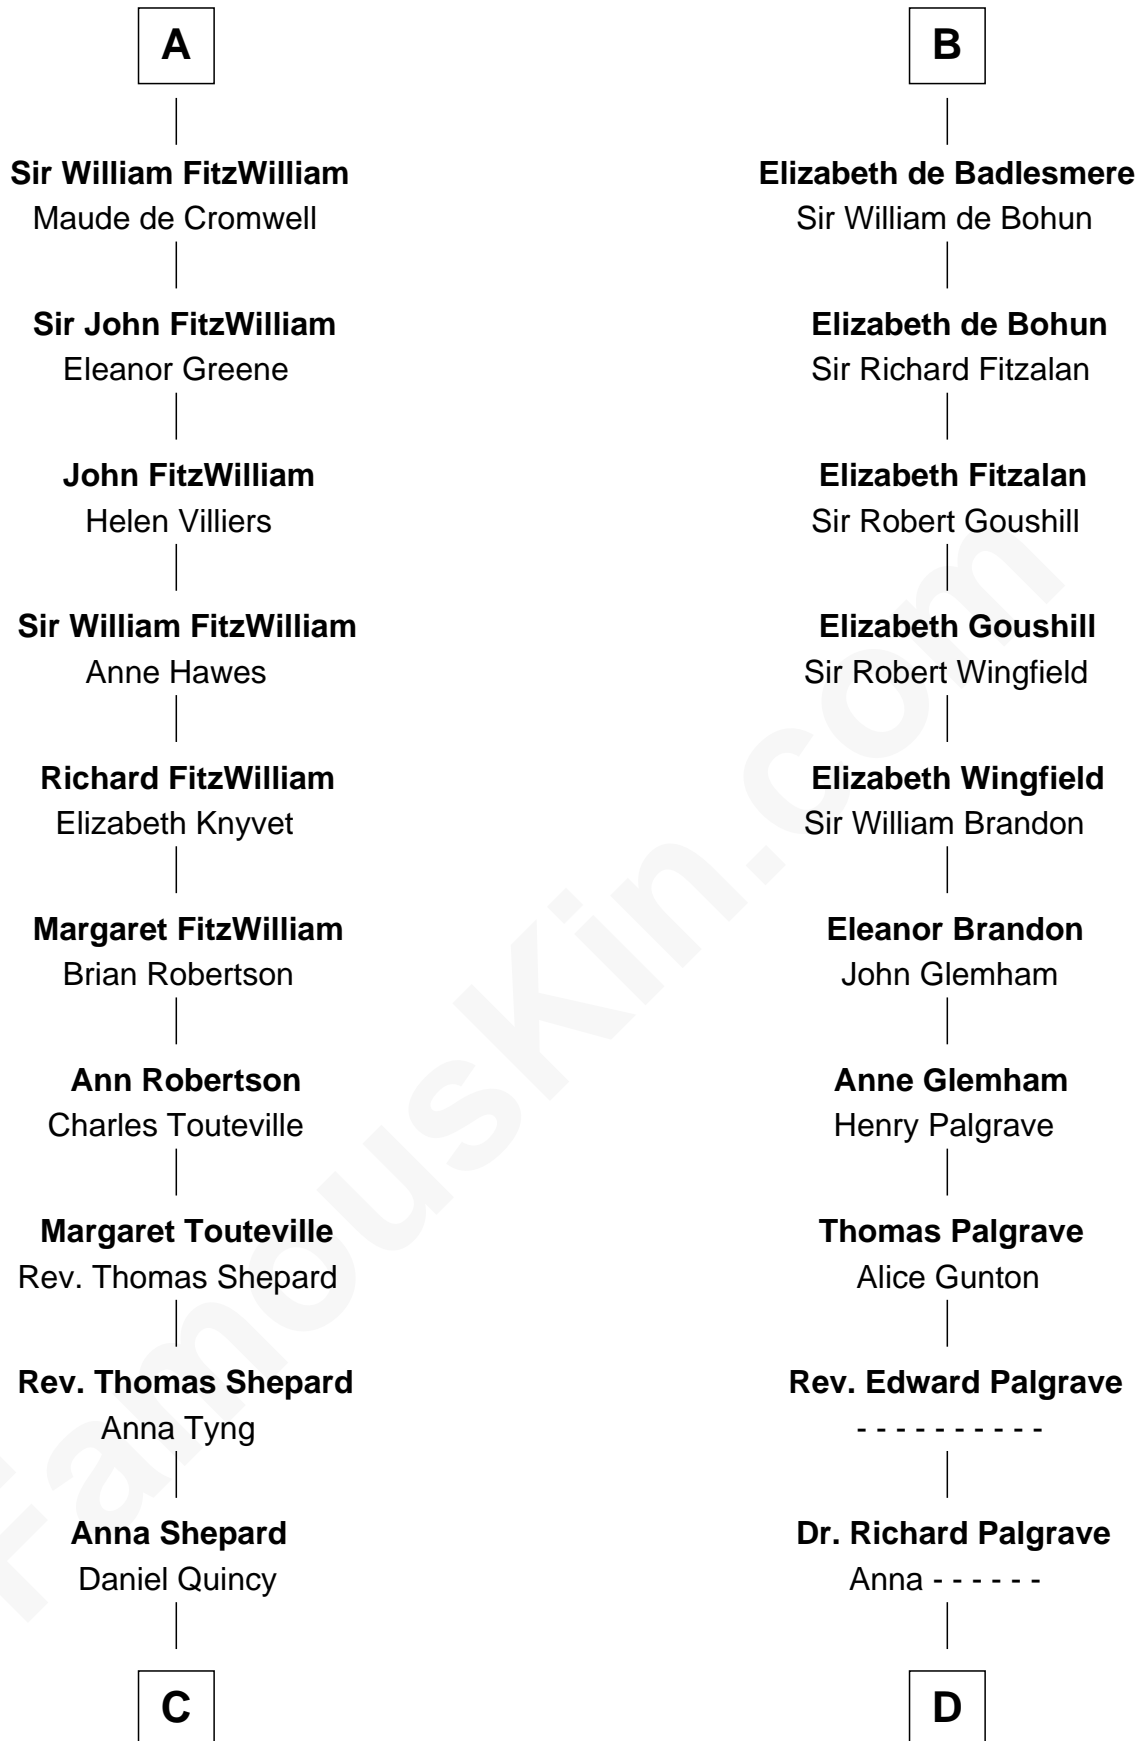

FamousKin.com

Relationship Chart of

Abigail (Smith) Adams

First Lady of President John Adams

19th cousin 1 time removed of

Roger Sherman

Signer of the Declaration of Independence

C

Col John Quincy
Elizabeth Norton

Elizabeth Quincy
Rev. William Smith

Abigail (Smith) Adams
First Lady of John Adams

D

Mary Palgrave
Roger Wellington

Benjamin Wellington
Elizabeth Sweetman

Mehetable Wellington
William Sherman