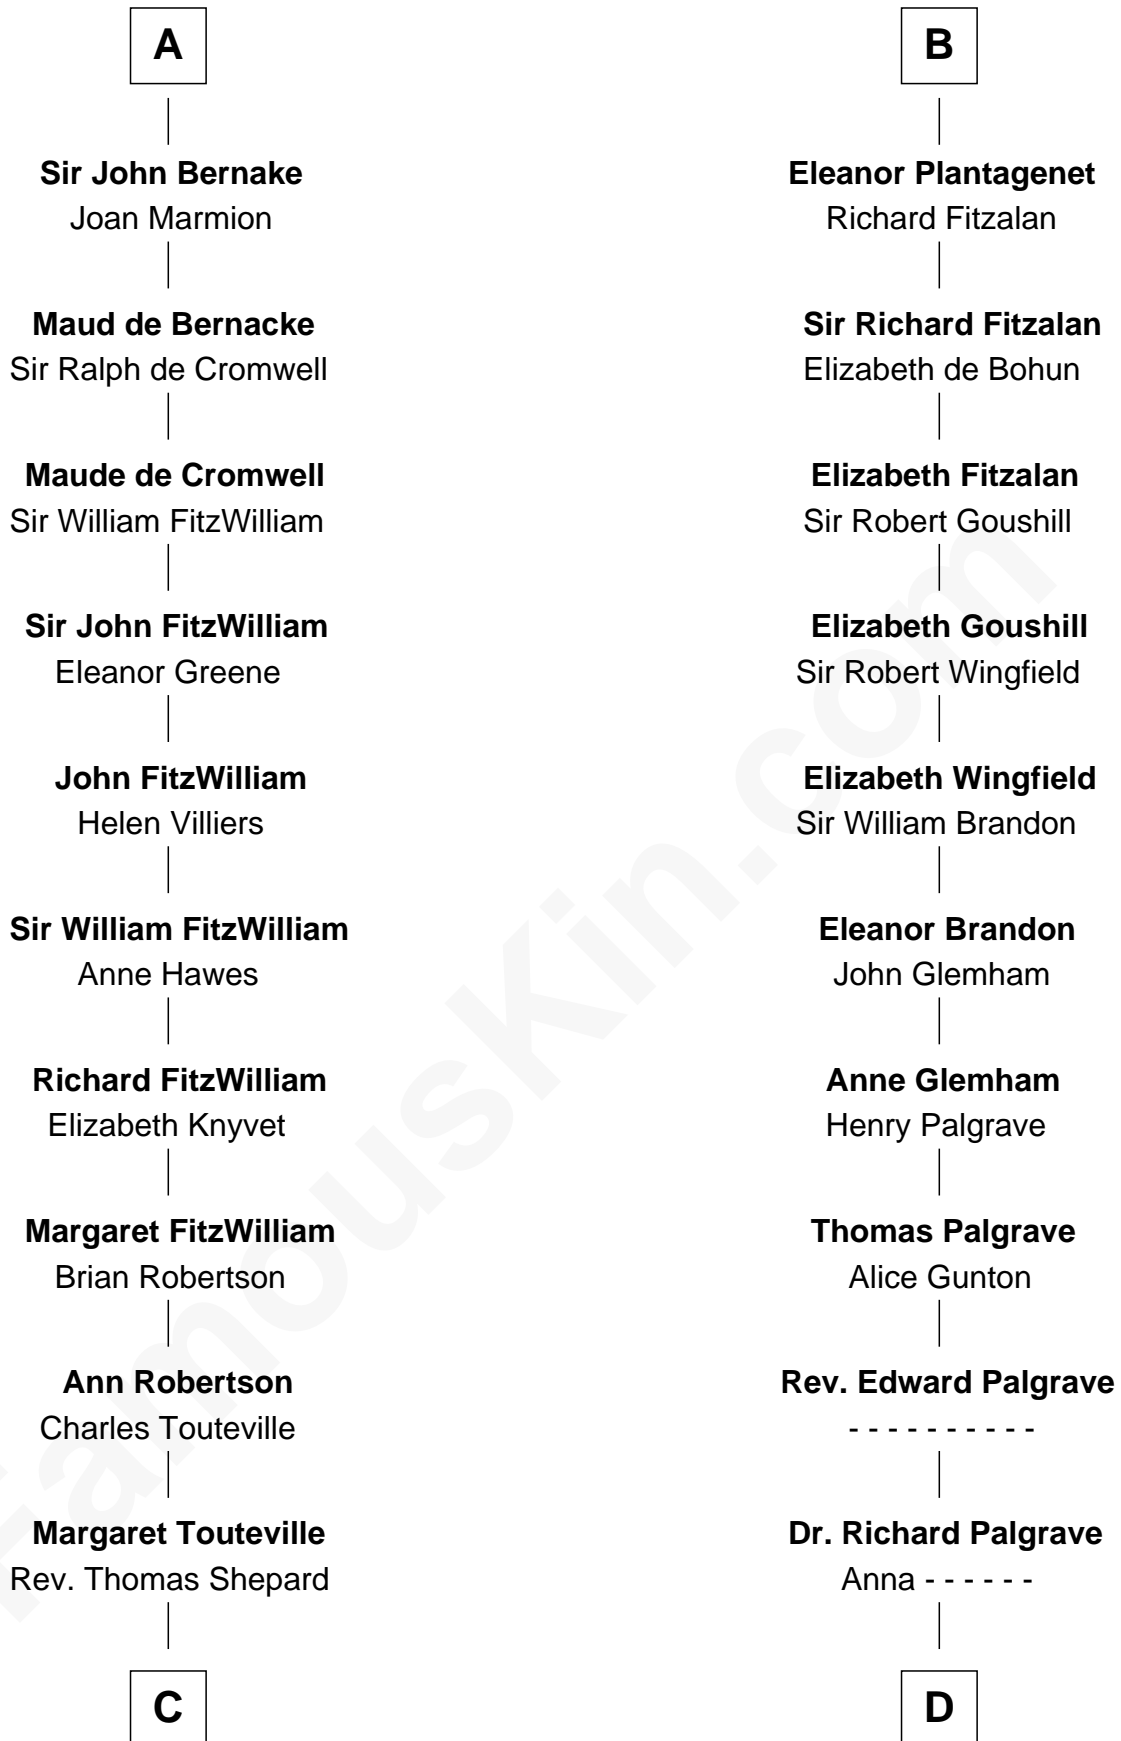

FamousKin.com

Relationship Chart of

Abigail (Smith) Adams

First Lady of President John Adams

20th cousin 1 time removed of

Roger Sherman

Signer of the Declaration of Independence

C