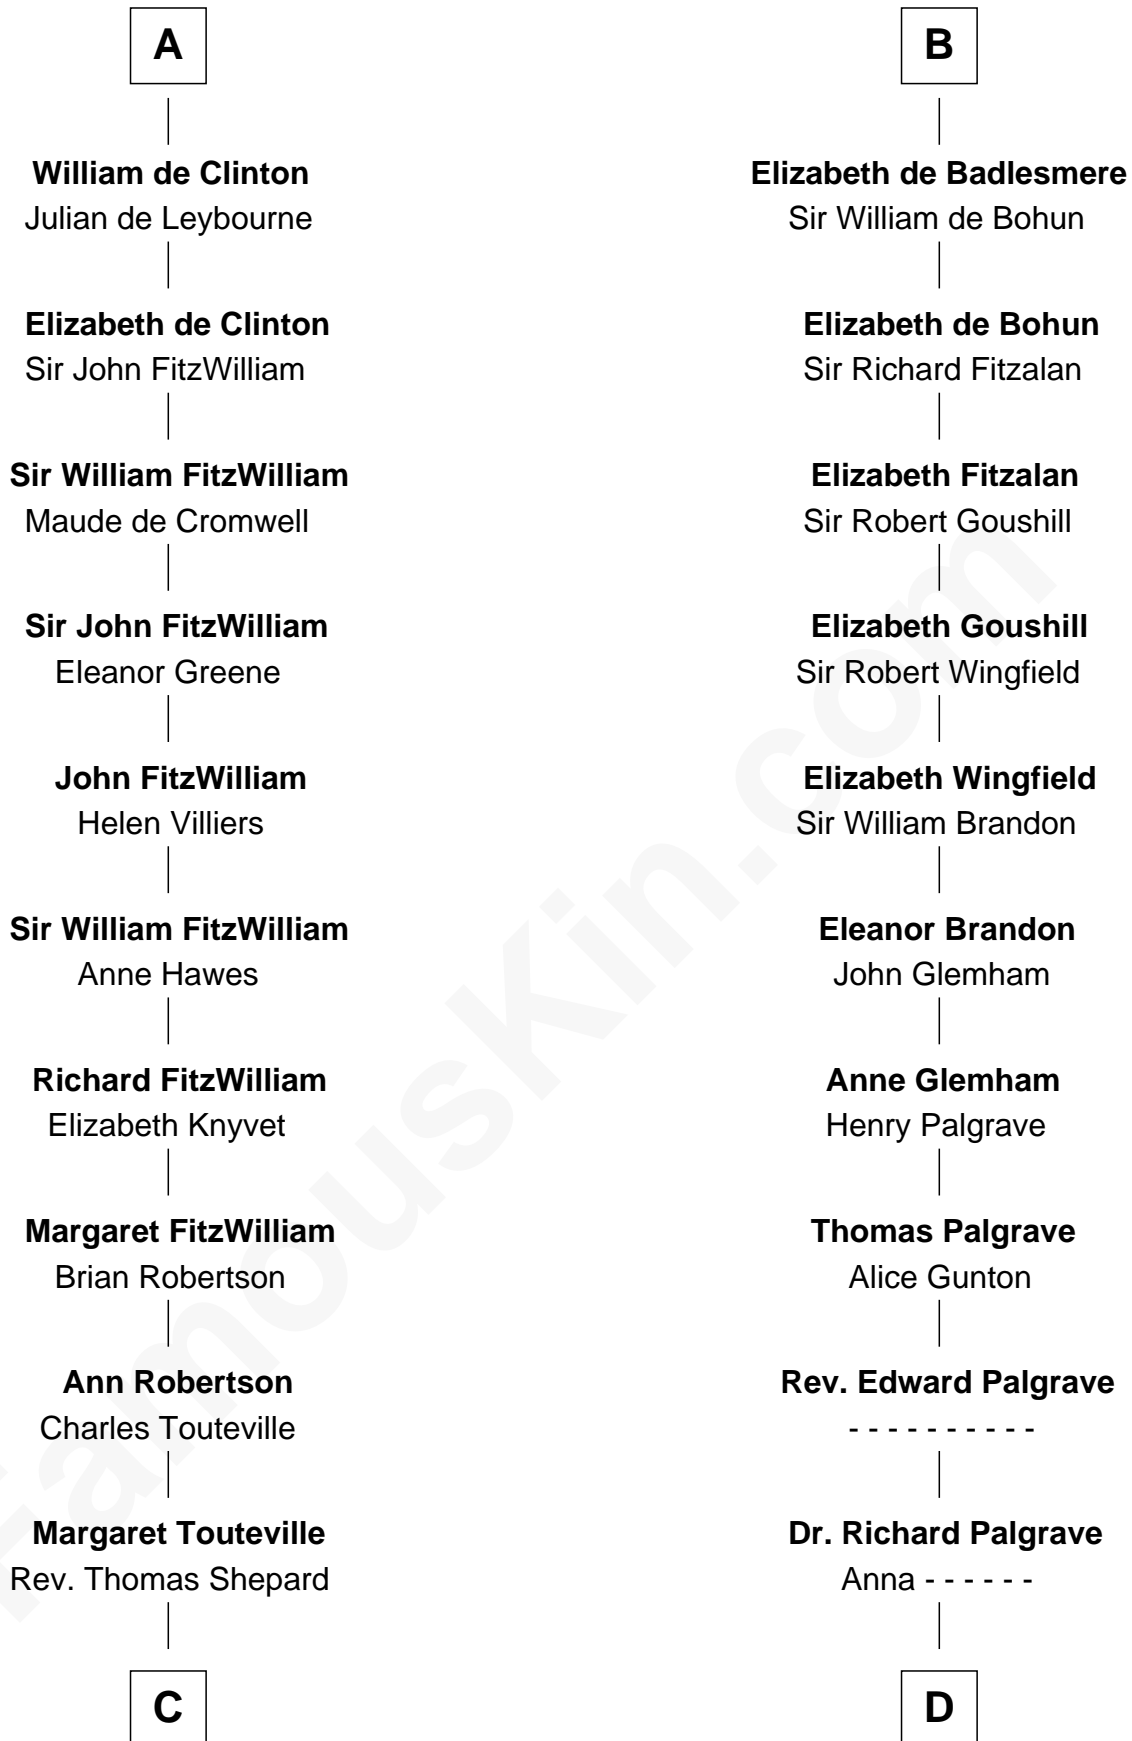

FamousKin.com

Relationship Chart of

Abigail (Smith) Adams

First Lady of President John Adams

20th cousin 1 time removed of

Roger Sherman

Signer of the Declaration of Independence

Ralph de Gael