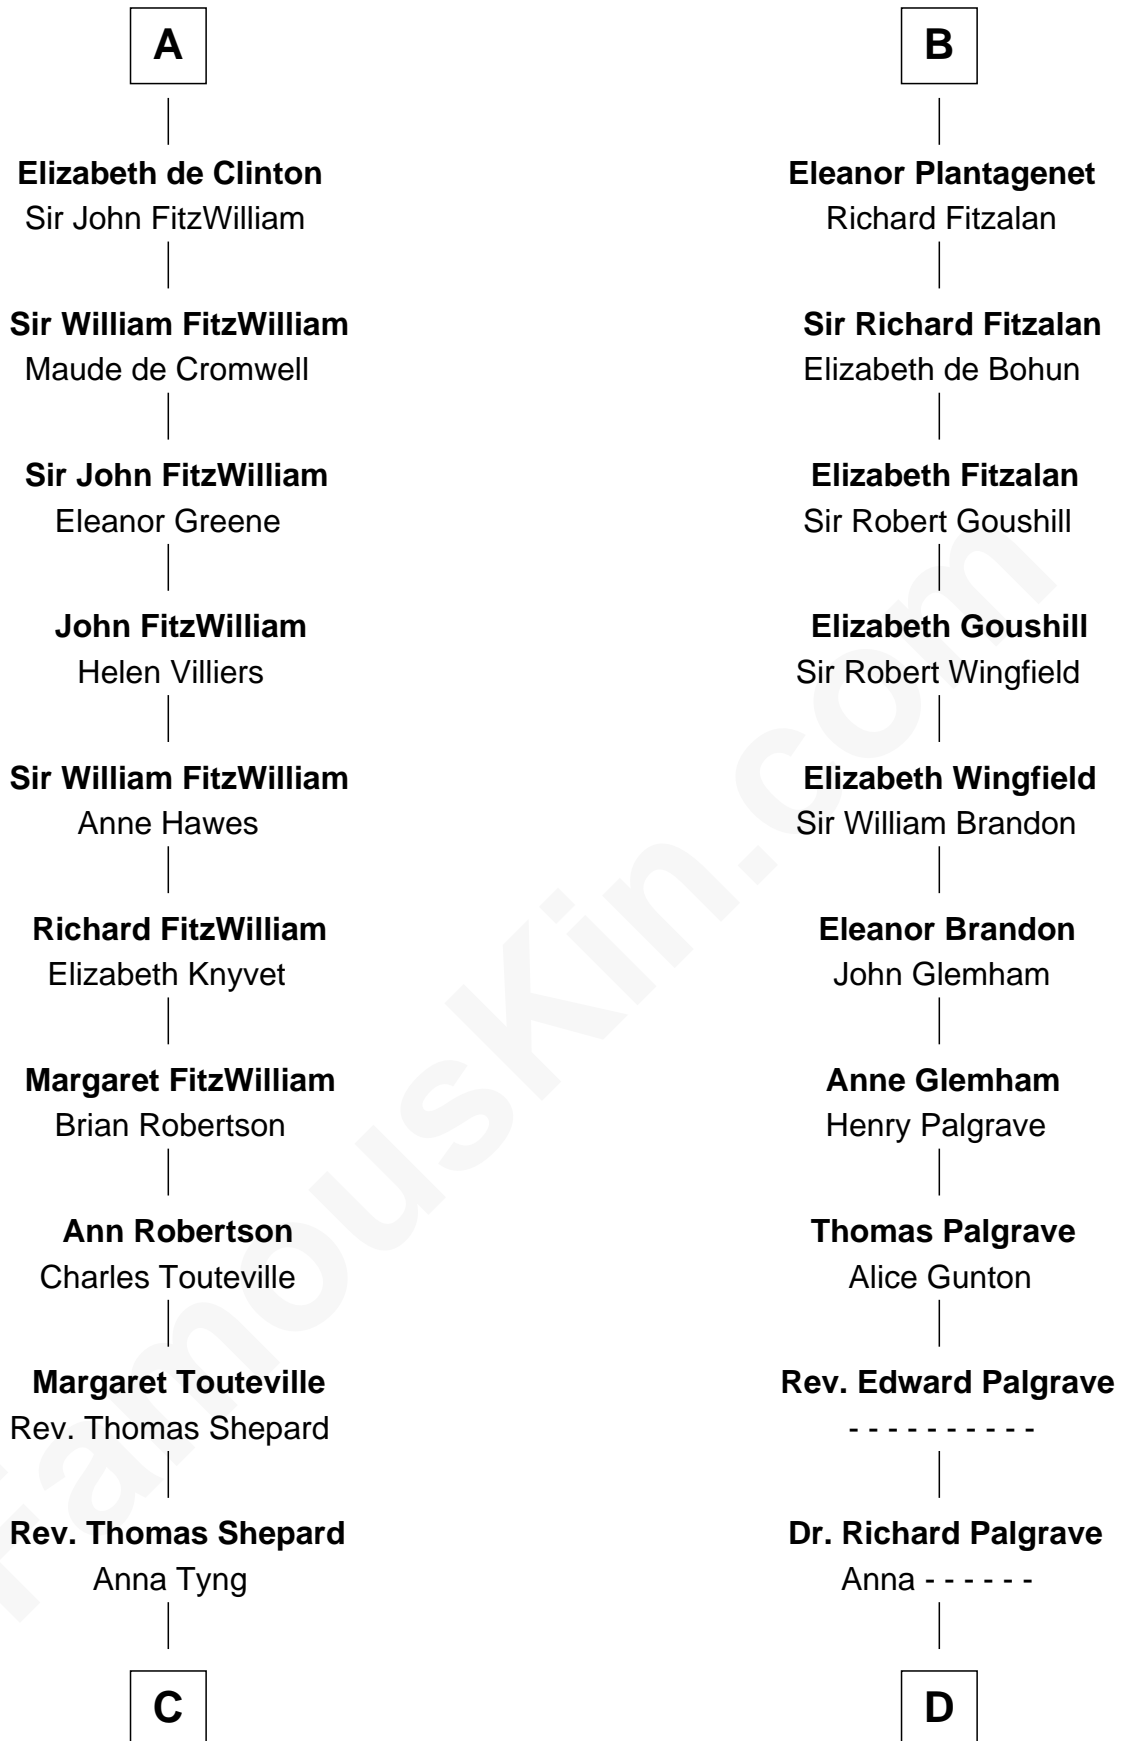

FamousKin.com

Relationship Chart of

Abigail (Smith) Adams

First Lady of President John Adams

20th cousin of

Roger Sherman

Signer of the Declaration of Independence

C

Anna Shepard

Daniel Quincy

Col John Quincy

Elizabeth Norton

Elizabeth Quincy

Rev. William Smith

Abigail (Smith) Adams

First Lady of John Adams