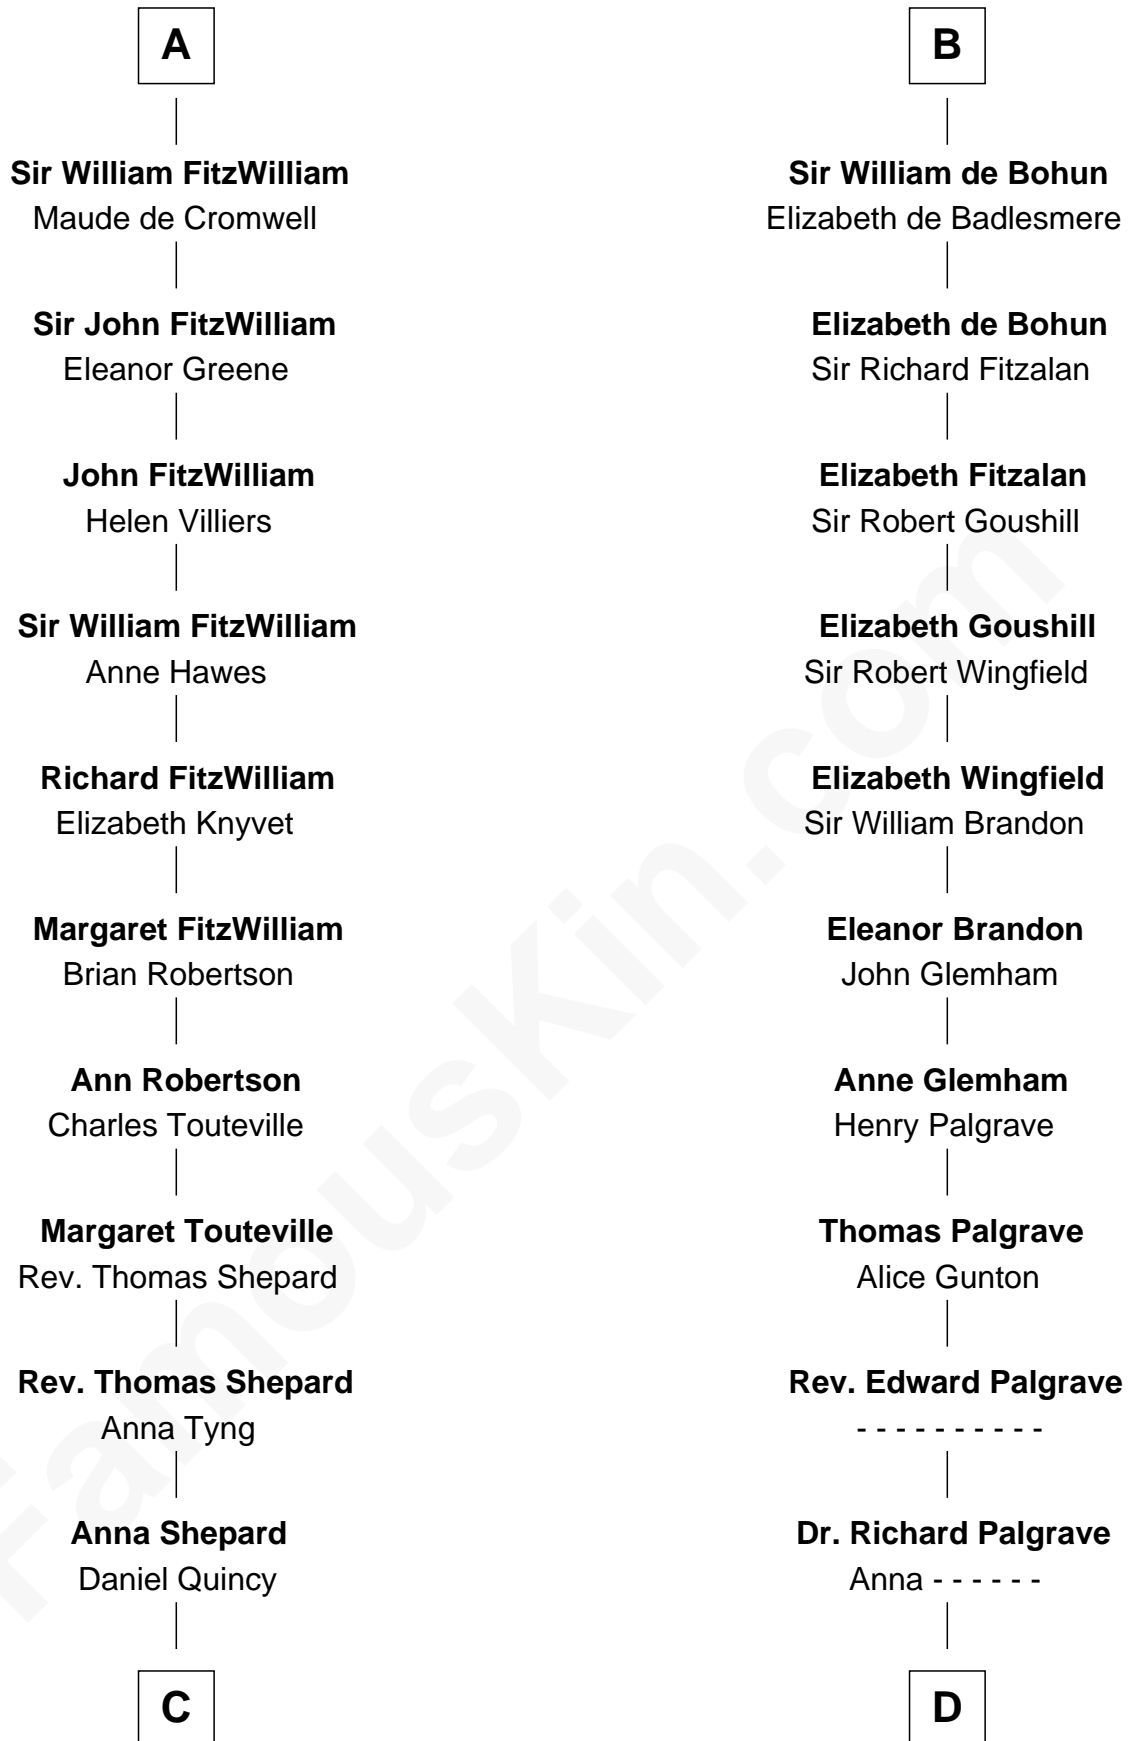

**FamousKin.com**  
**Relationship Chart of**  
**Abigail (Smith) Adams**

*First Lady of President John Adams*

19th cousin 1 time removed of

**Roger Sherman**

*Signer of the Declaration of Independence*

**C**

**Col John Quincy**  
Elizabeth Norton

**Elizabeth Quincy**  
Rev. William Smith

**Abigail (Smith) Adams**  
*First Lady of John Adams*

**D**

**Mary Palgrave**  
Roger Wellington

**Benjamin Wellington**  
Elizabeth Sweetman

**Mehetable Wellington**  
William Sherman

**Roger Sherman**  
*Signer of Declaration of Independence*