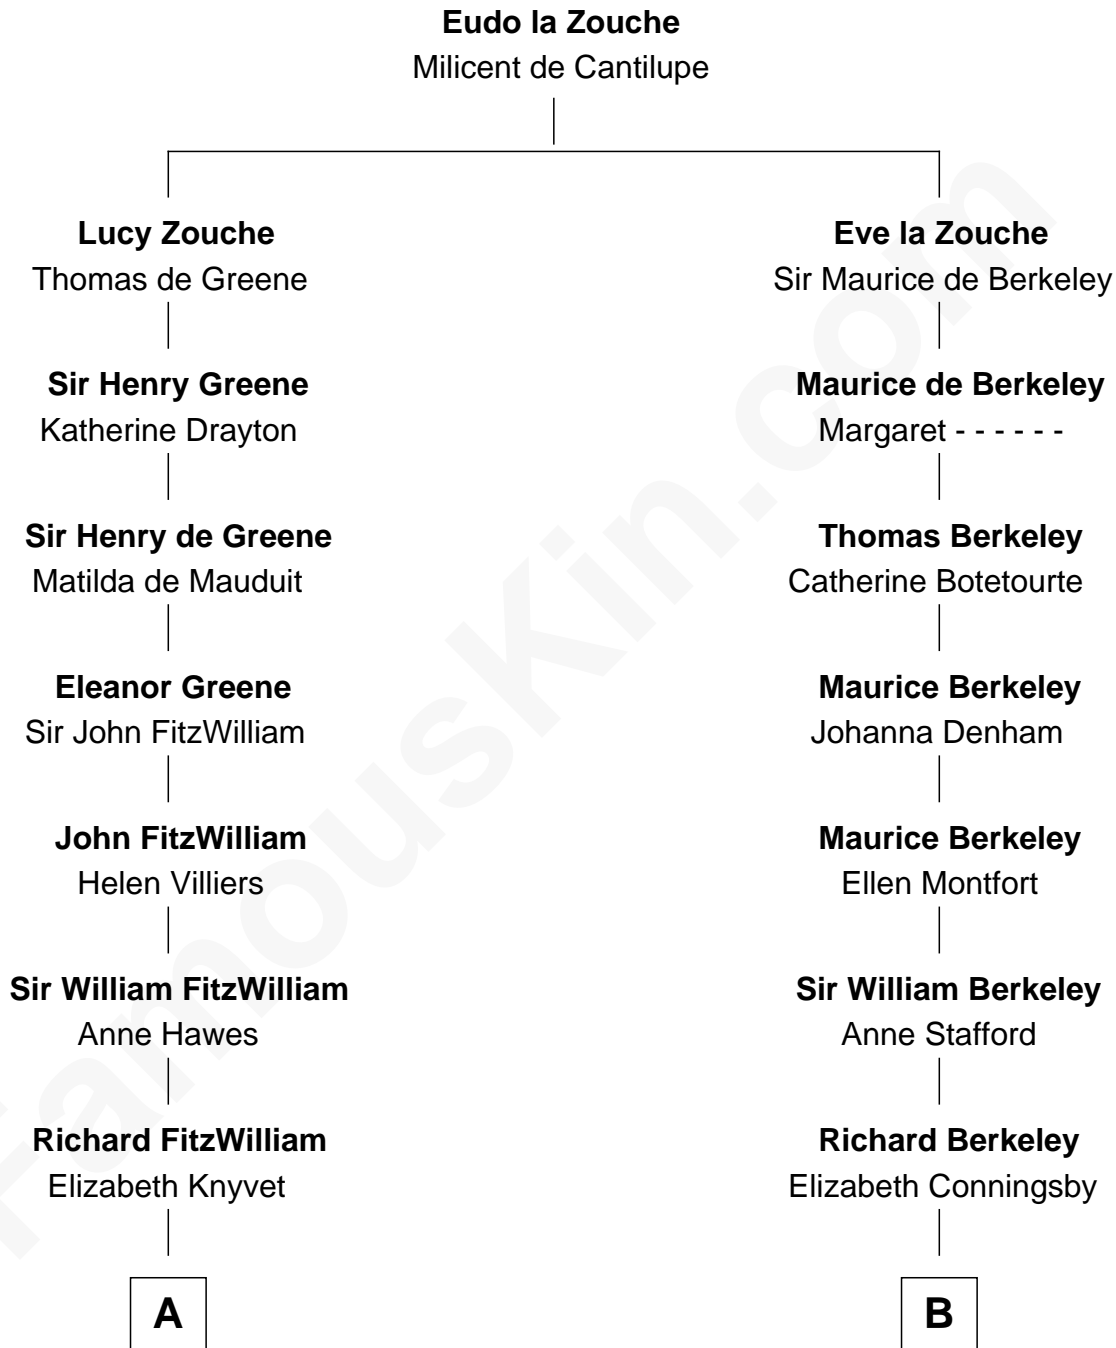

FamousKin.com

Relationship Chart of

Abigail (Smith) Adams

First Lady of President John Adams

14th cousin 5 times removed of

General Douglas MacArthur

U.S. Army - World War II

C

Aurelia Belcher
Arthur MacArthur

Gen. Arthur MacArthur
Mary Pinckney Hardy

General Douglas MacArthur
U.S. Army - World War II

FamousKin.com