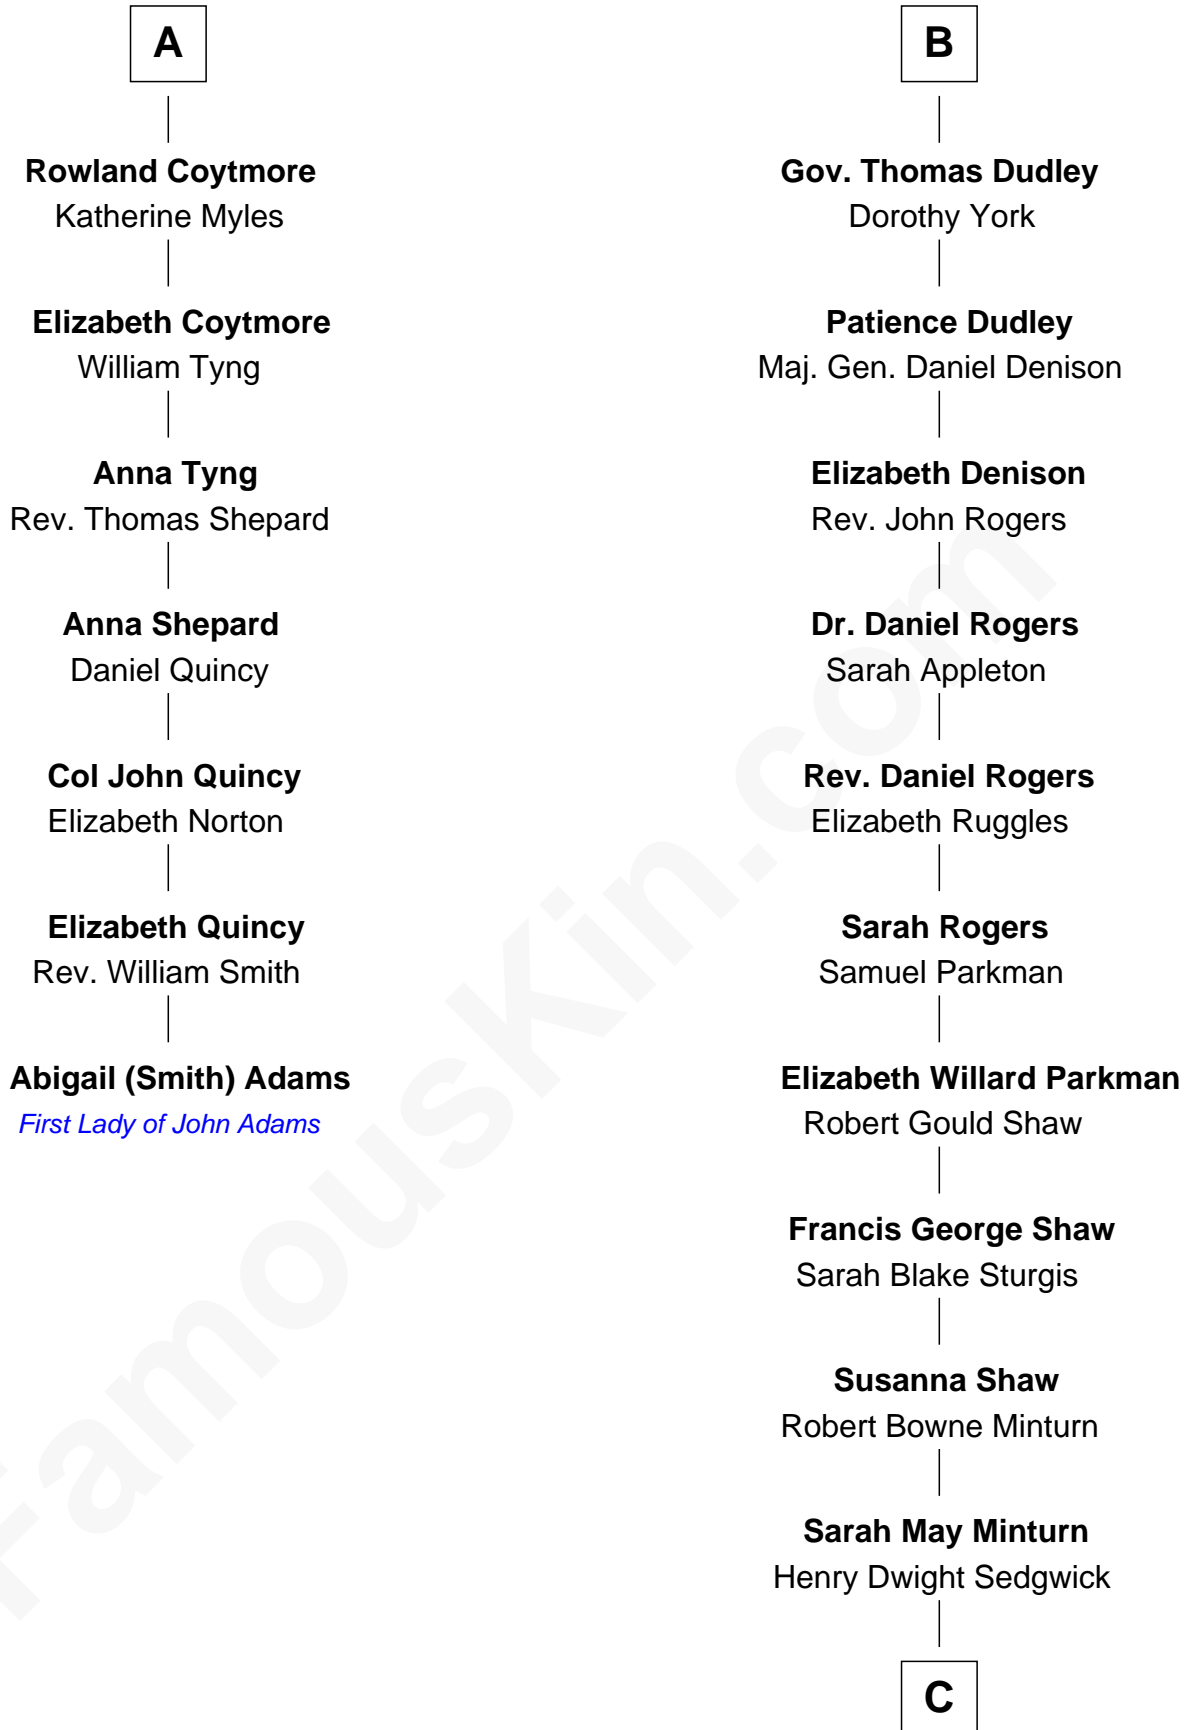

**FamousKin.com**  
**Relationship Chart of**  
**Abigail (Smith) Adams**  
*First Lady of President John Adams*

13th cousin 6 times removed of

**Kyra Sedgwick**  
*TV and Movie Actress*

C

Robert Minturn Sedgwick

Helen Peabody

Henry Dwight Sedgwick

Patricia Ann Rosenwald

Kyra Sedgwick

*TV and Movie Actress*

FamousKin.com