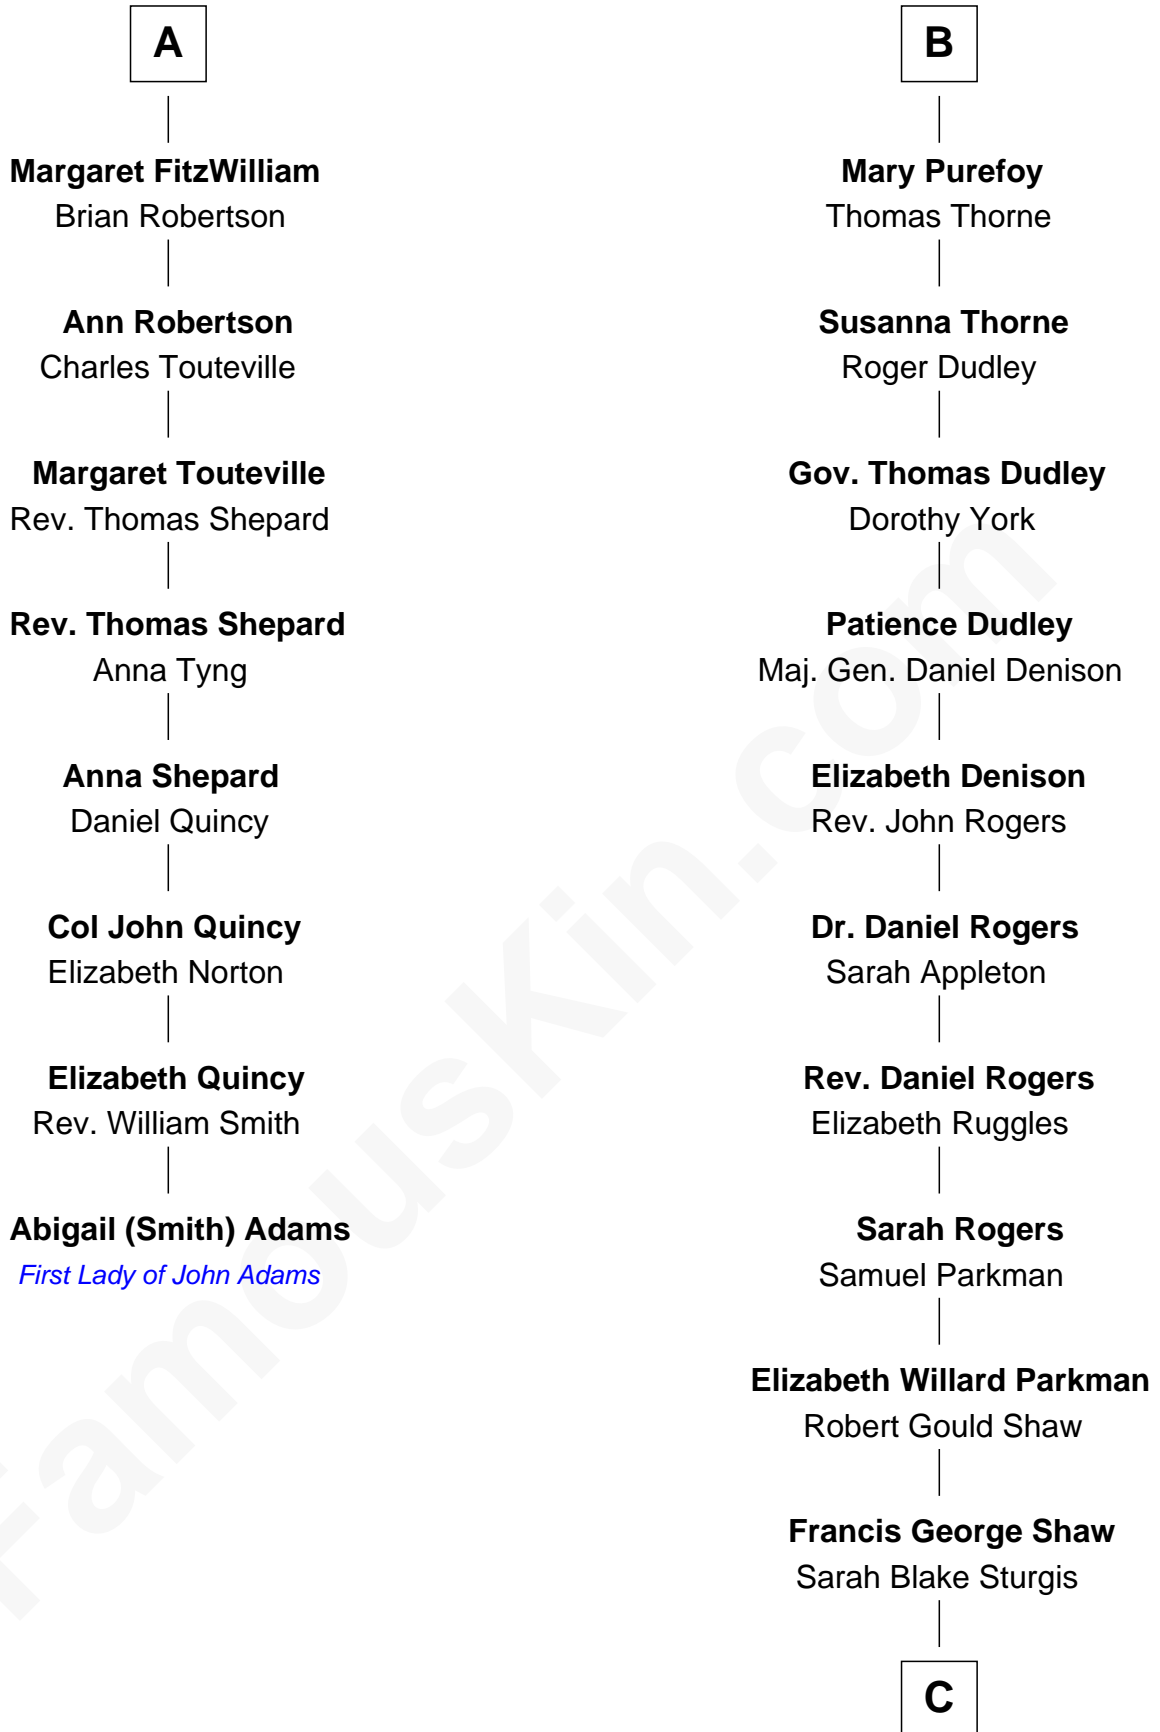

## Relationship Chart of

### Abigail (Smith) Adams

First Lady of President John Adams

14th cousin 7 times removed of

**Kyra Sedgwick**

TV and Movie Actress

**Sir John Marmion**

Maud de Furnival

C

**Susanna Shaw**

Robert Bowne Minturn

**Sarah May Minturn**

Henry Dwight Sedgwick

**Robert Minturn Sedgwick**

Helen Peabody

**Henry Dwight Sedgwick**

Patricia Ann Rosenwald