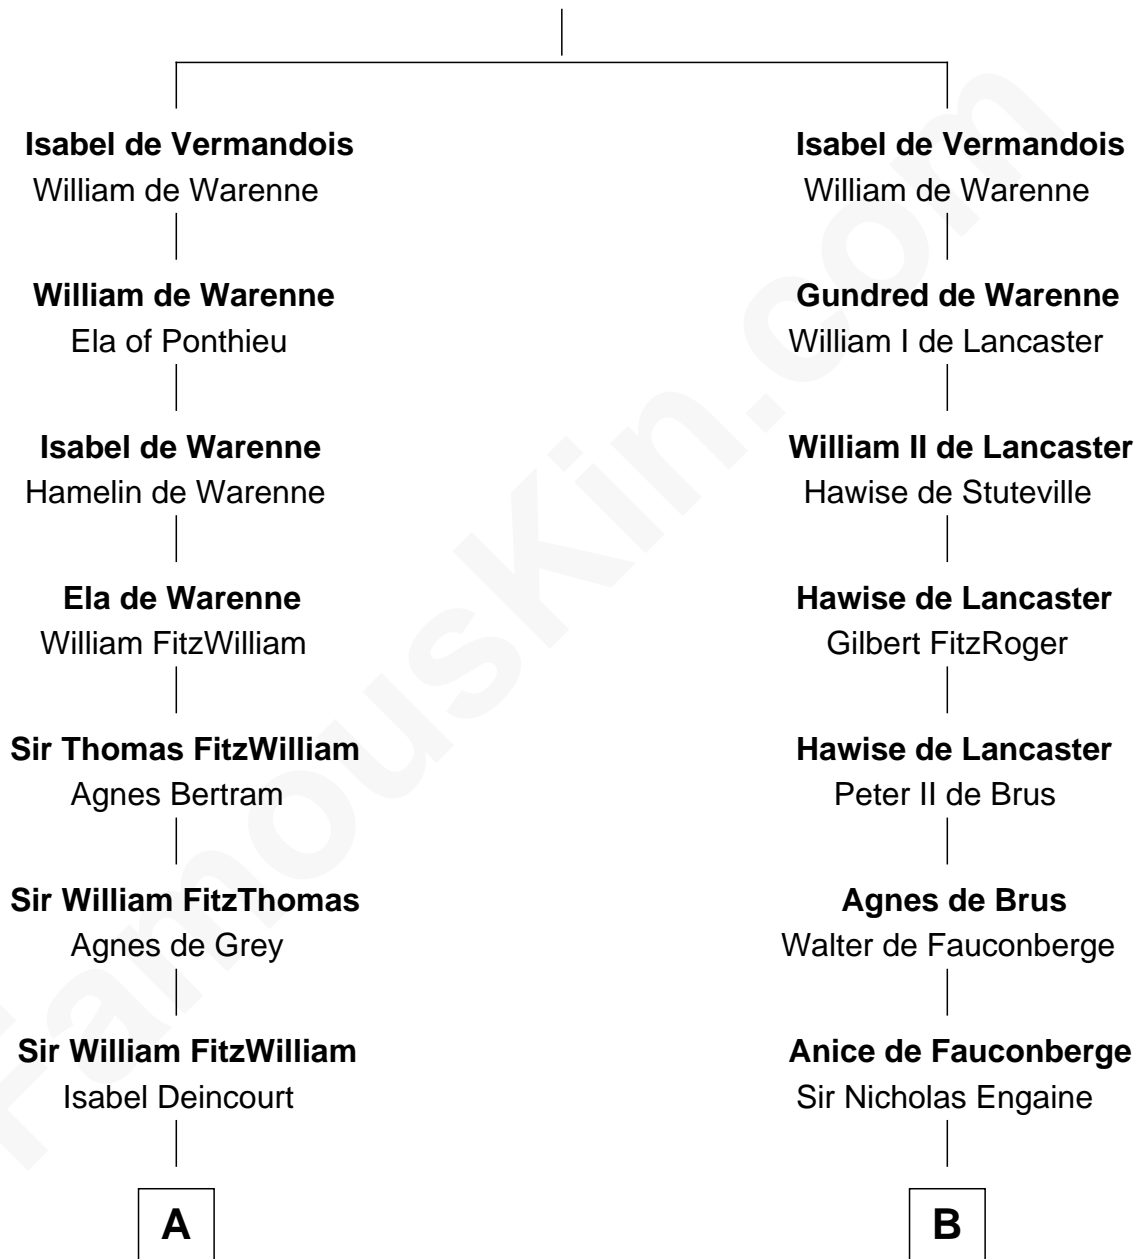

Hugh I of Vermandois

Adèle of Vermandois