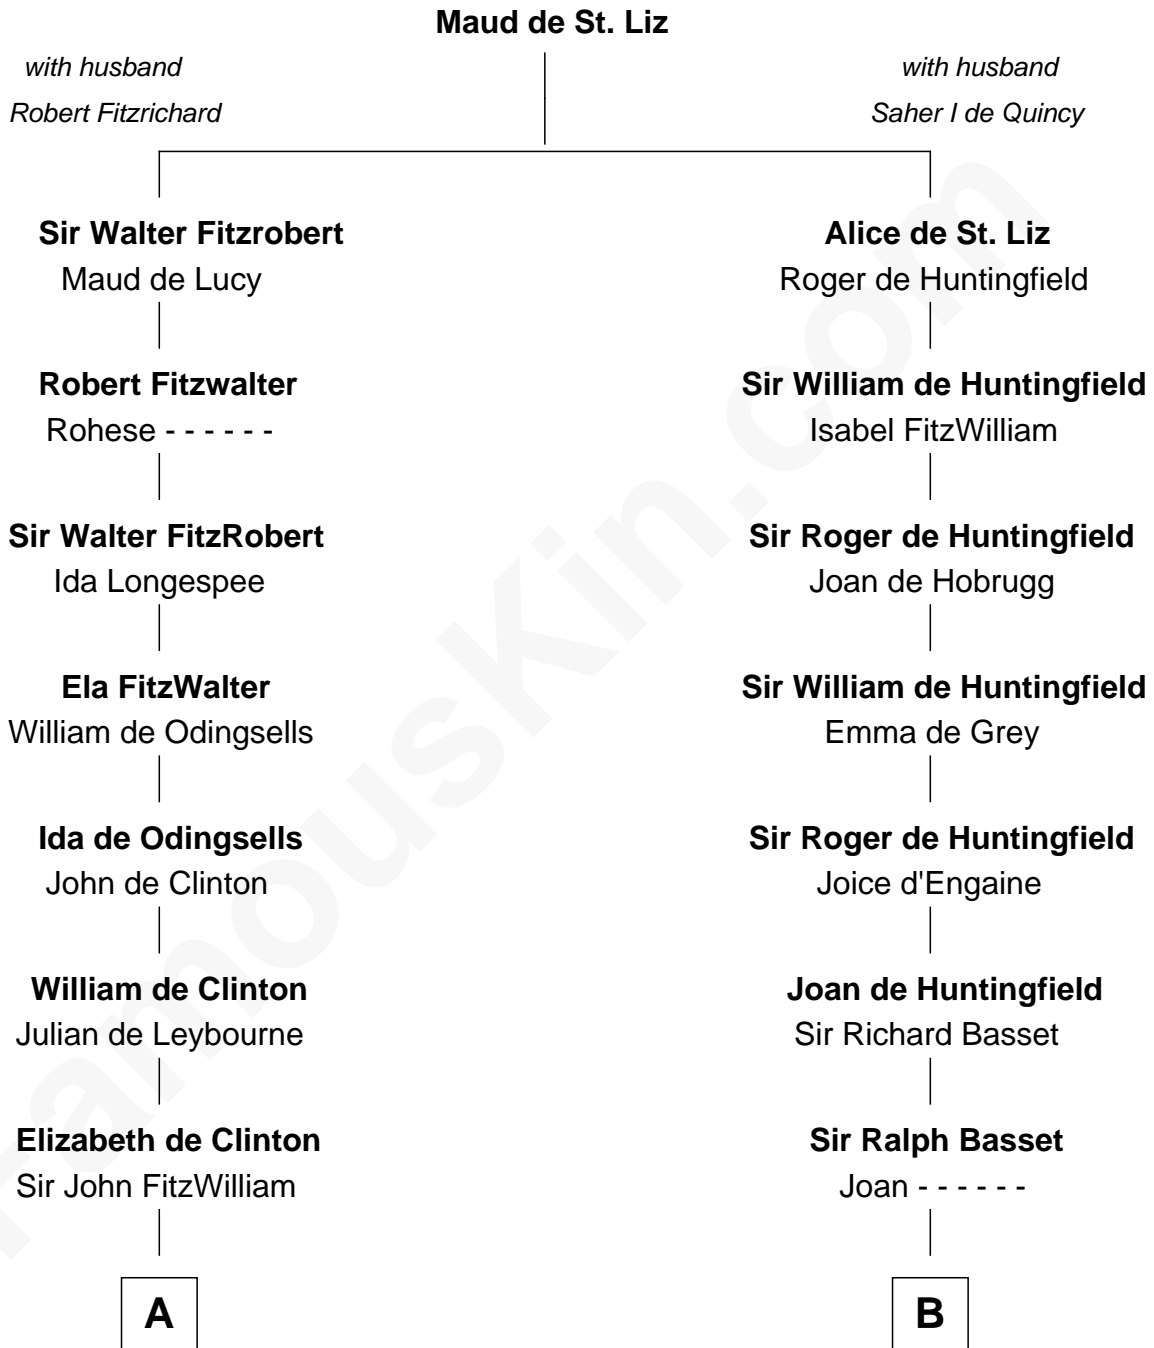

FamousKin.com

Relationship Chart of

Abigail (Smith) Adams

First Lady of President John Adams

19th cousin 1 time removed of

William Ellery

Signer of the Declaration of Independence

C

Col John Quincy
Elizabeth Norton

Elizabeth Quincy
Rev. William Smith

Abigail (Smith) Adams
First Lady of John Adams

D

Christopher Almy
Elizabeth Cornell

Col. Job Almy
Ann Lawton

Elizabeth Almy
William Ellery

William Ellery
Signer of Declaration of Independence