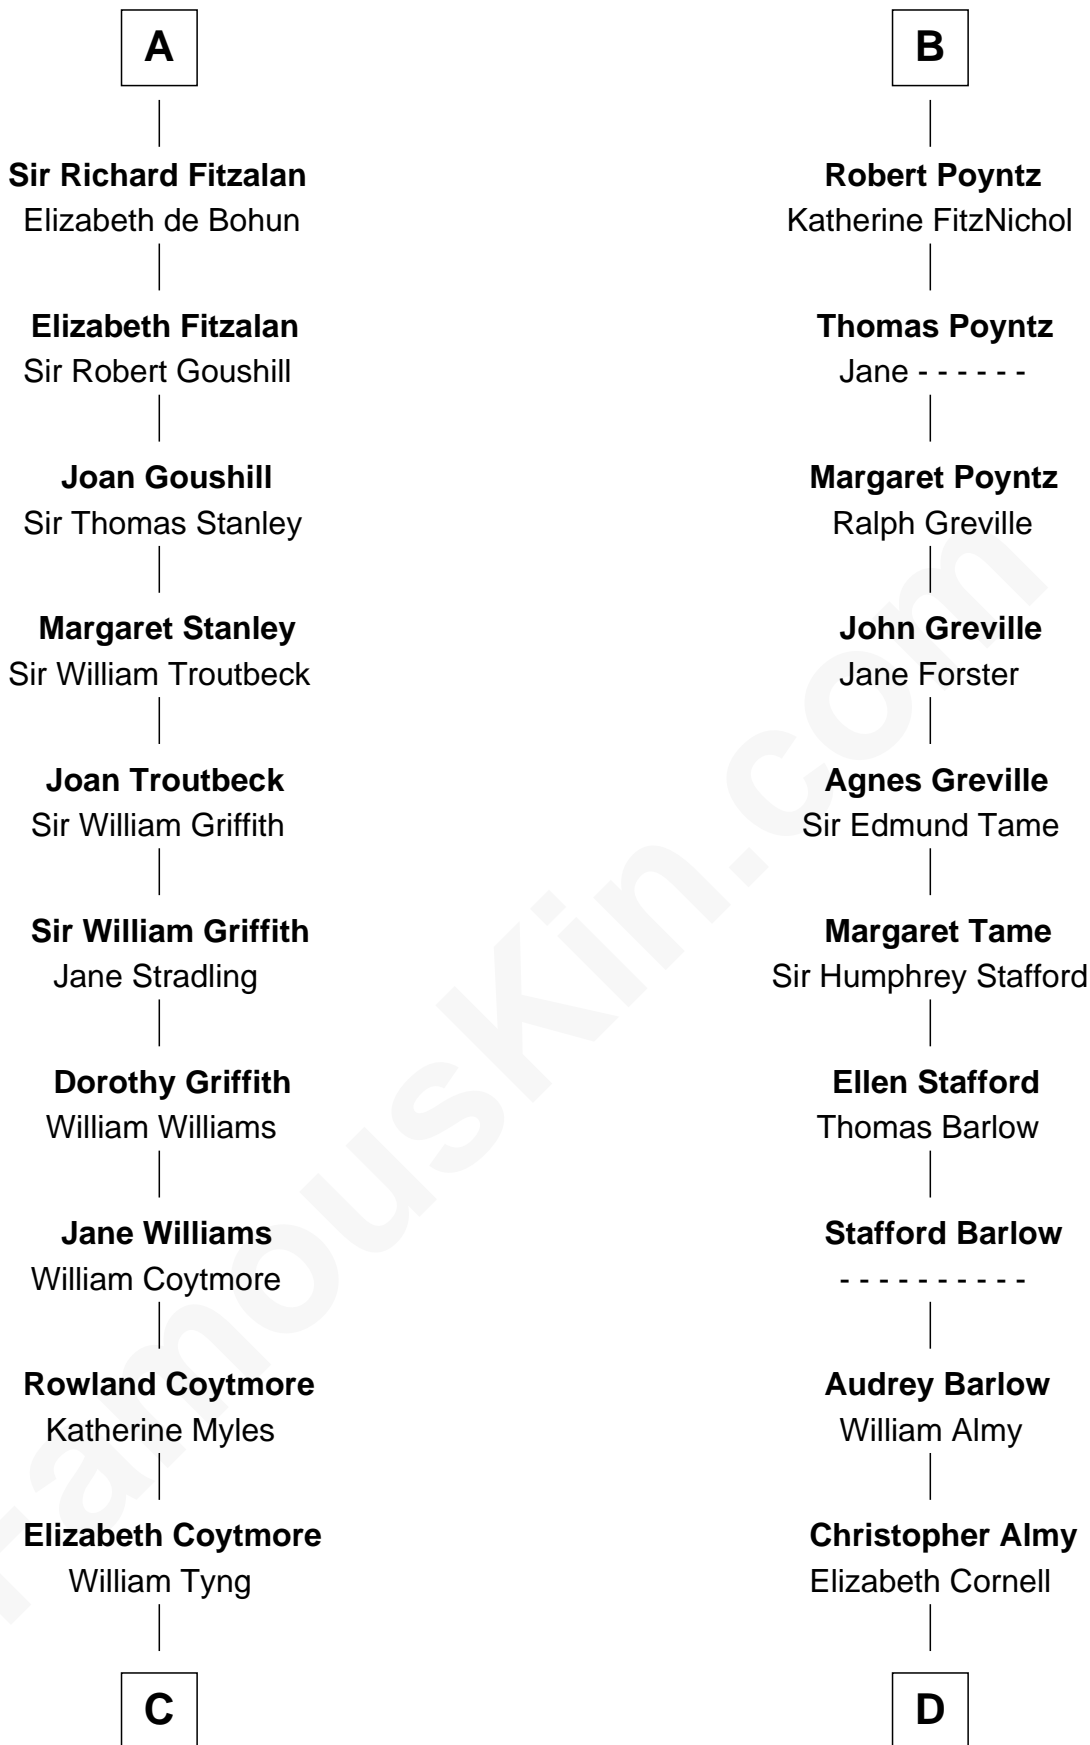

## Relationship Chart of

### Abigail (Smith) Adams

First Lady of President John Adams

19th cousin 2 times removed of

### William Ellery

Signer of the Declaration of Independence

**C**

**Anna Tyng**  
Rev. Thomas Shepard

**Anna Shepard**  
Daniel Quincy

**Col John Quincy**  
Elizabeth Norton

**Elizabeth Quincy**  
Rev. William Smith