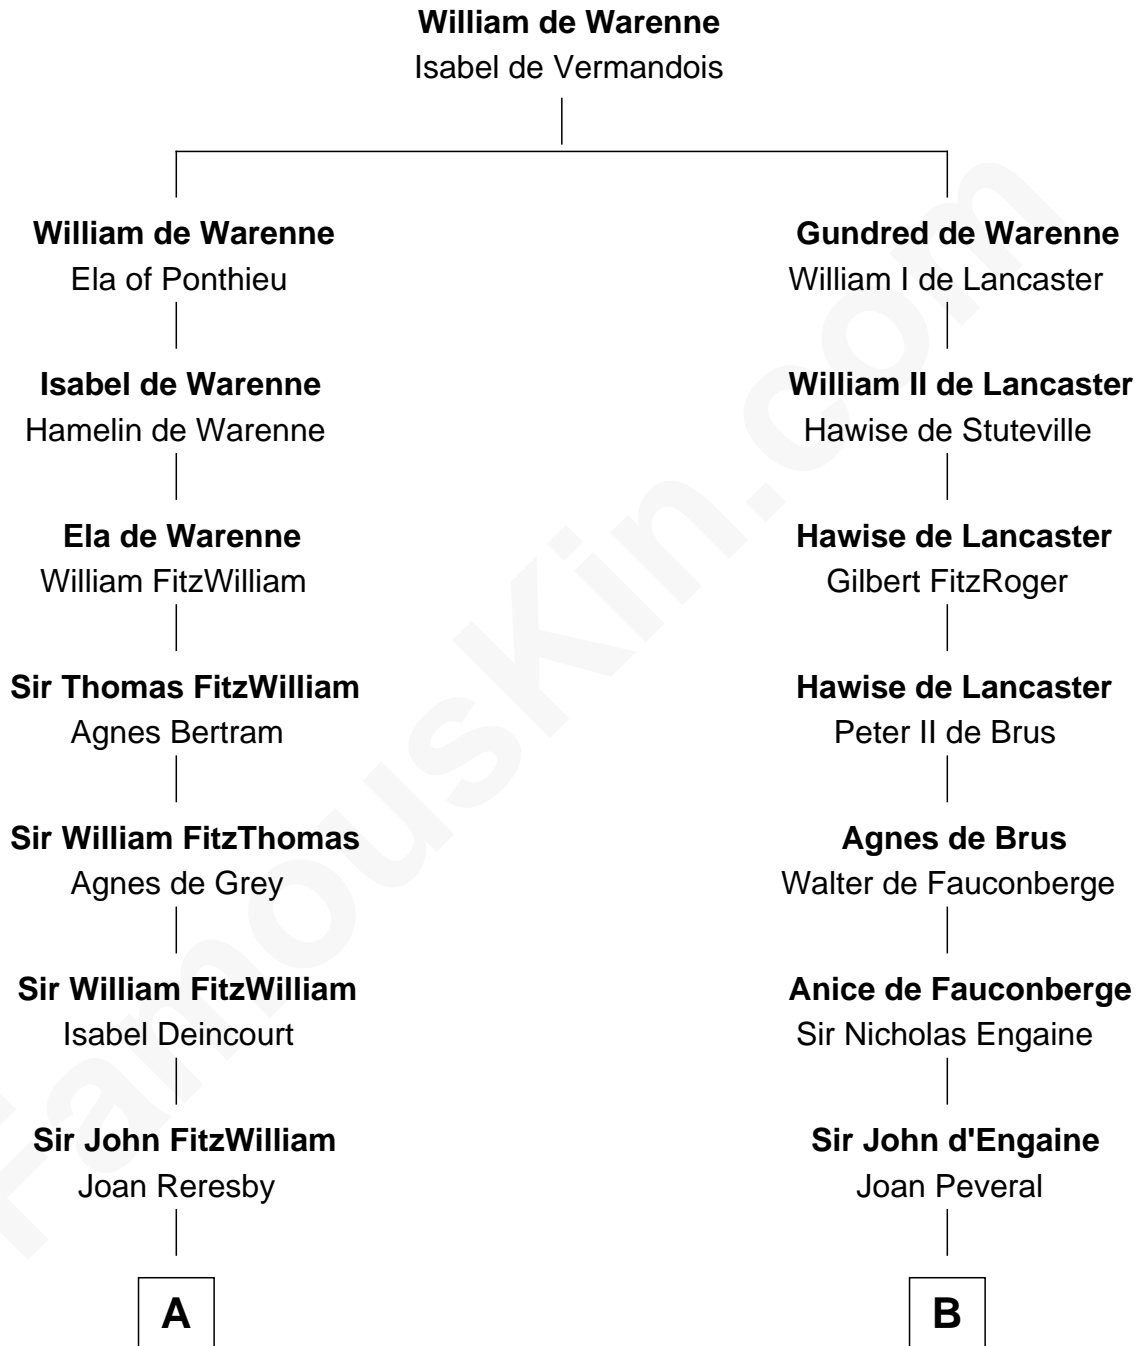

FamousKin.com

Relationship Chart of

Abigail (Smith) Adams

First Lady of President John Adams

19th cousin 1 time removed of

William Ellery

Signer of the Declaration of Independence

C

Anna Shepard

Daniel Quincy

Col John Quincy

Elizabeth Norton

Elizabeth Quincy

Rev. William Smith

Abigail (Smith) Adams

First Lady of John Adams

D

Col. Job Almy

Ann Lawton

Elizabeth Almy

William Ellery

William Ellery

Signer of Declaration of Independence