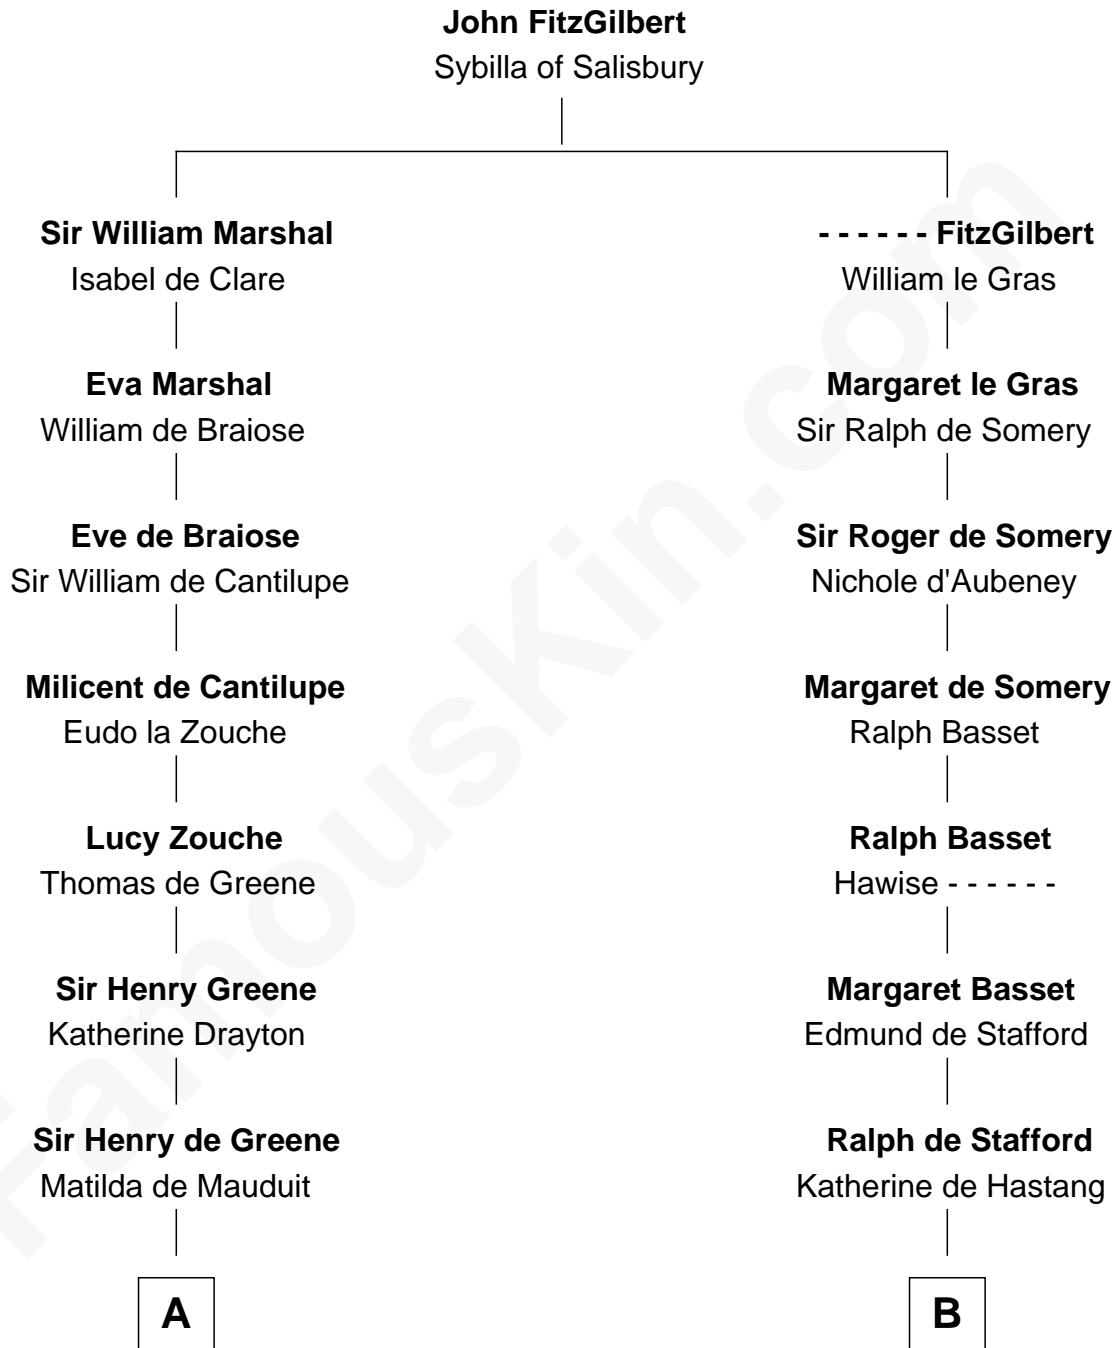

FamousKin.com

Relationship Chart of

Abigail (Smith) Adams

First Lady of President John Adams

18th cousin 2 times removed of

William Ellery

Signer of the Declaration of Independence

C

Elizabeth Quincy
Rev. William Smith

Abigail (Smith) Adams
First Lady of John Adams

D

Christopher Almy
Elizabeth Cornell

Col. Job Almy
Ann Lawton

Elizabeth Almy
William Ellery

William Ellery
Signer of Declaration of Independence