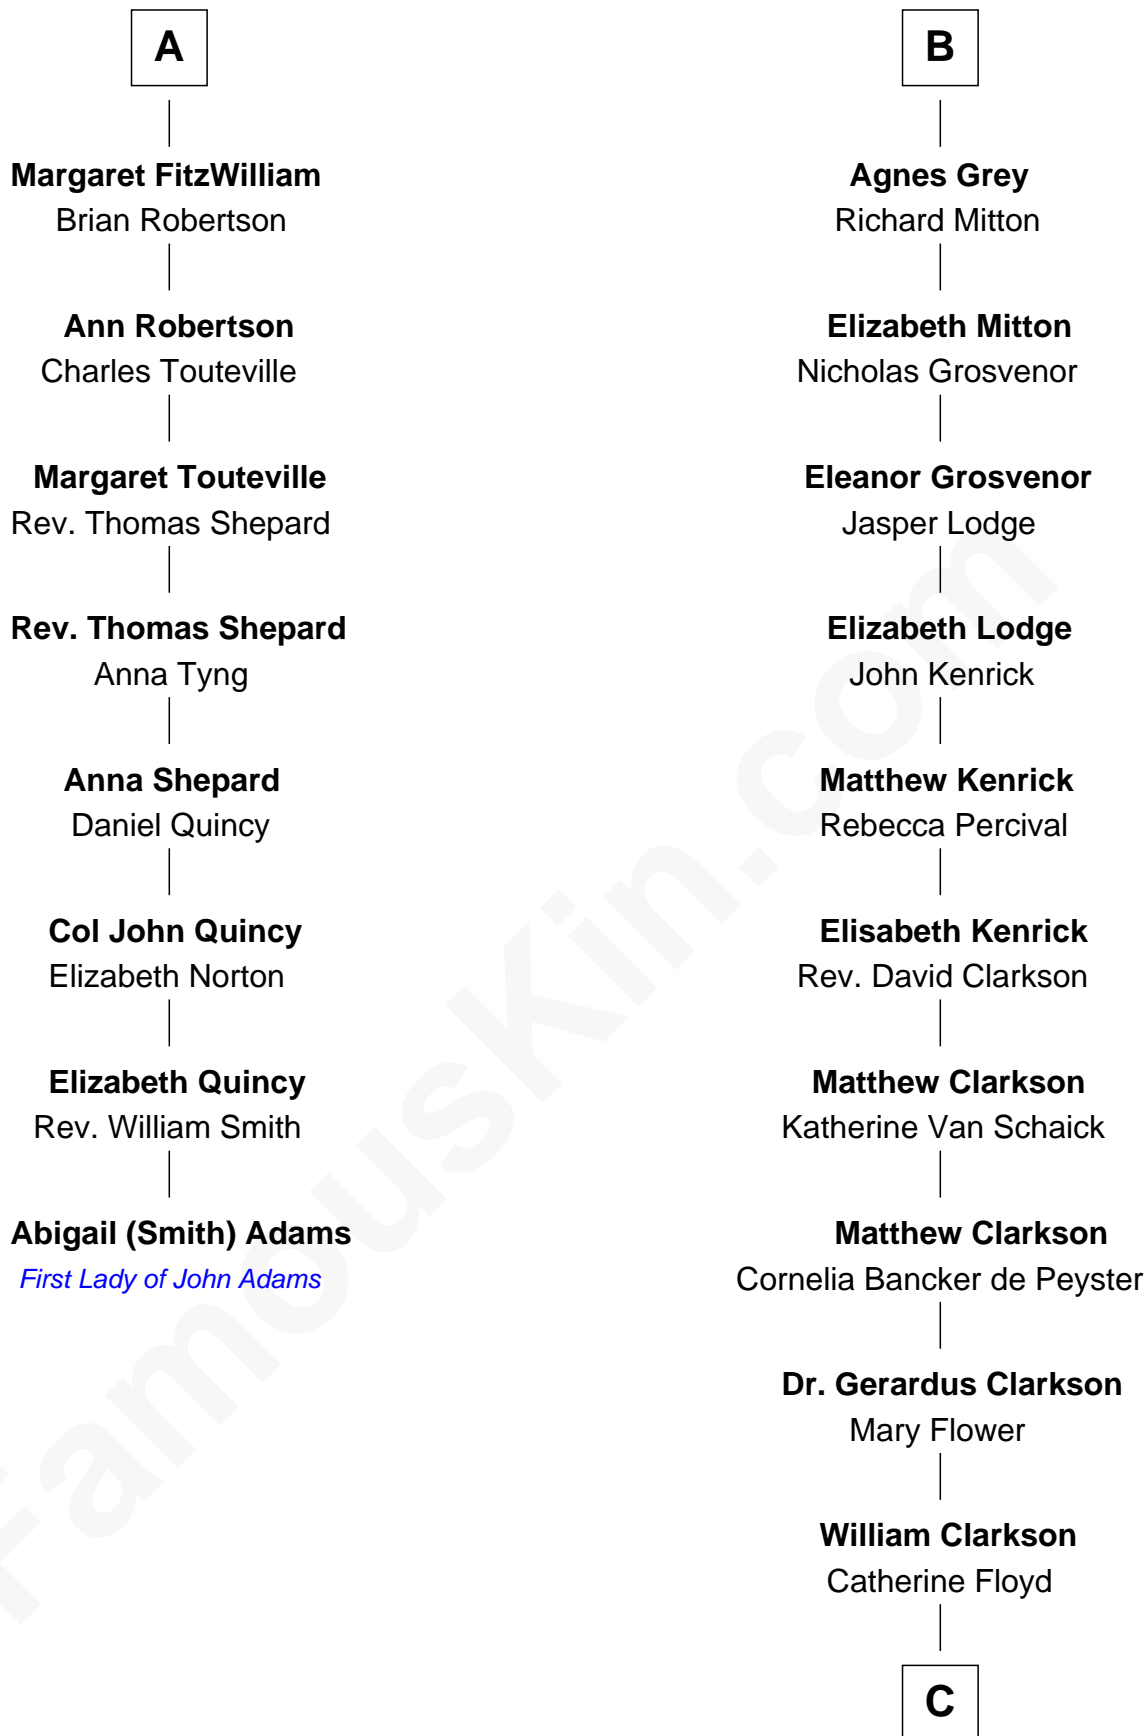

FamousKin.com

Relationship Chart of

Abigail (Smith) Adams

First Lady of President John Adams

14th cousin 7 times removed of

David Crosby

Singer and Songwriter

C

Harriet Ashton Clarkson

William Bedlow Crosby

Edward Nicoll Crosby

Elizabeth Maria Van Schoonhoven

Frederic Van Schoonhoven Crosby

Julia Floyd Delafield

Floyd Delafield Crosby

Aliph Van Corlandt Whitehead