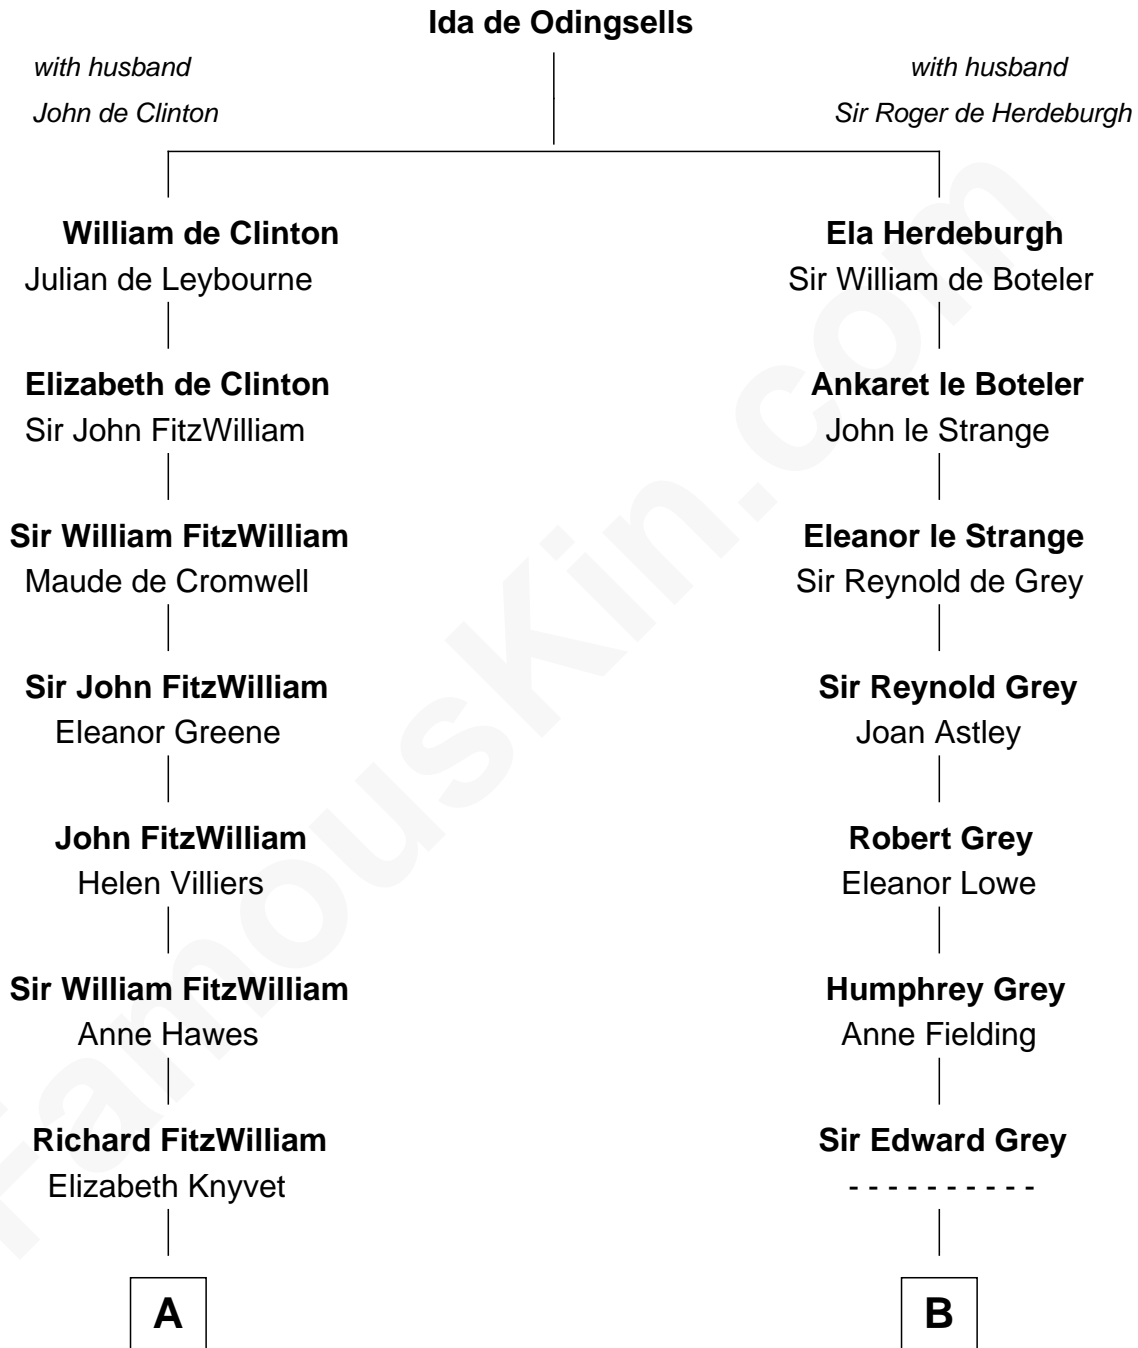

FamousKin.com

Relationship Chart of

Abigail (Smith) Adams

First Lady of President John Adams

14th cousin 7 times removed of

David Crosby

Singer and Songwriter

C

Harriet Ashton Clarkson

William Bedlow Crosby

Edward Nicoll Crosby

Elizabeth Maria Van Schoonhoven

Frederic Van Schoonhoven Crosby

Julia Floyd Delafield

Floyd Delafield Crosby

Aliph Van Corlandt Whitehead