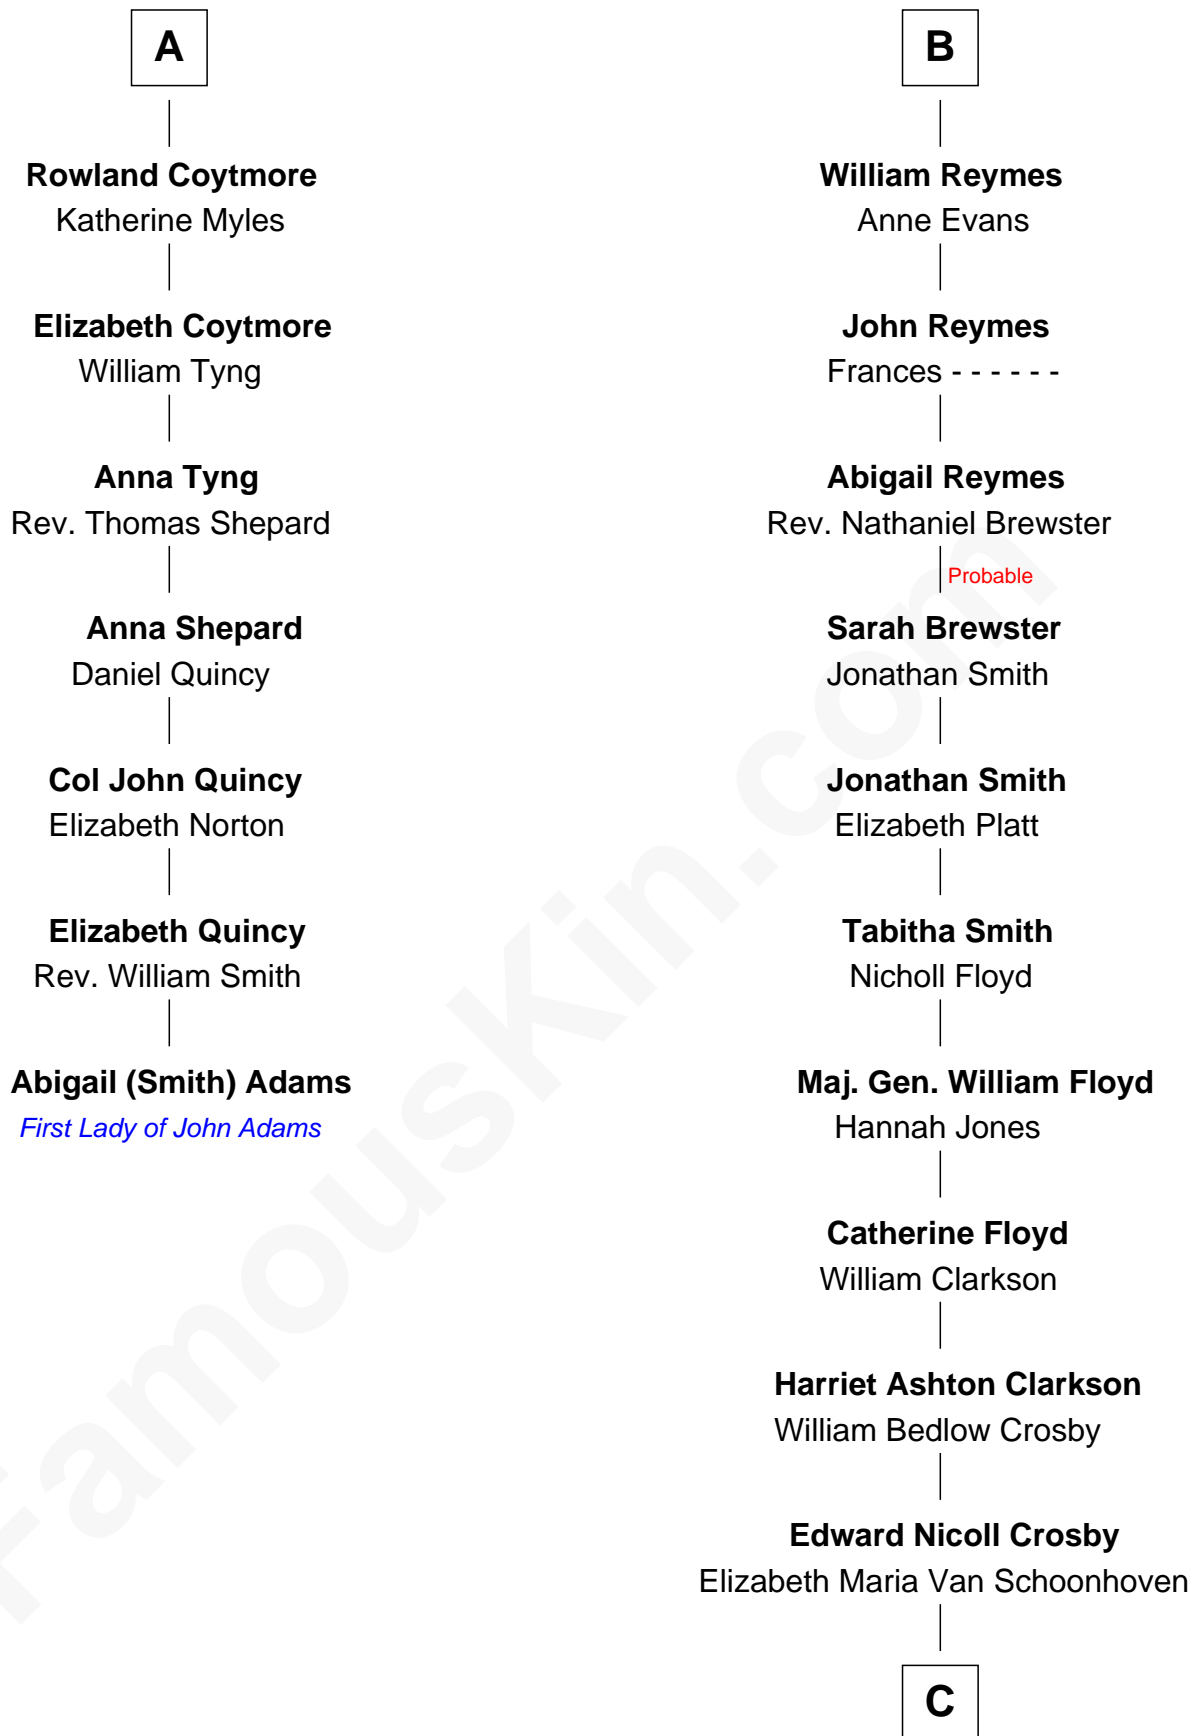

## Relationship Chart of

### Abigail (Smith) Adams

First Lady of President John Adams

13th cousin 6 times removed of

**David Crosby**

Singer and Songwriter

**Sir Richard Fitzalan**

Elizabeth de Bohun

C

**Frederic Van Schoonhoven Crosby**

Julia Floyd Delafield

**Floyd Delafield Crosby**

Alph Van Corlandt Whitehead

**David Crosby**

*Singer and Songwriter*