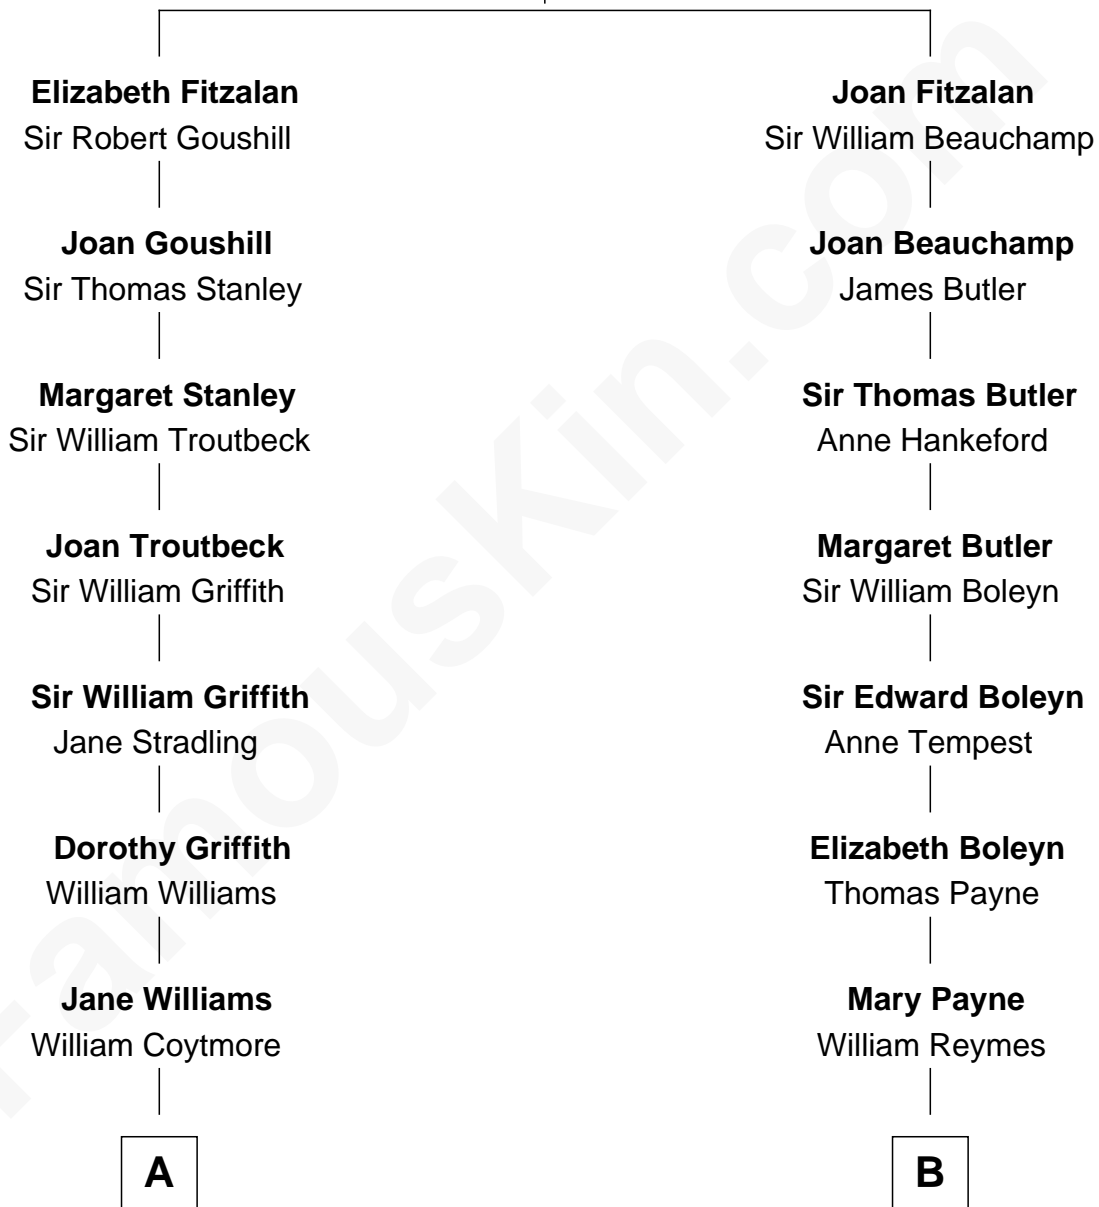

## Relationship Chart of

### Abigail (Smith) Adams

First Lady of President John Adams

13th cousin 6 times removed of

**David Crosby**

Singer and Songwriter

**Sir Richard Fitzalan**

Elizabeth de Bohun

C

**Frederic Van Schoonhoven Crosby**

Julia Floyd Delafield

**Floyd Delafield Crosby**

Alph Van Corlandt Whitehead

**David Crosby**

*Singer and Songwriter*