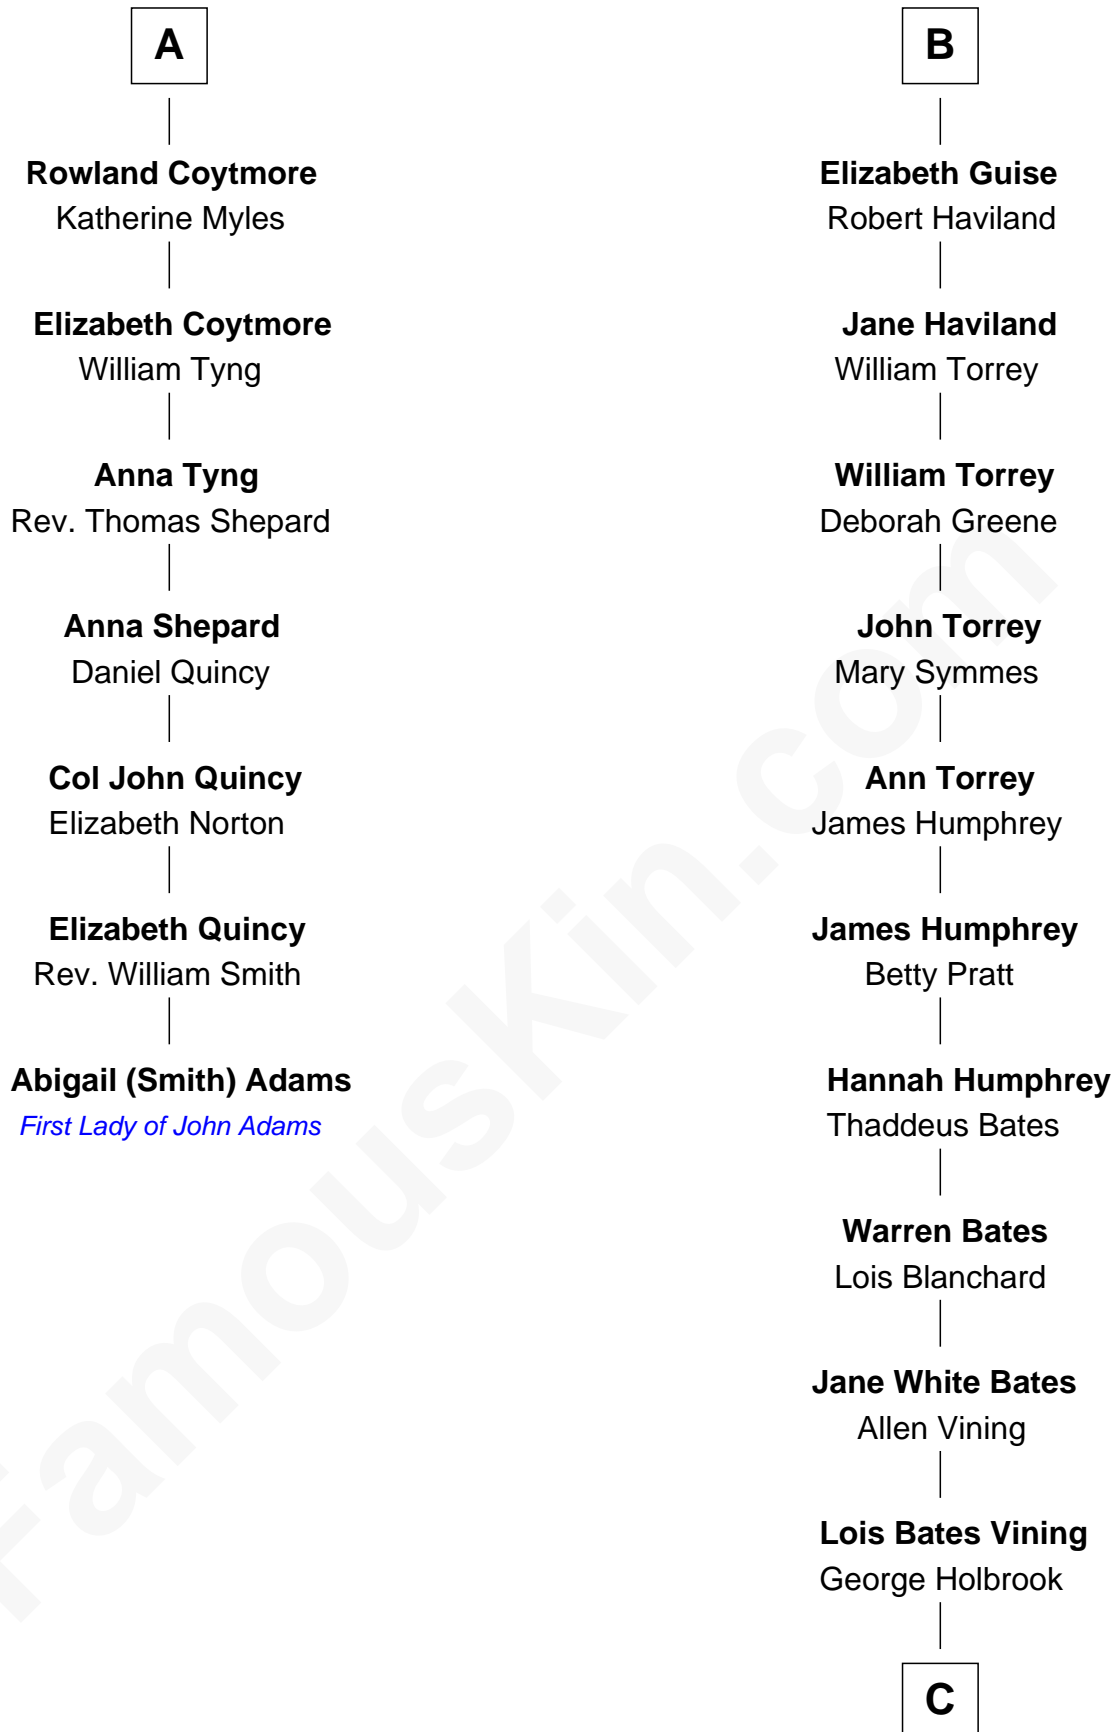

**Sir Henry Stradling**

**Sir Edmund Grey**

Elizabeth Herbert

Katherine Percy

**Thomas Stradling**

**Anne Grey**

Janet Mathew

Sir John Grey

*Probable*

**Jane Stradling**

**Tacy Grey**

Sir William Griffith

John Guise

**Dorothy Griffith**

**William Guise**

William Williams

Mary Rotsey

**Jane Williams**

**John Guise**

William Coytmore

Jane Pauncefoot

**A**

**B**

**C**

Allen Vining Holbrook

Minnie Alberta Rowe

Harold Rowe Holbrook

Aileen R. Davenport

Hal Holbrook

*TV and Movie Actor*

FamousKin.com