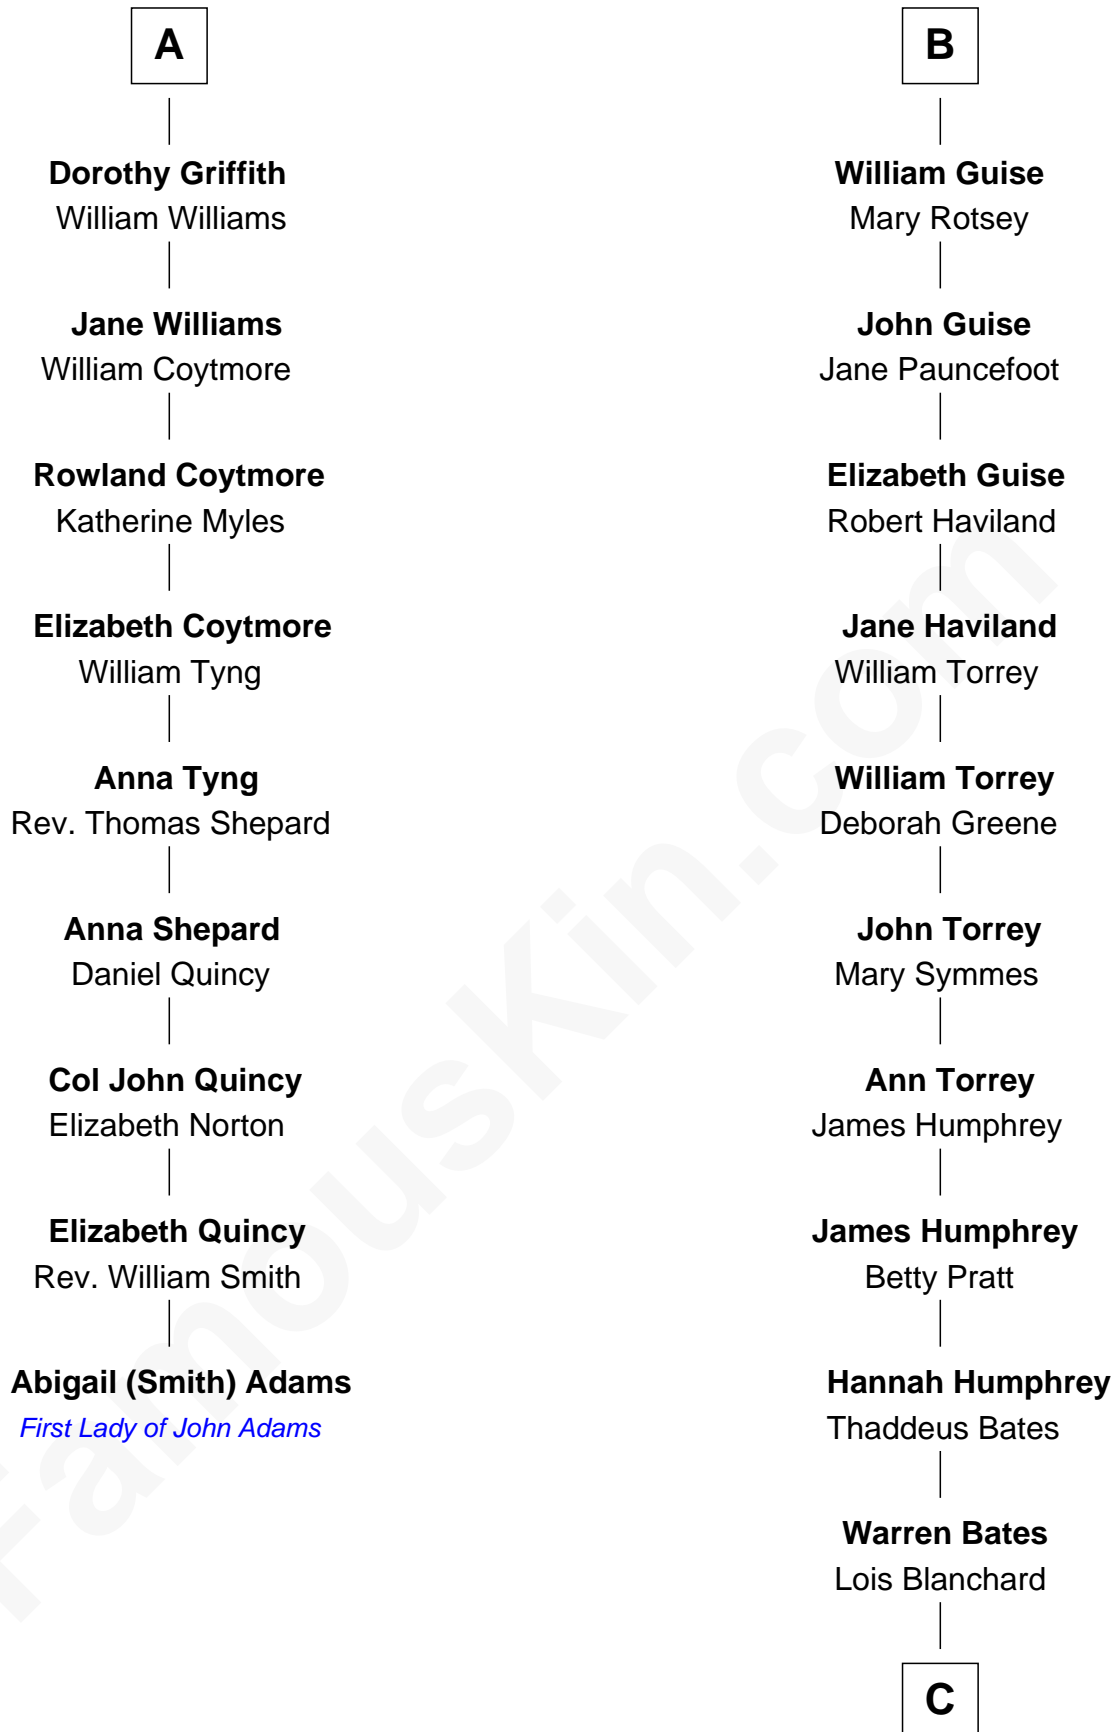

## Relationship Chart of

**Abigail (Smith) Adams**

*First Lady of President John Adams*

15th cousin 6 times removed of

**Hal Holbrook**

*TV and Movie Actor*

**Henry Plantagenet**

Maud de Chaworth

**C**

**Jane White Bates**

Allen Vining

**Lois Bates Vining**

George Holbrook

**Allen Vining Holbrook**

Minnie Alberta Rowe

**Harold Rowe Holbrook**