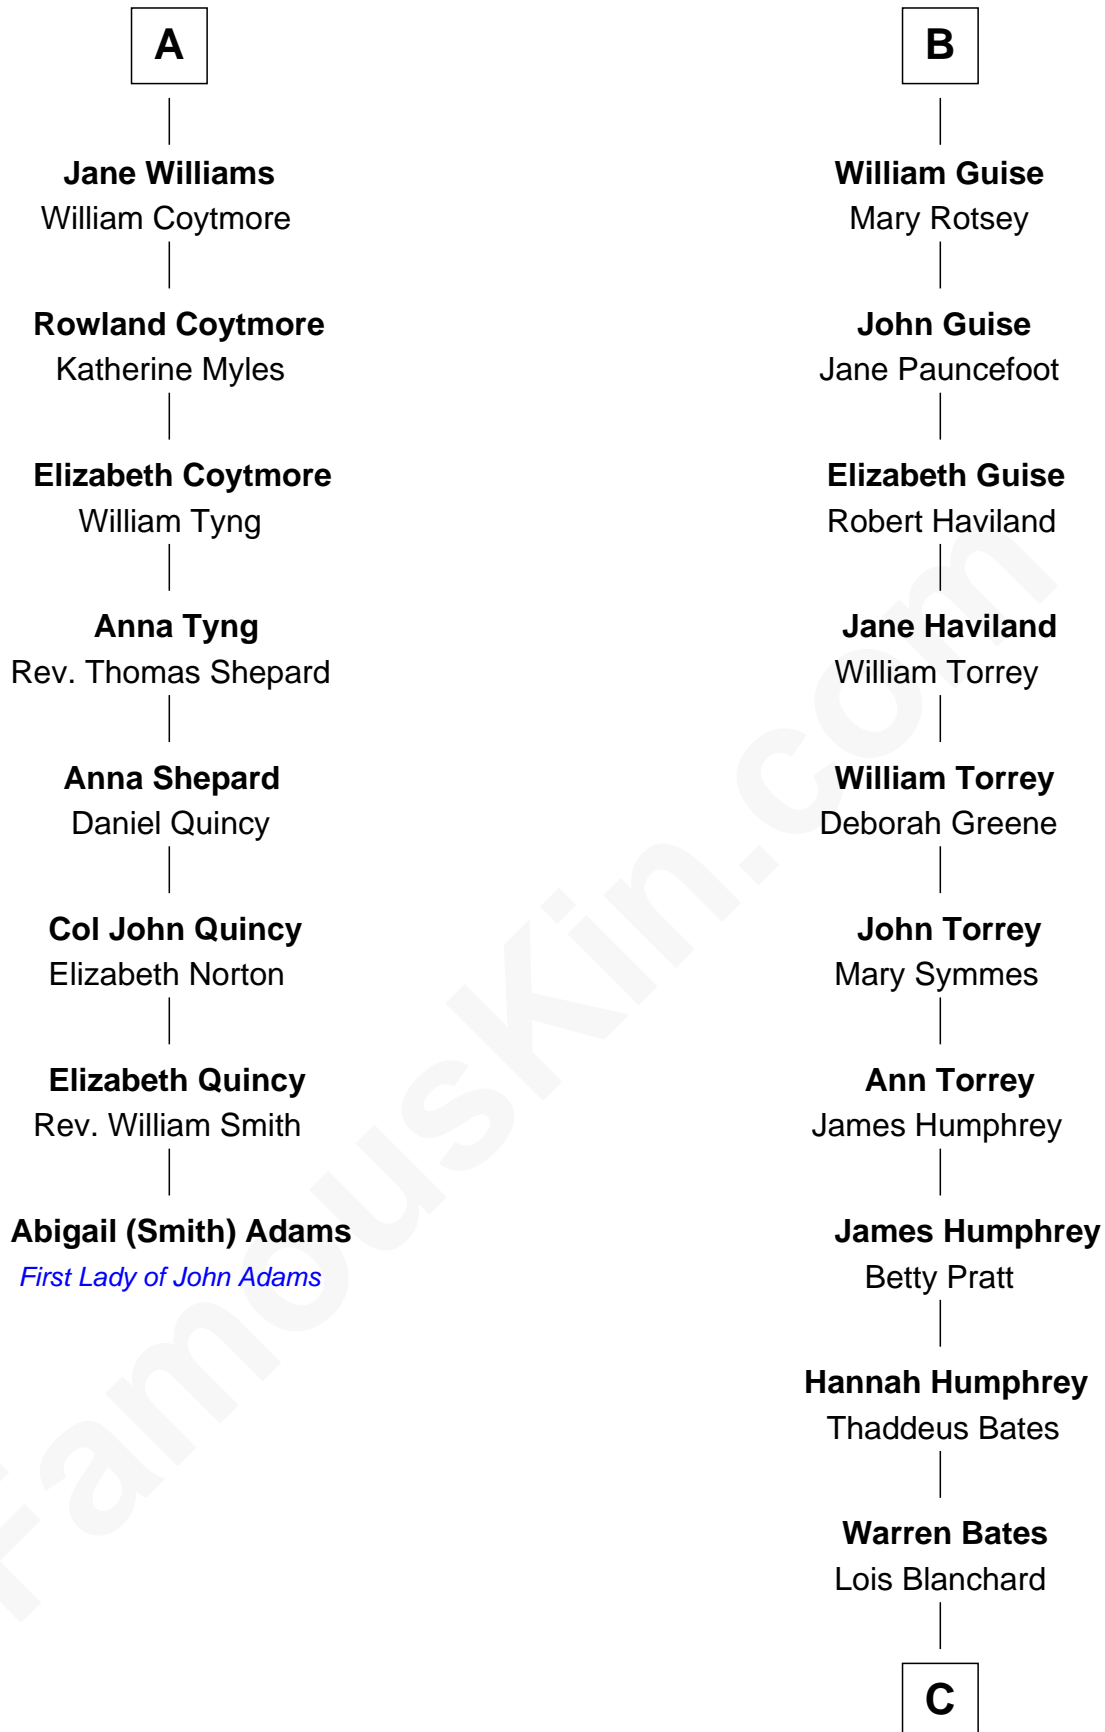

FamousKin.com

Relationship Chart of

Abigail (Smith) Adams

First Lady of President John Adams

14th cousin 7 times removed of

Hal Holbrook

TV and Movie Actor

C

Jane White Bates

Allen Vining

Lois Bates Vining

George Holbrook

Allen Vining Holbrook

Minnie Alberta Rowe

Harold Rowe Holbrook

Aileen R. Davenport