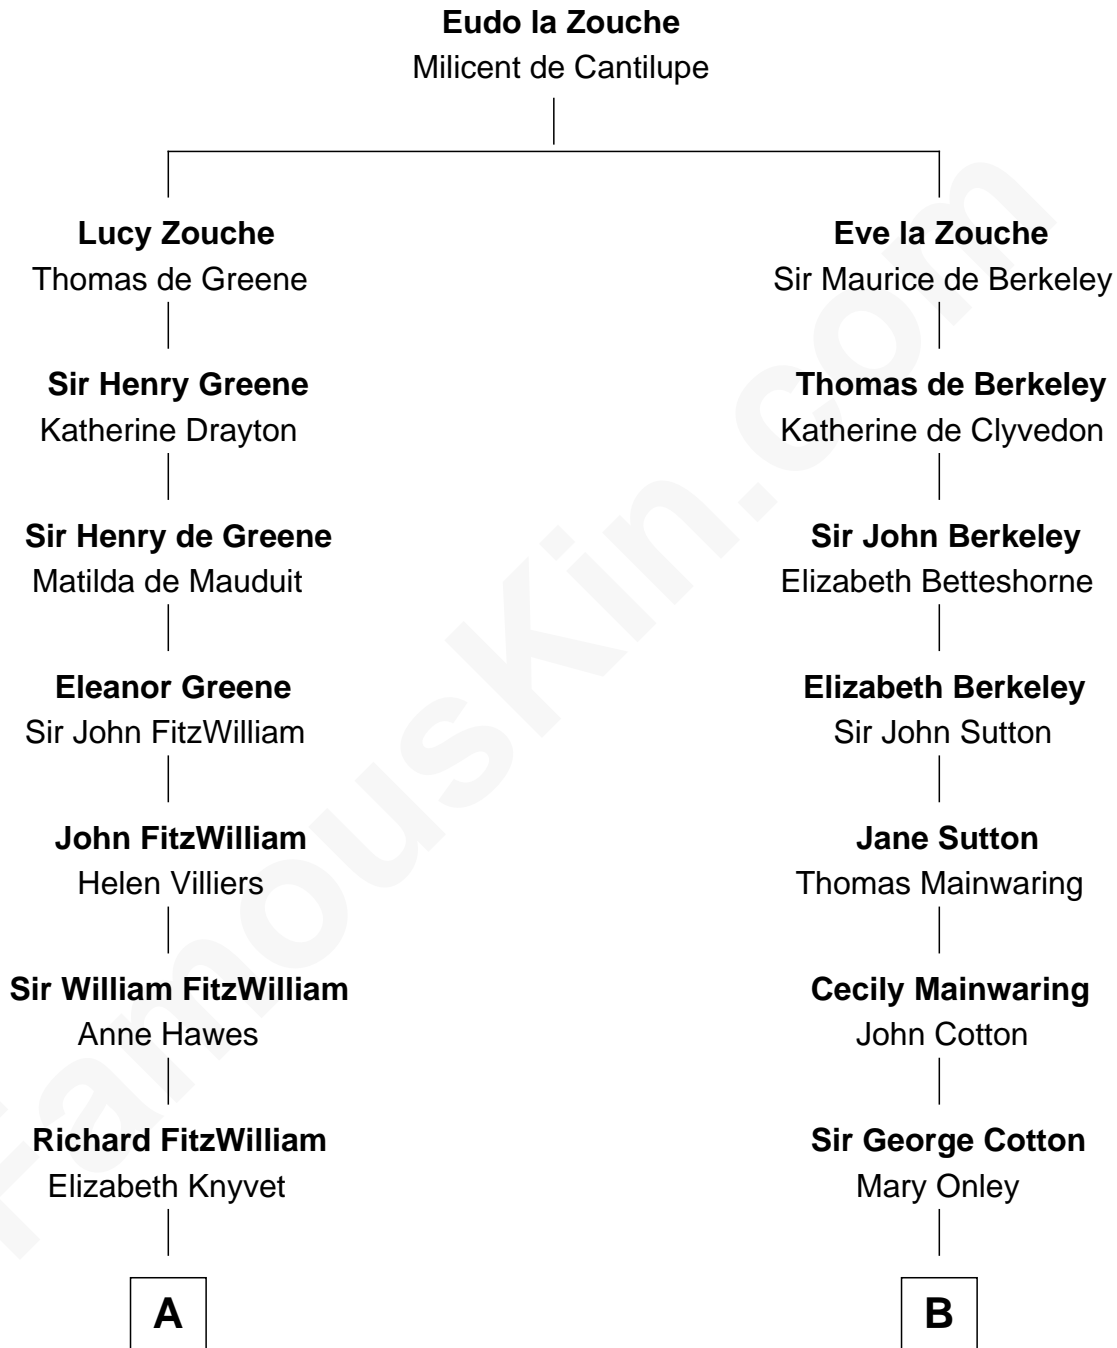

FamousKin.com

Relationship Chart of

Abigail (Smith) Adams

First Lady of President John Adams

14th cousin 6 times removed of

Amber Stevens West

TV and Movie Actress