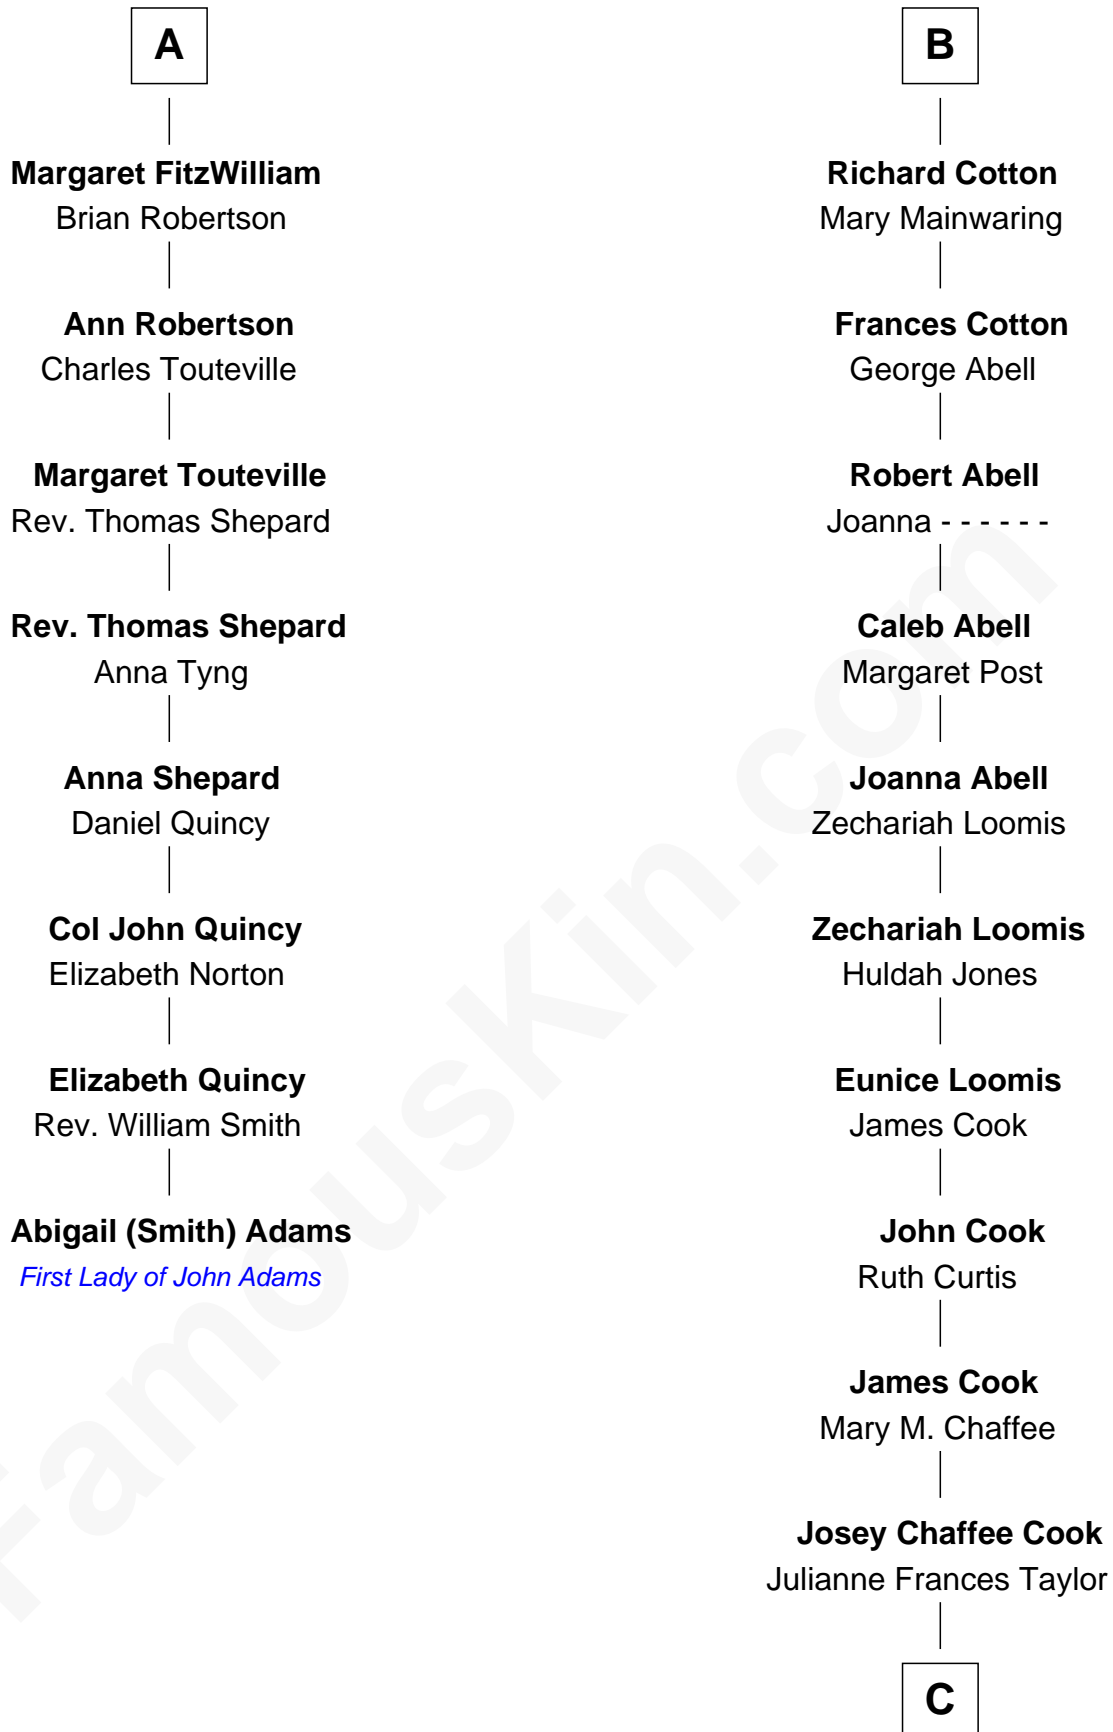

## Relationship Chart of

### Abigail (Smith) Adams

First Lady of President John Adams

14th cousin 6 times removed of

### Amber Stevens West

TV and Movie Actress

**C**

**Frances Jemima Cook**

Albert Baas

**LaVerne M. Baas**

Keith Karl Ingstad

**Terry Keith Ingstad**