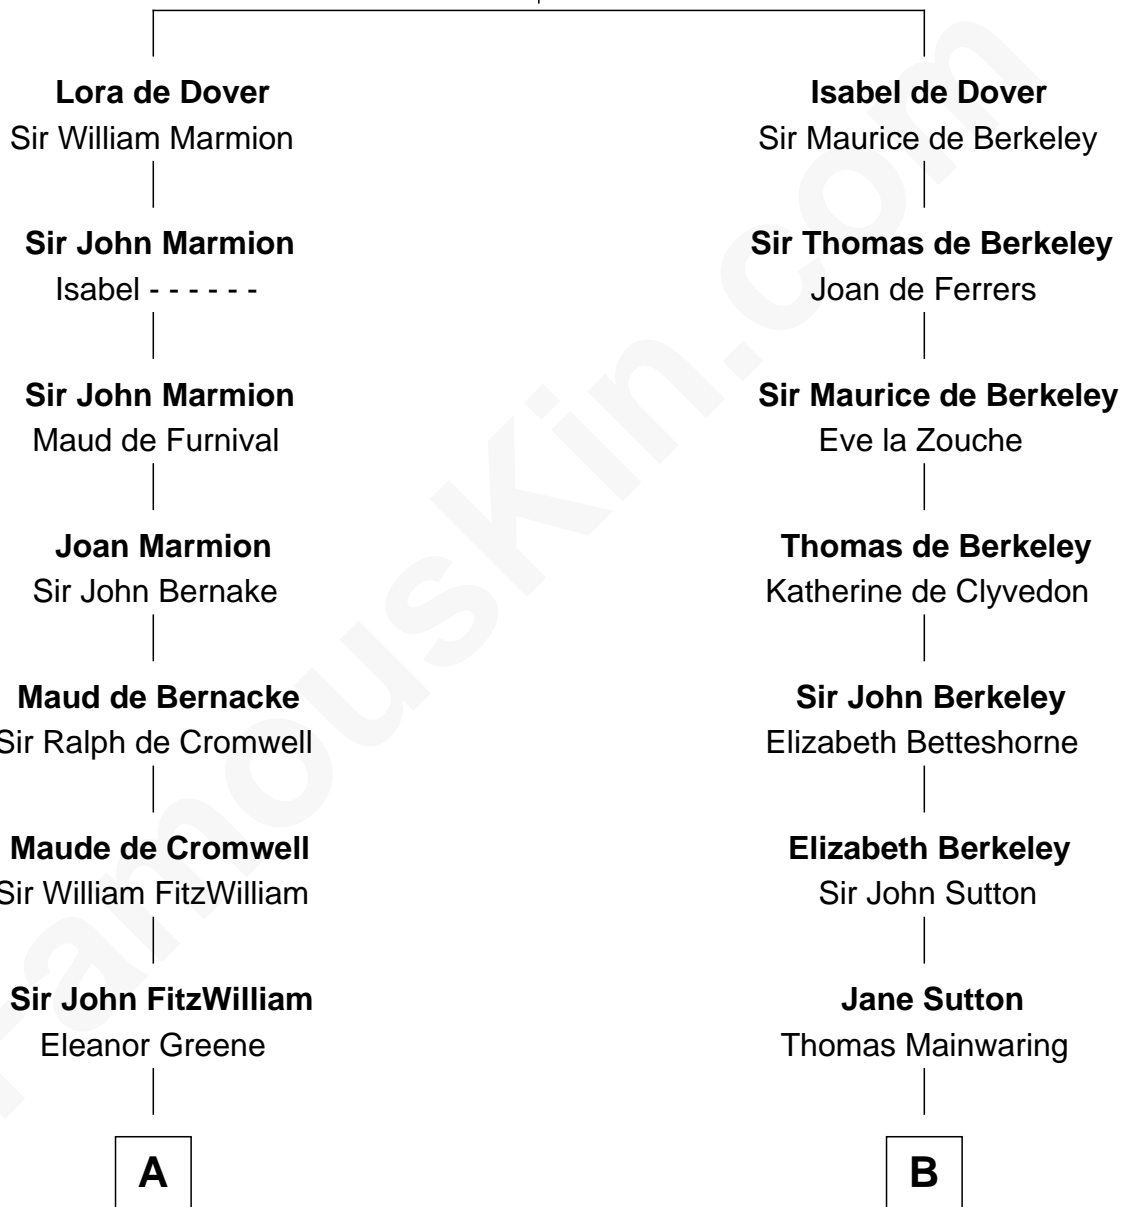

FamousKin.com
Relationship Chart of
Abigail (Smith) Adams
First Lady of President John Adams

17th cousin 4 times removed of

Shadoe Stevens
Radio Disc Jockey

Sir Richard FitzRoy
 Rose de Dover

C

James Cook

Mary M. Chaffee