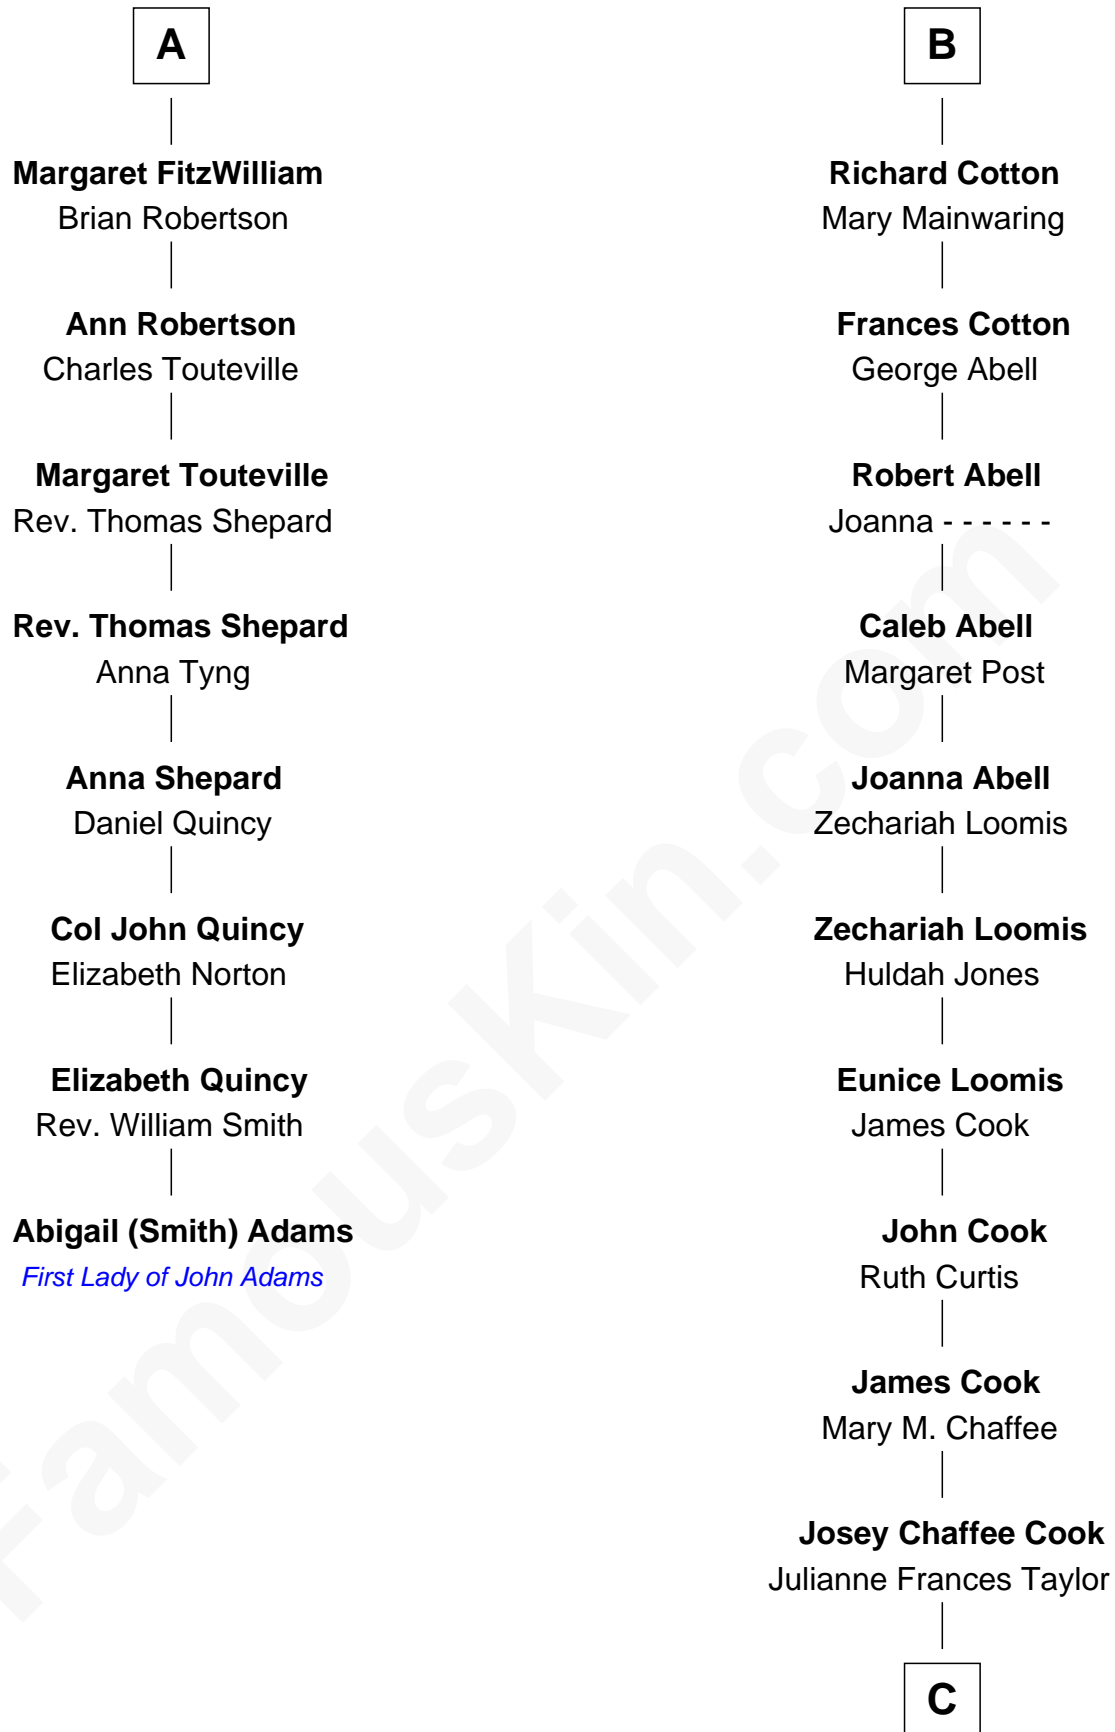

## Relationship Chart of

### Abigail (Smith) Adams

First Lady of President John Adams

14th cousin 5 times removed of

**Shadoe Stevens**

Radio Disc Jockey

**Eudo la Zouche**  
Milicent de Cantilupe

C

Frances Jemima Cook