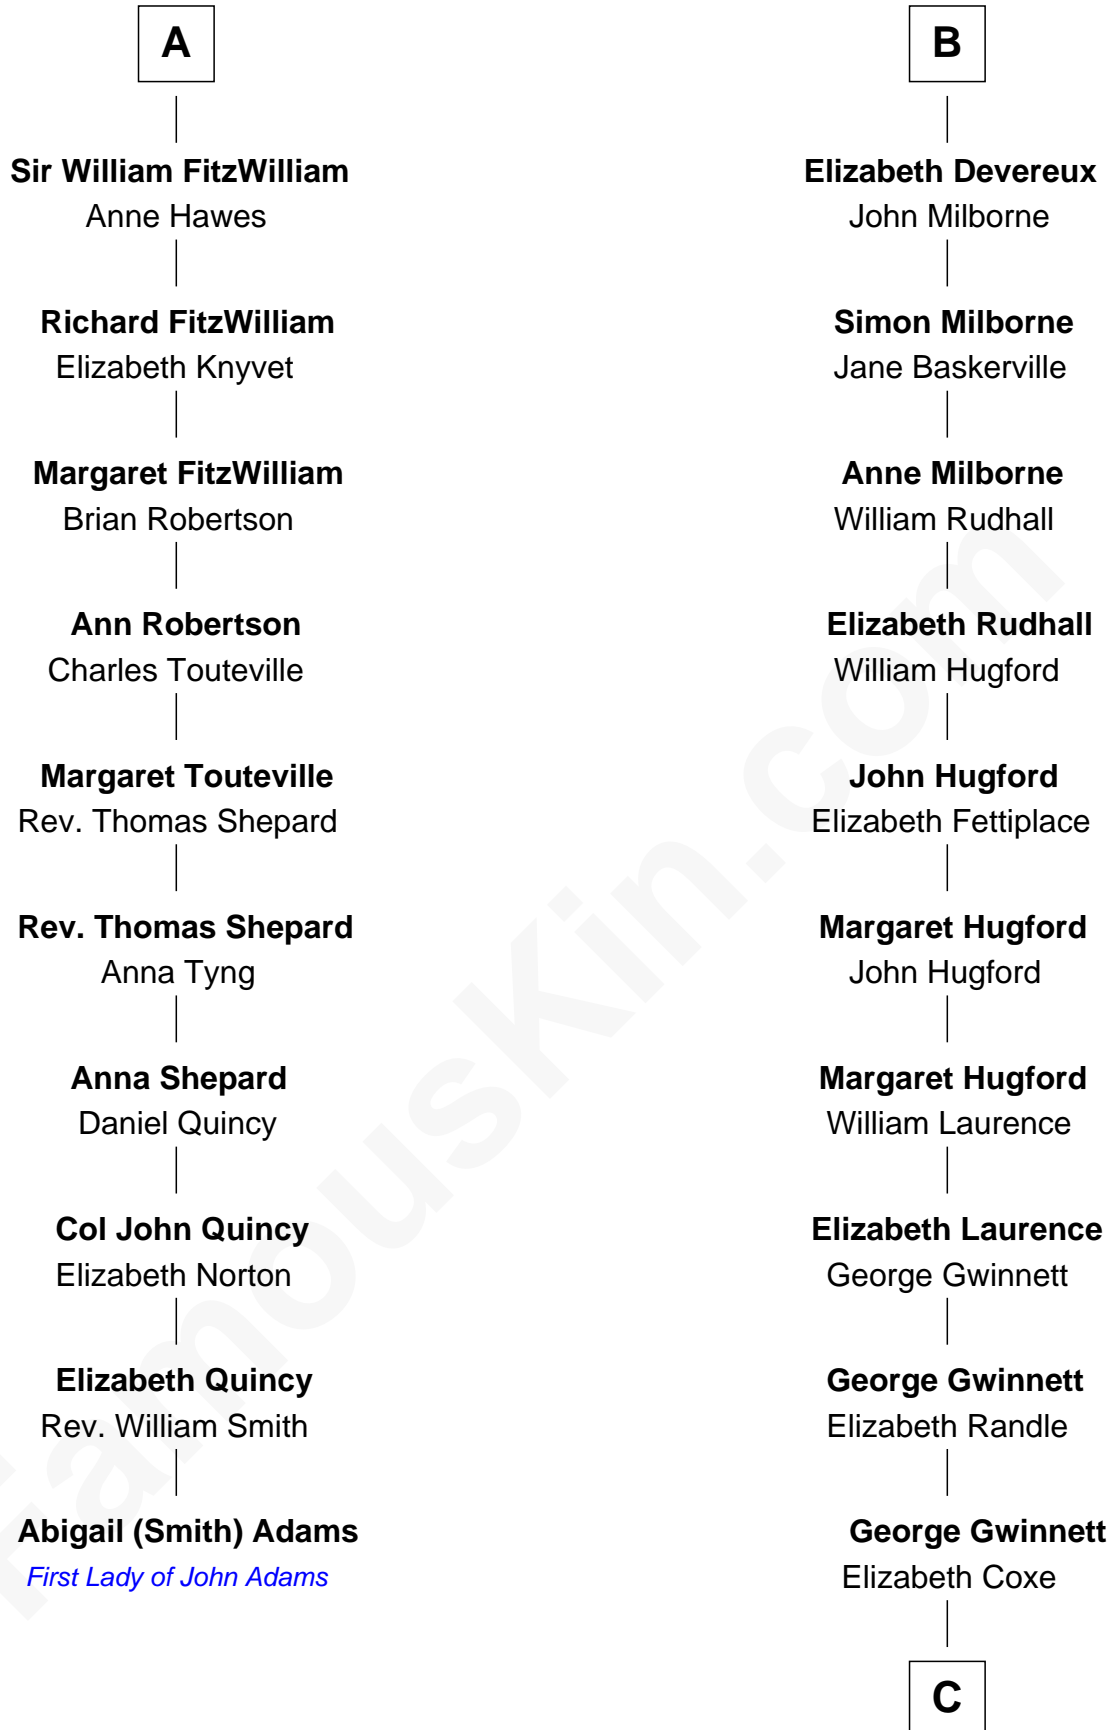

FamousKin.com

Relationship Chart of

Abigail (Smith) Adams

First Lady of President John Adams

16th cousin 2 times removed of

Button Gwinnett

Signer of the Declaration of Independence

C

Rev. Samuel Gwinnett

Anne Eames

Button Gwinnett

Signer of Declaration of Independence

FamousKin.com