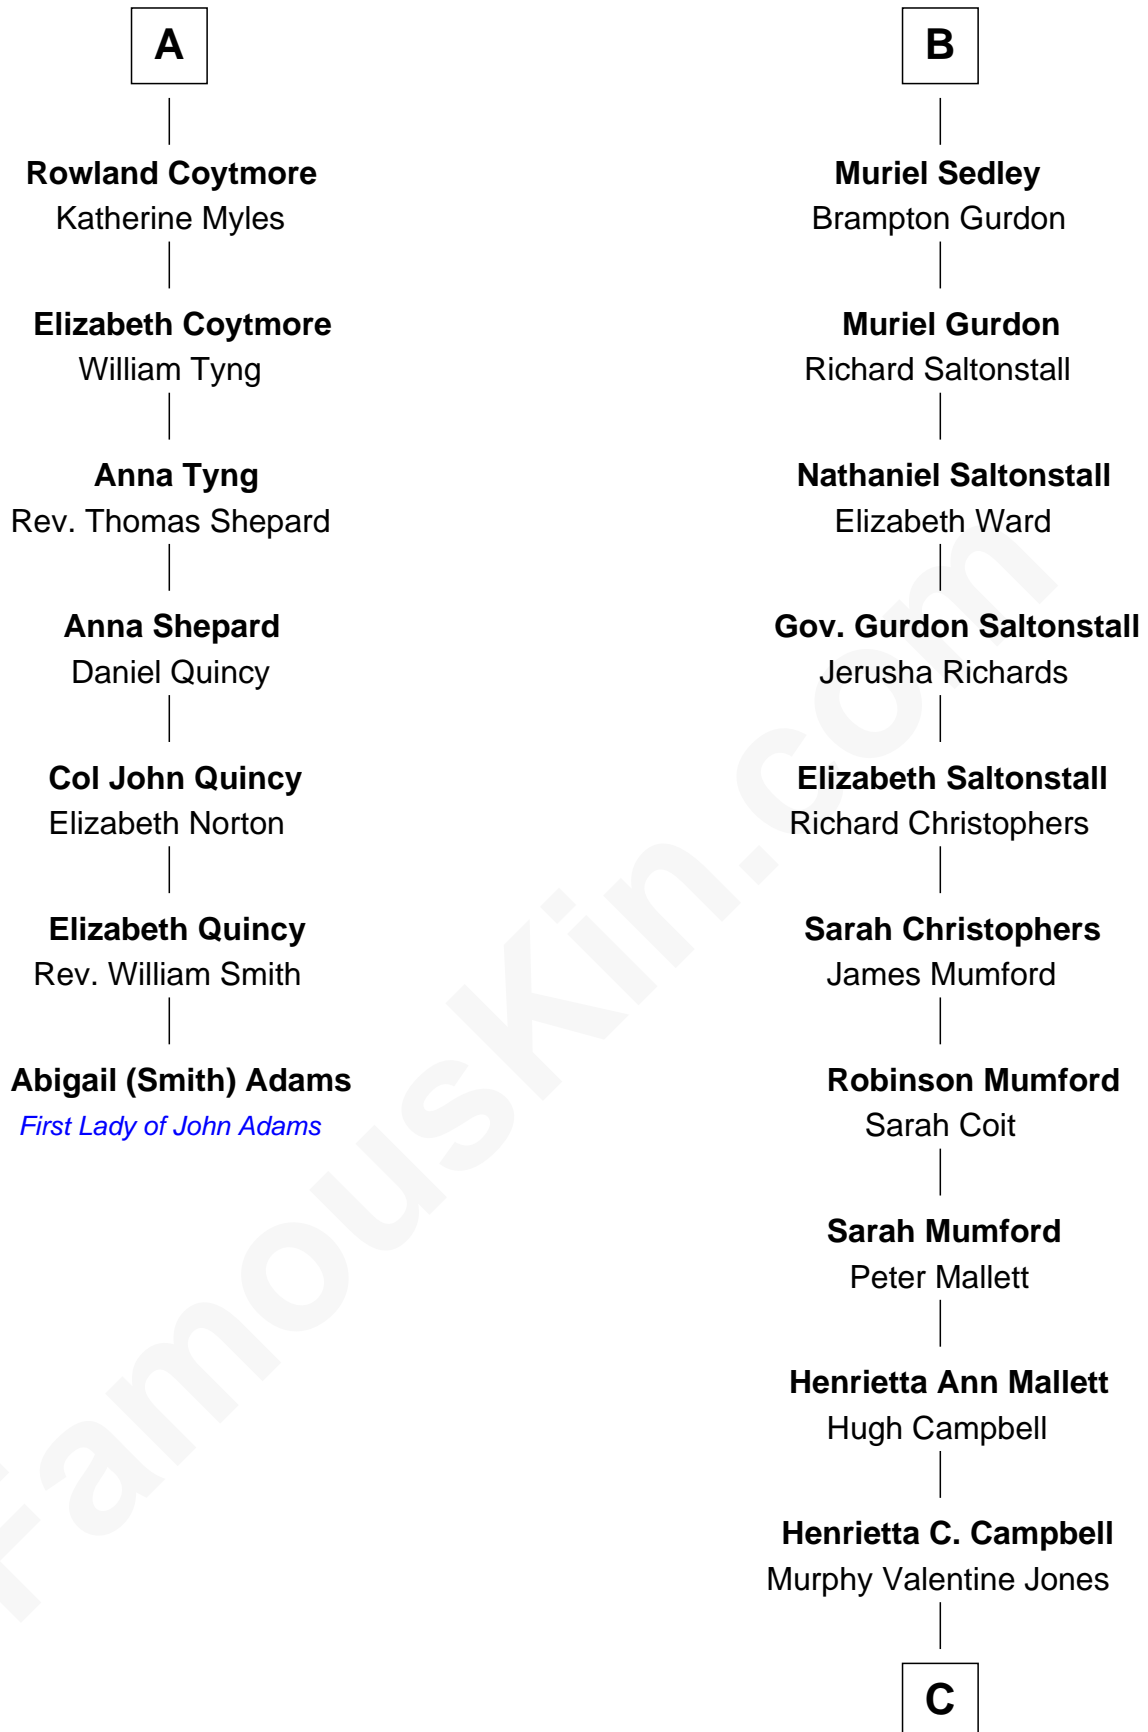

FamousKin.com

Relationship Chart of

Abigail (Smith) Adams

First Lady of President John Adams

13th cousin 6 times removed of

Angela Y. Davis

Civil Rights Activist and former Black Panther

C

Murphy Renchor Jones

Mollie Spencer

Benjamin Frank Davis

Sallye Margarite Bell

Angela Y. Davis

Civil Rights Activist and former Black Panther

FamousKin.com