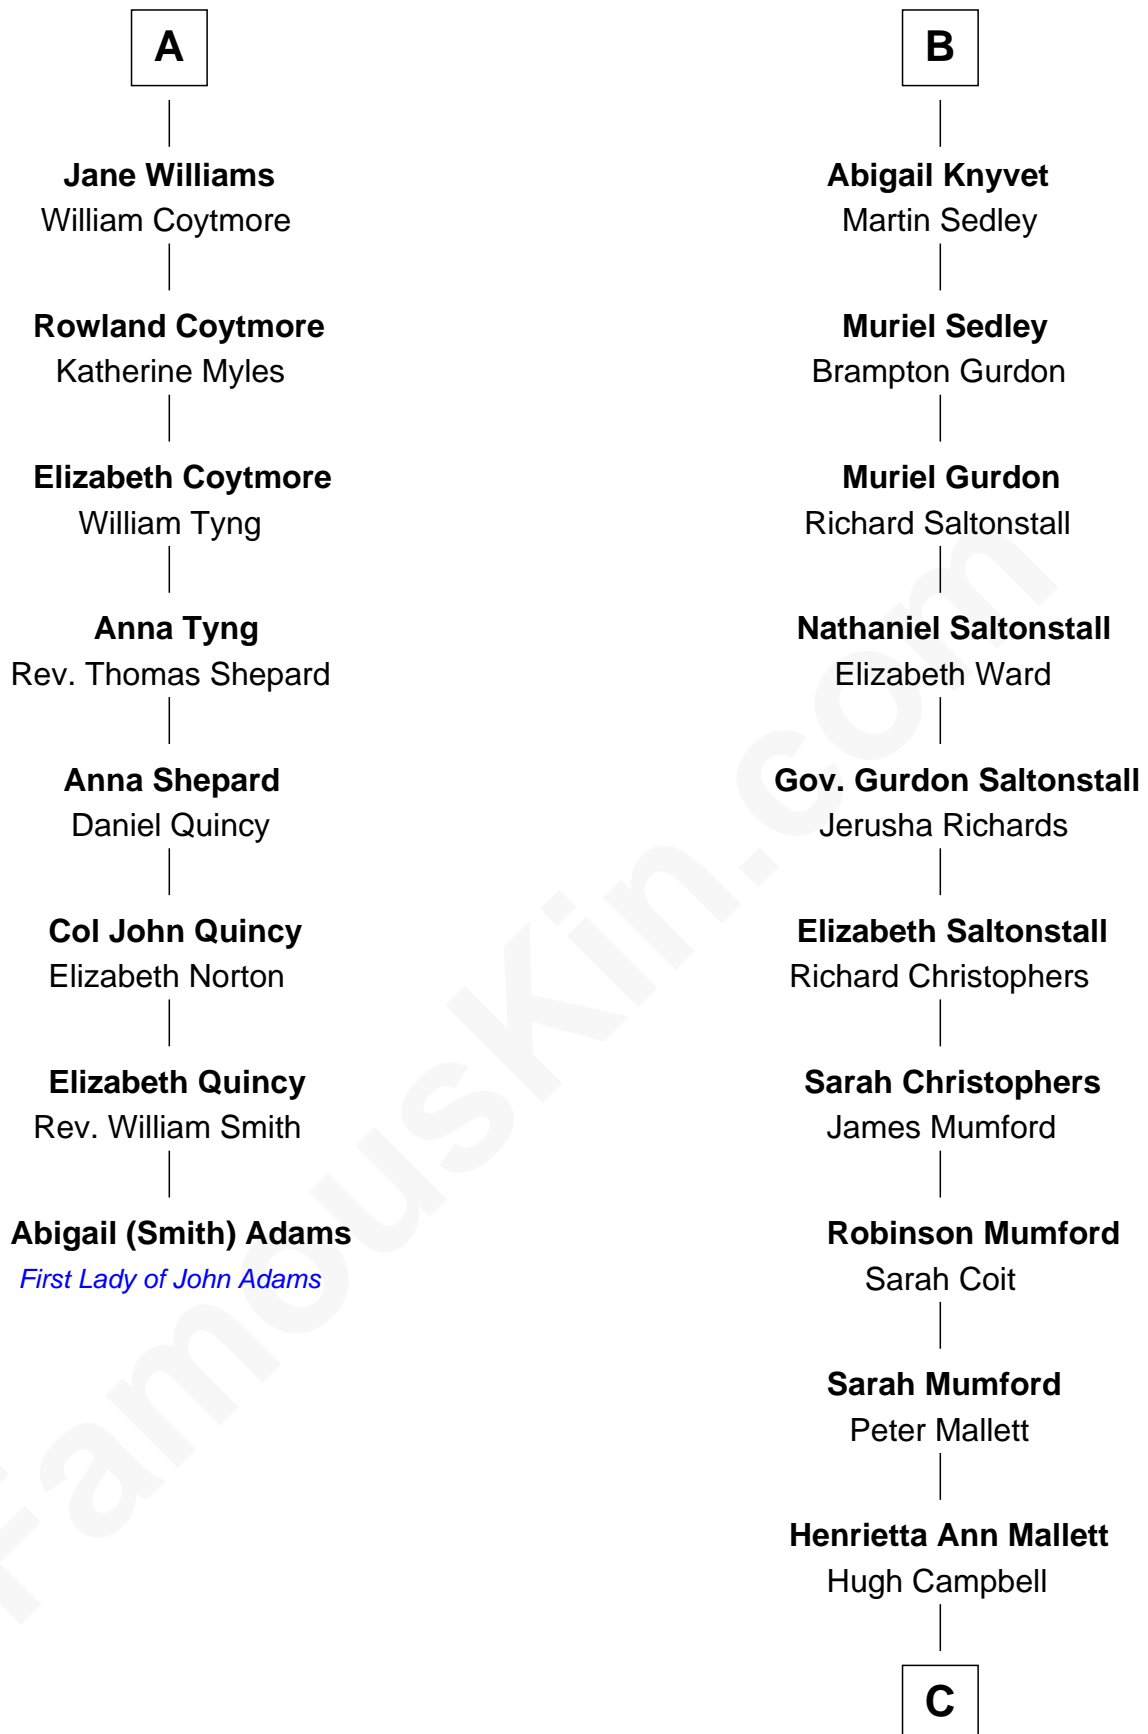

FamousKin.com

Relationship Chart of

Abigail (Smith) Adams

First Lady of President John Adams

14th cousin 6 times removed of

Angela Y. Davis

Civil Rights Activist and former Black Panther

C

Henrietta C. Campbell
Murphy Valentine Jones

Murphy Renchor Jones
Mollie Spencer

Benjamin Frank Davis
Sallye Margarite Bell

Angela Y. Davis

Civil Rights Activist and former Black Panther