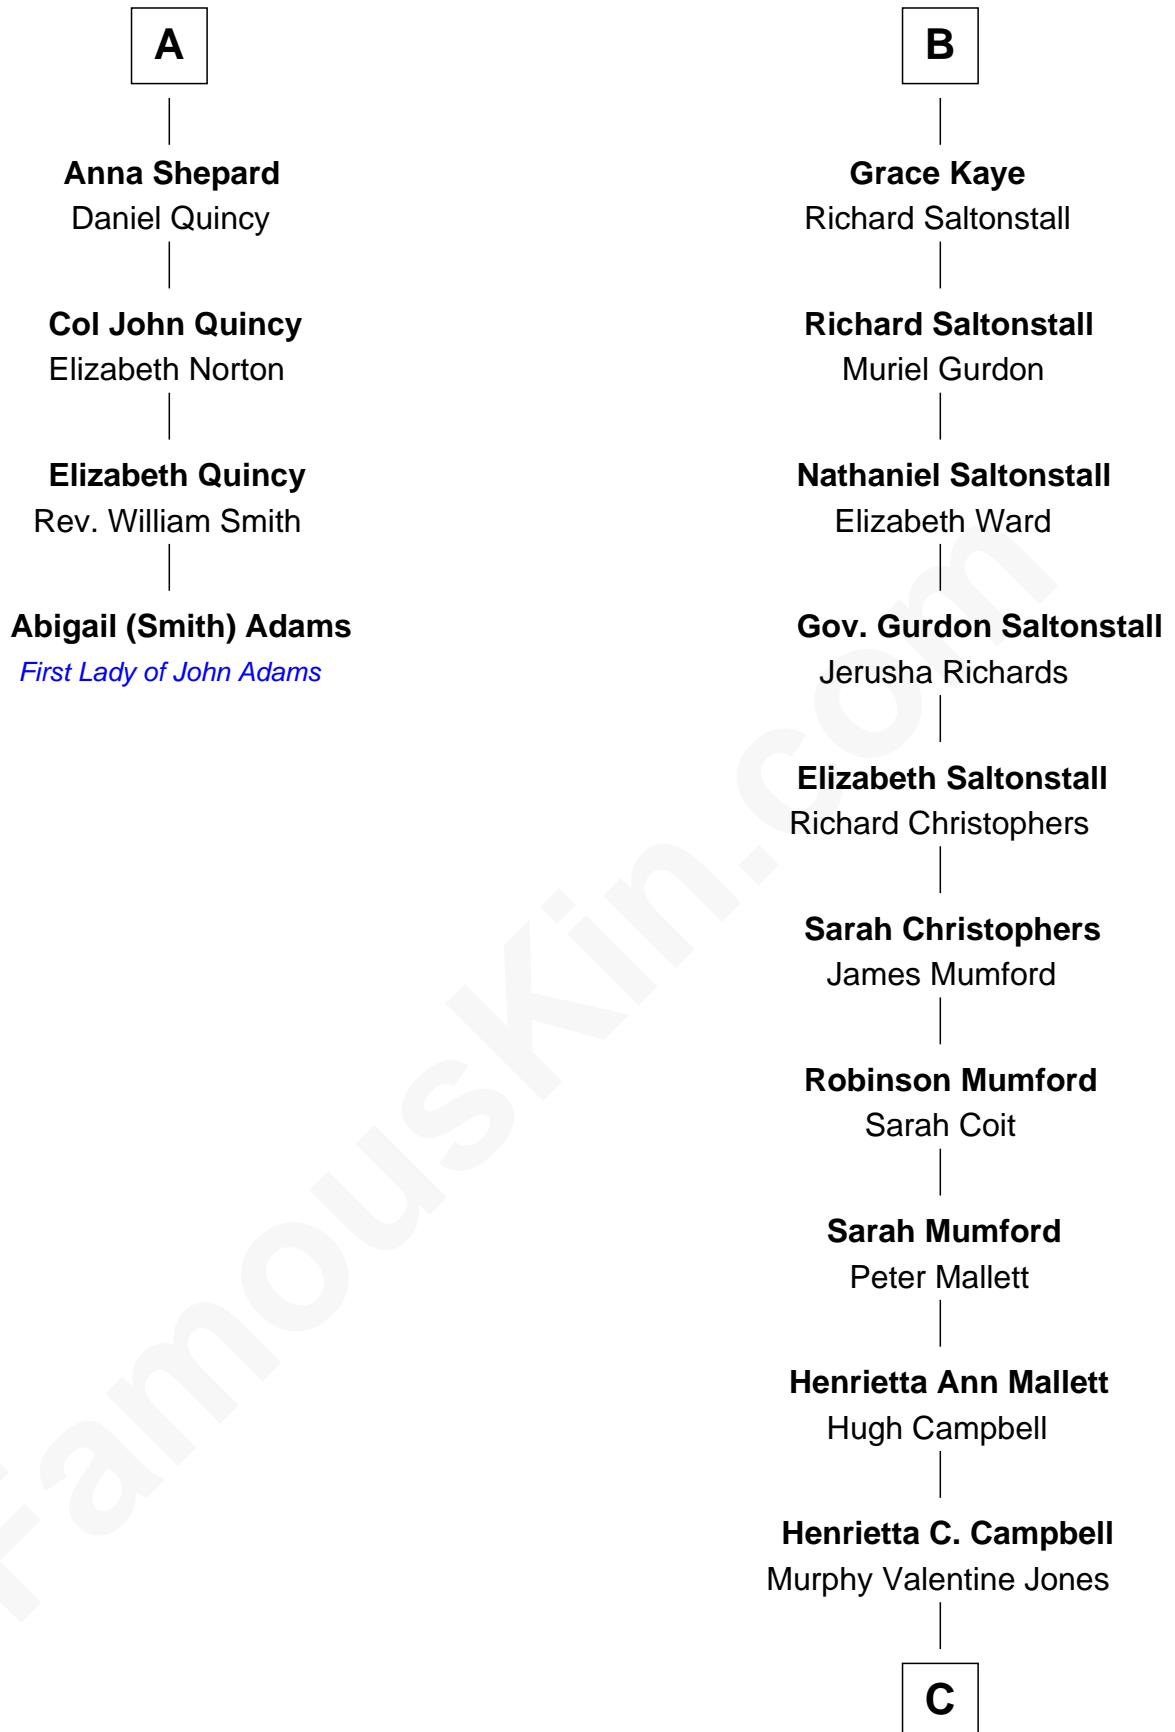

FamousKin.com

Relationship Chart of

Abigail (Smith) Adams

First Lady of President John Adams

10th cousin 9 times removed of

Angela Y. Davis

Civil Rights Activist and former Black Panther

C