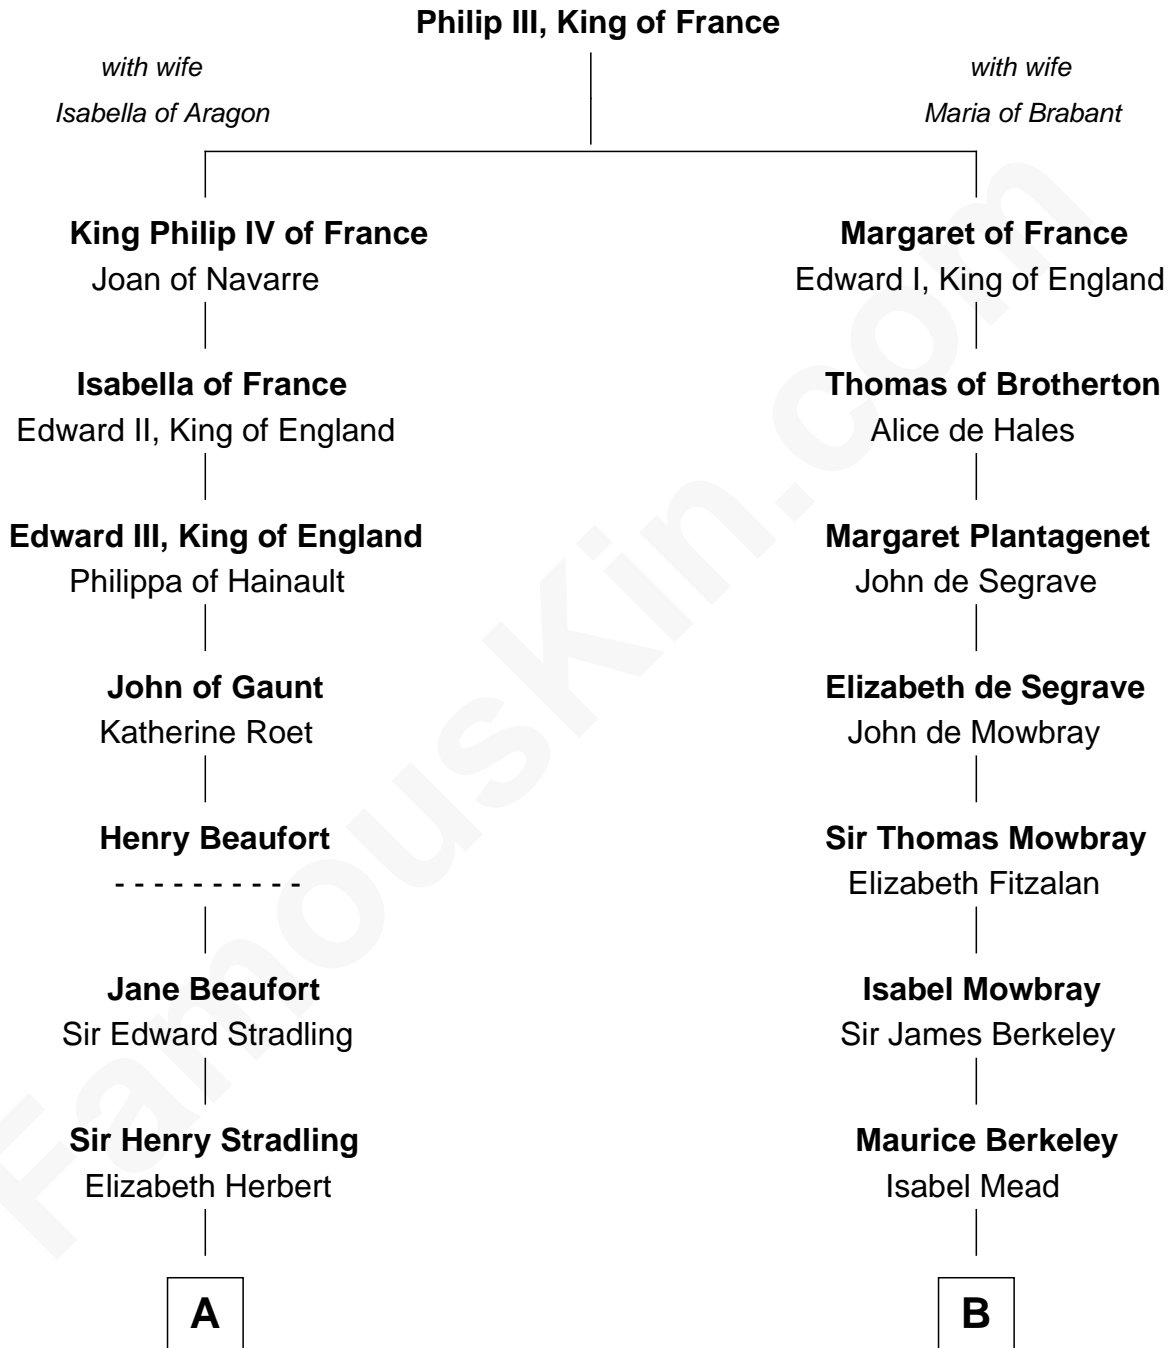

**FamousKin.com**  
**Relationship Chart of**  
**Abigail (Smith) Adams**  
*First Lady of President John Adams*

17th cousin 4 times removed of

**Clare Eames**  
*Silent Movie Actress*

**C**

**Martha Cotton**

Joel Thompson

**Martha Cotton Thompson**

Nathaniel Eames

**Ithamer Bellows Eames**

Emma Hayden

**Harold Hayden Eames**

Clare Hamilton

**Clare Eames**