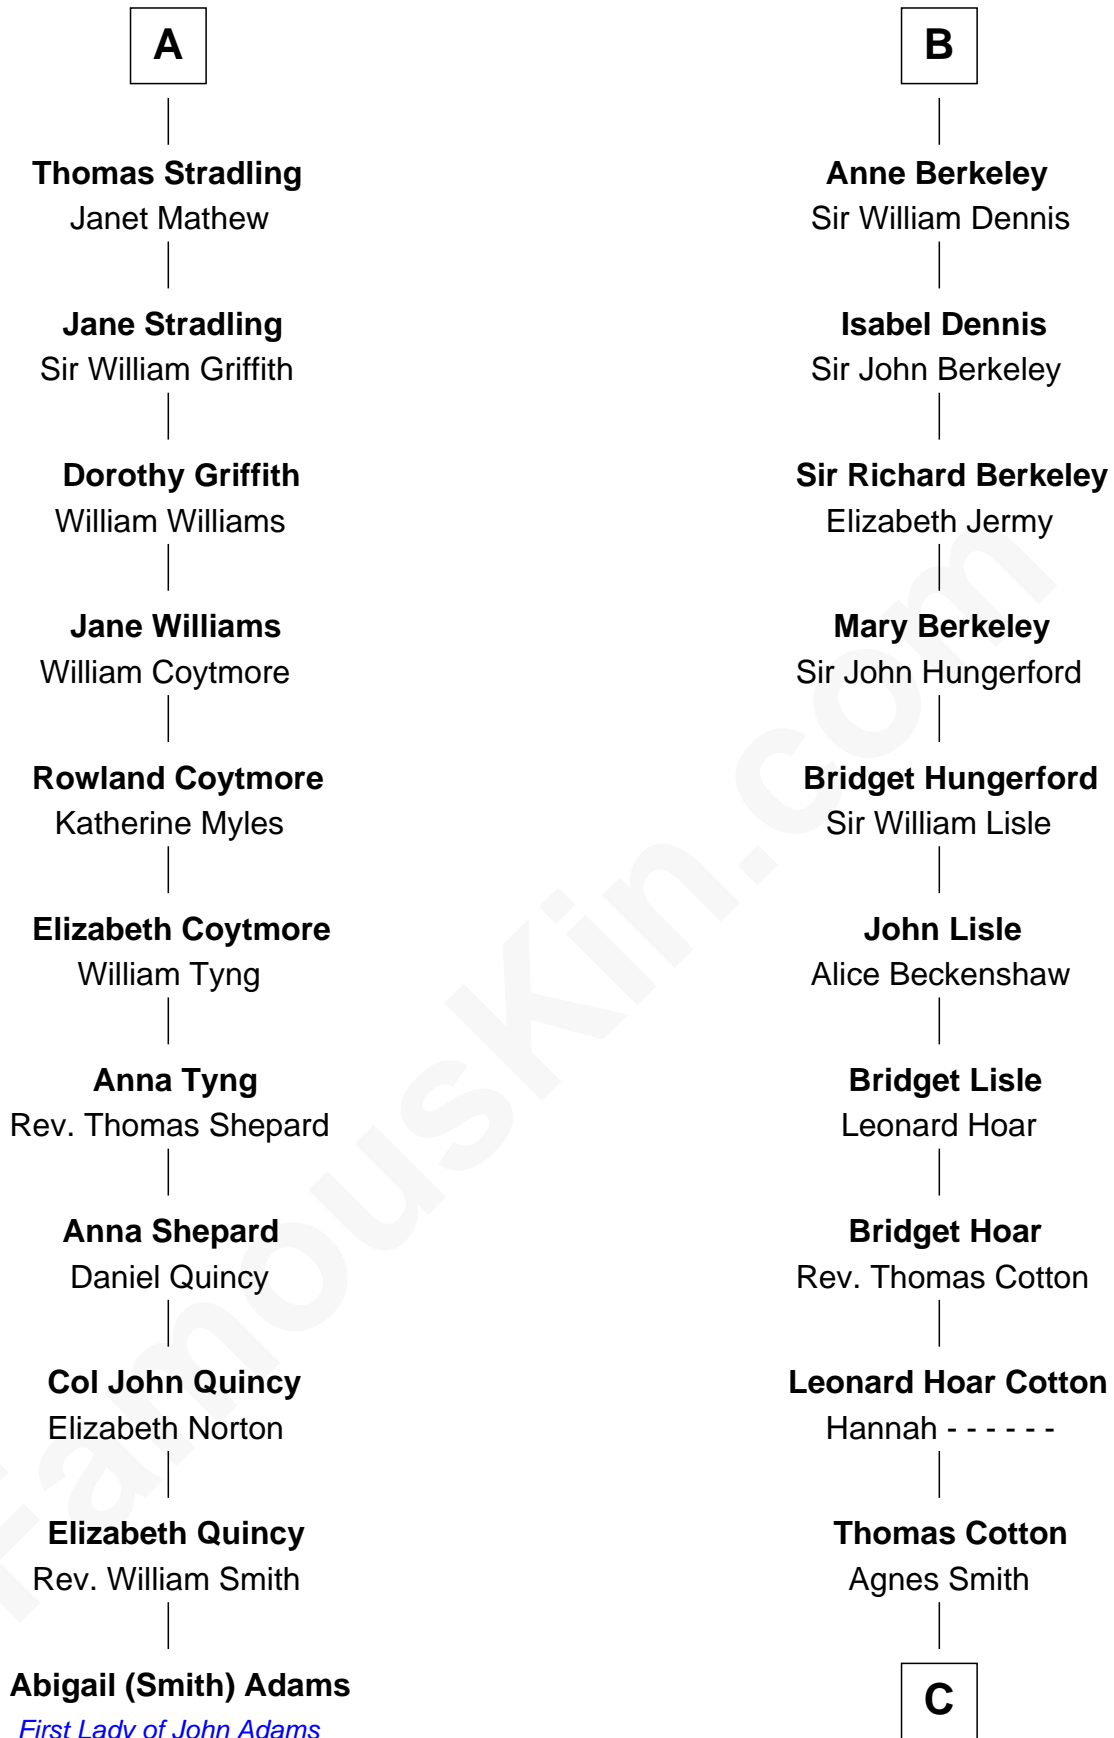

**FamousKin.com**  
**Relationship Chart of**  
**Abigail (Smith) Adams**  
*First Lady of President John Adams*

17th cousin 4 times removed of

**Clare Eames**  
*Silent Movie Actress*

**C**

**Martha Cotton**

Joel Thompson

**Martha Cotton Thompson**

Nathaniel Eames

**Ithamer Bellows Eames**

Emma Hayden

**Harold Hayden Eames**

Clare Hamilton

**Clare Eames**