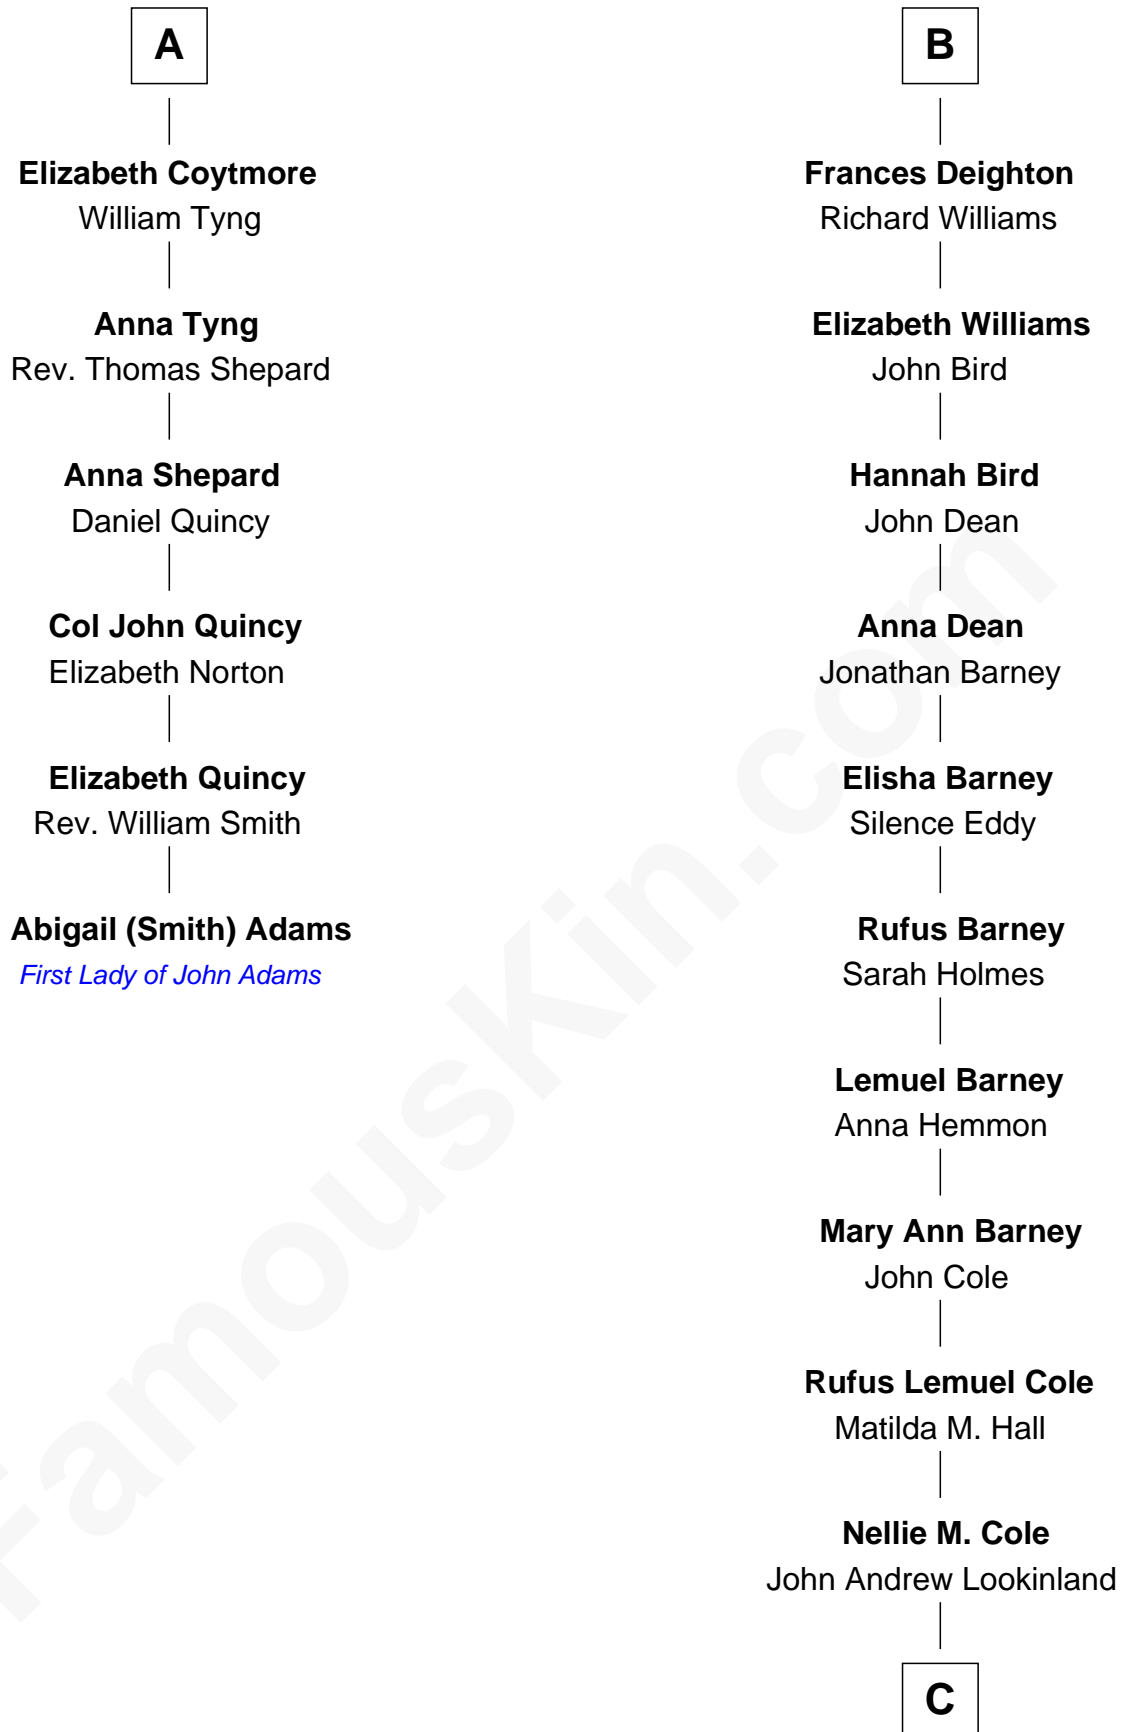

FamousKin.com

Relationship Chart of

Abigail (Smith) Adams

First Lady of President John Adams

12th cousin 7 times removed of

Michael Lookinland
TV Actor

C

Orrin Paul Lookinland

Madeline Tait

Paul Russell Lookinland

Karen Ruth McKinney

Michael Lookinland

TV Actor

FamousKin.com