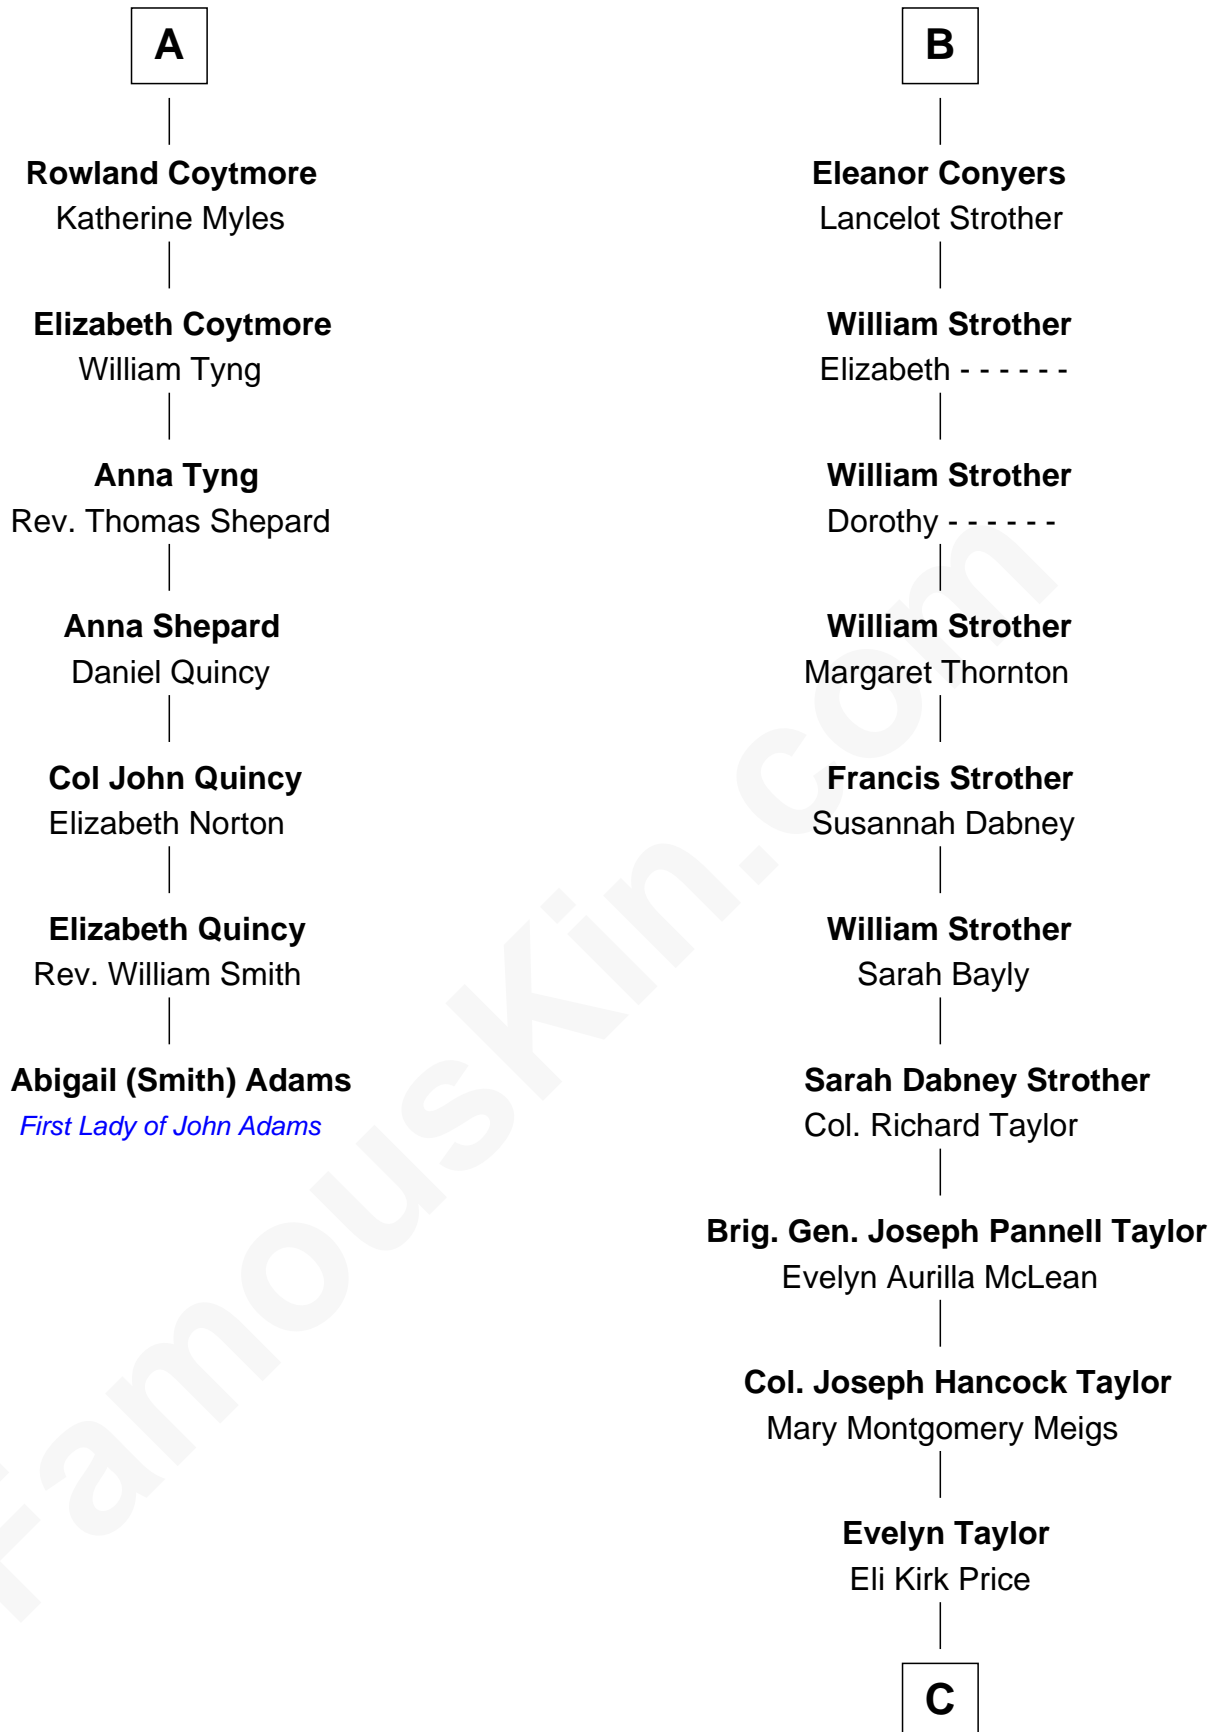

## Relationship Chart of

### Abigail (Smith) Adams

First Lady of President John Adams

13th cousin 6 times removed of

**Parker Stevenson**

TV and Movie Actor

**John of Gaunt**  
Katherine Roet

**C**

Philip Price