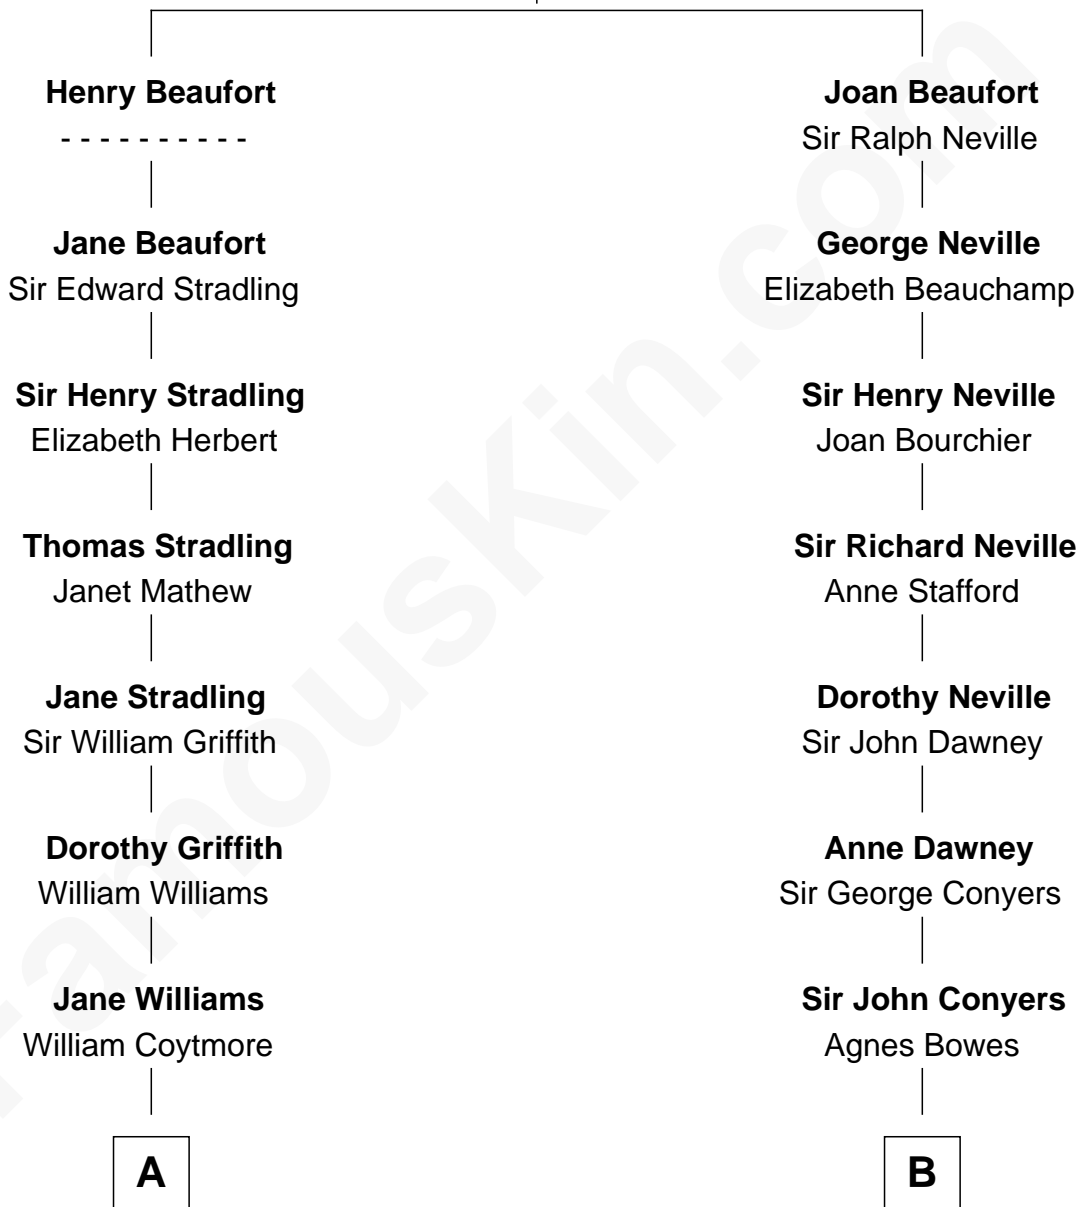

## Relationship Chart of

### Abigail (Smith) Adams

First Lady of President John Adams

13th cousin 6 times removed of

**Parker Stevenson**

TV and Movie Actor

**John of Gaunt**  
Katherine Roet

**C**

Philip Price