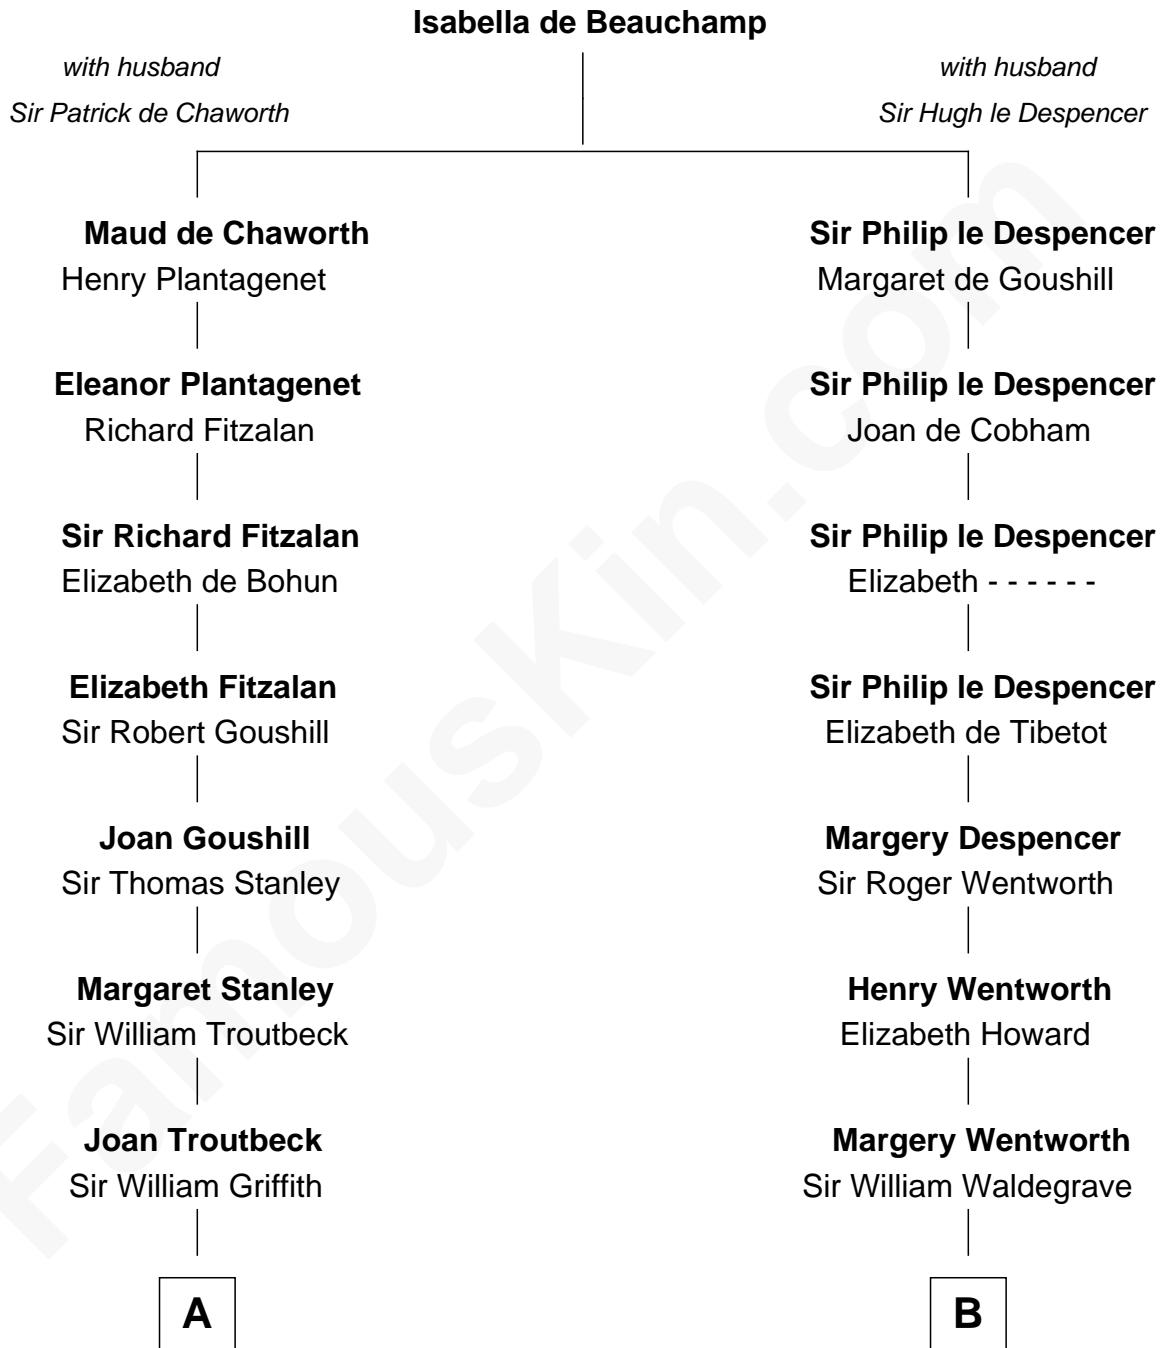

FamousKin.com
Relationship Chart of
Abigail (Smith) Adams
First Lady of President John Adams

16th cousin 5 times removed of

Bob Moore
Co-Founder, Bob's Red Mill

C

Morris Fox
Sarah A. Smith

Violette Fox
Daniel Francis Learnard

Clinton Morris Learnard
Gertrude Maud Yost

Doris Dell Learnard
Kenneth Earl Moore

Bob Moore
Co-Founder, Bob's Red Mill