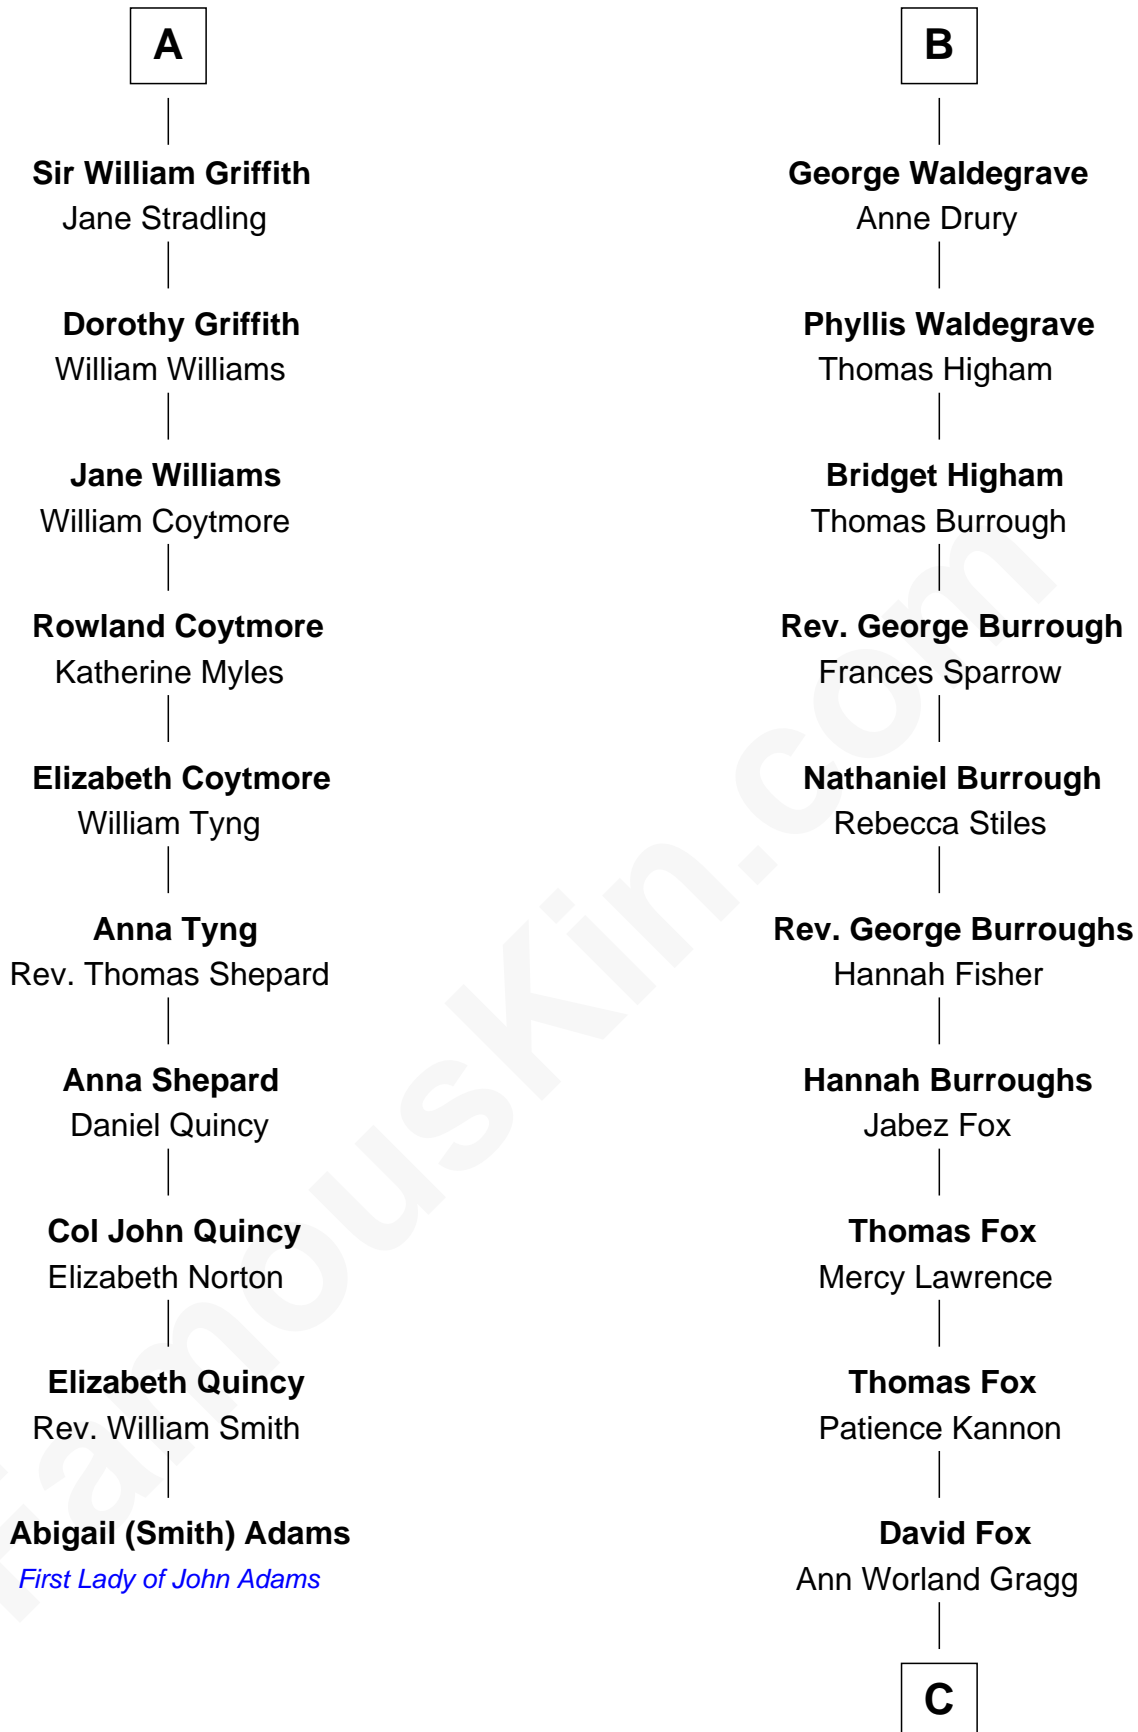

FamousKin.com
Relationship Chart of
Abigail (Smith) Adams
First Lady of President John Adams

16th cousin 5 times removed of

Bob Moore
Co-Founder, Bob's Red Mill

C

Morris Fox
Sarah A. Smith

Violette Fox
Daniel Francis Learnard

Clinton Morris Learnard
Gertrude Maud Yost

Doris Dell Learnard
Kenneth Earl Moore

Bob Moore
Co-Founder, Bob's Red Mill