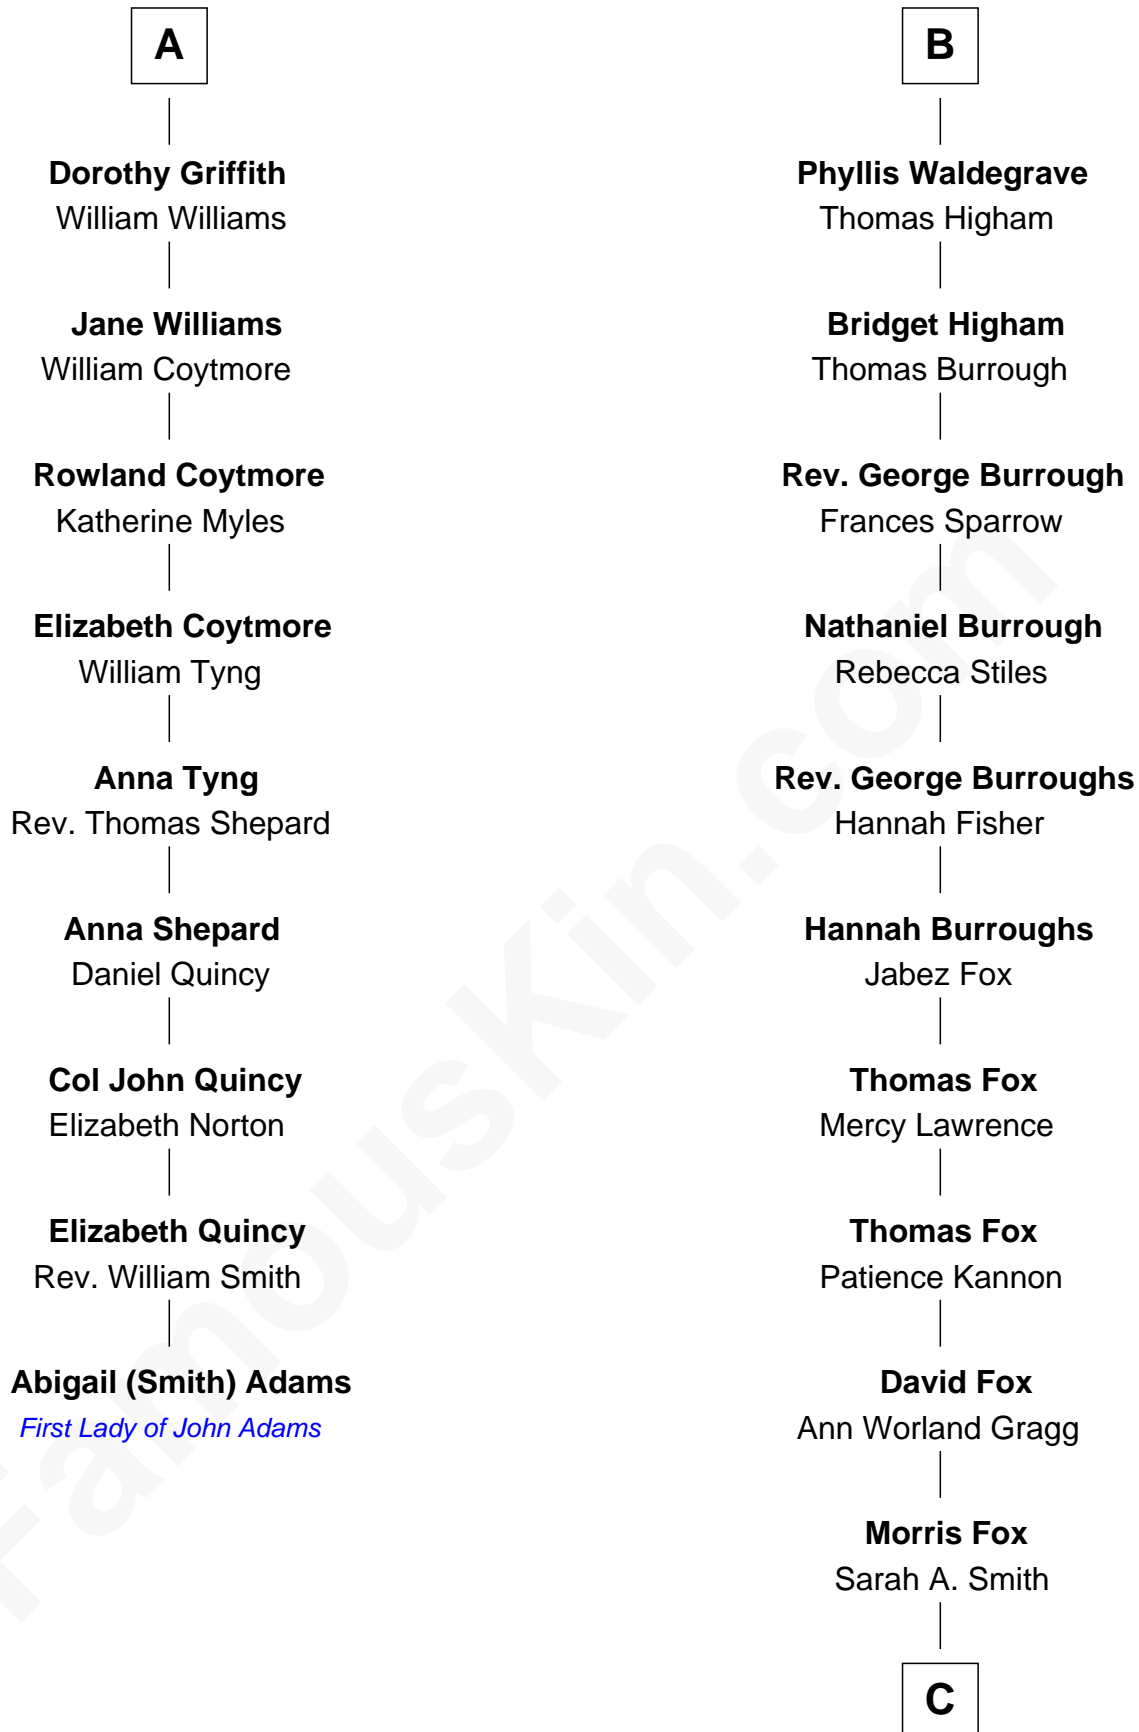

FamousKin.com

Relationship Chart of

Abigail (Smith) Adams

First Lady of President John Adams

15th cousin 5 times removed of

Bob Moore

Co-Founder, Bob's Red Mill

Bartholomew de Badlesmere

Margaret de Badlesmere

Sir John de Tivetot

Sir Robert de Tivetot

Margaret Deincourt

Elizabeth de Tivetot

Sir Philip le Despencer

Margery Despencer

Sir Roger Wentworth

Henry Wentworth

Elizabeth Howard

Margery Wentworth

Sir William Waldegrave

George Waldegrave

Anne Drury

B

C

—
Violette Fox

Daniel Francis Learnard

—
Clinton Morris Learnard

Gertrude Maud Yost

—
Doris Dell Learnard

Kenneth Earl Moore

—
Bob Moore

Co-Founder, Bob's Red Mill