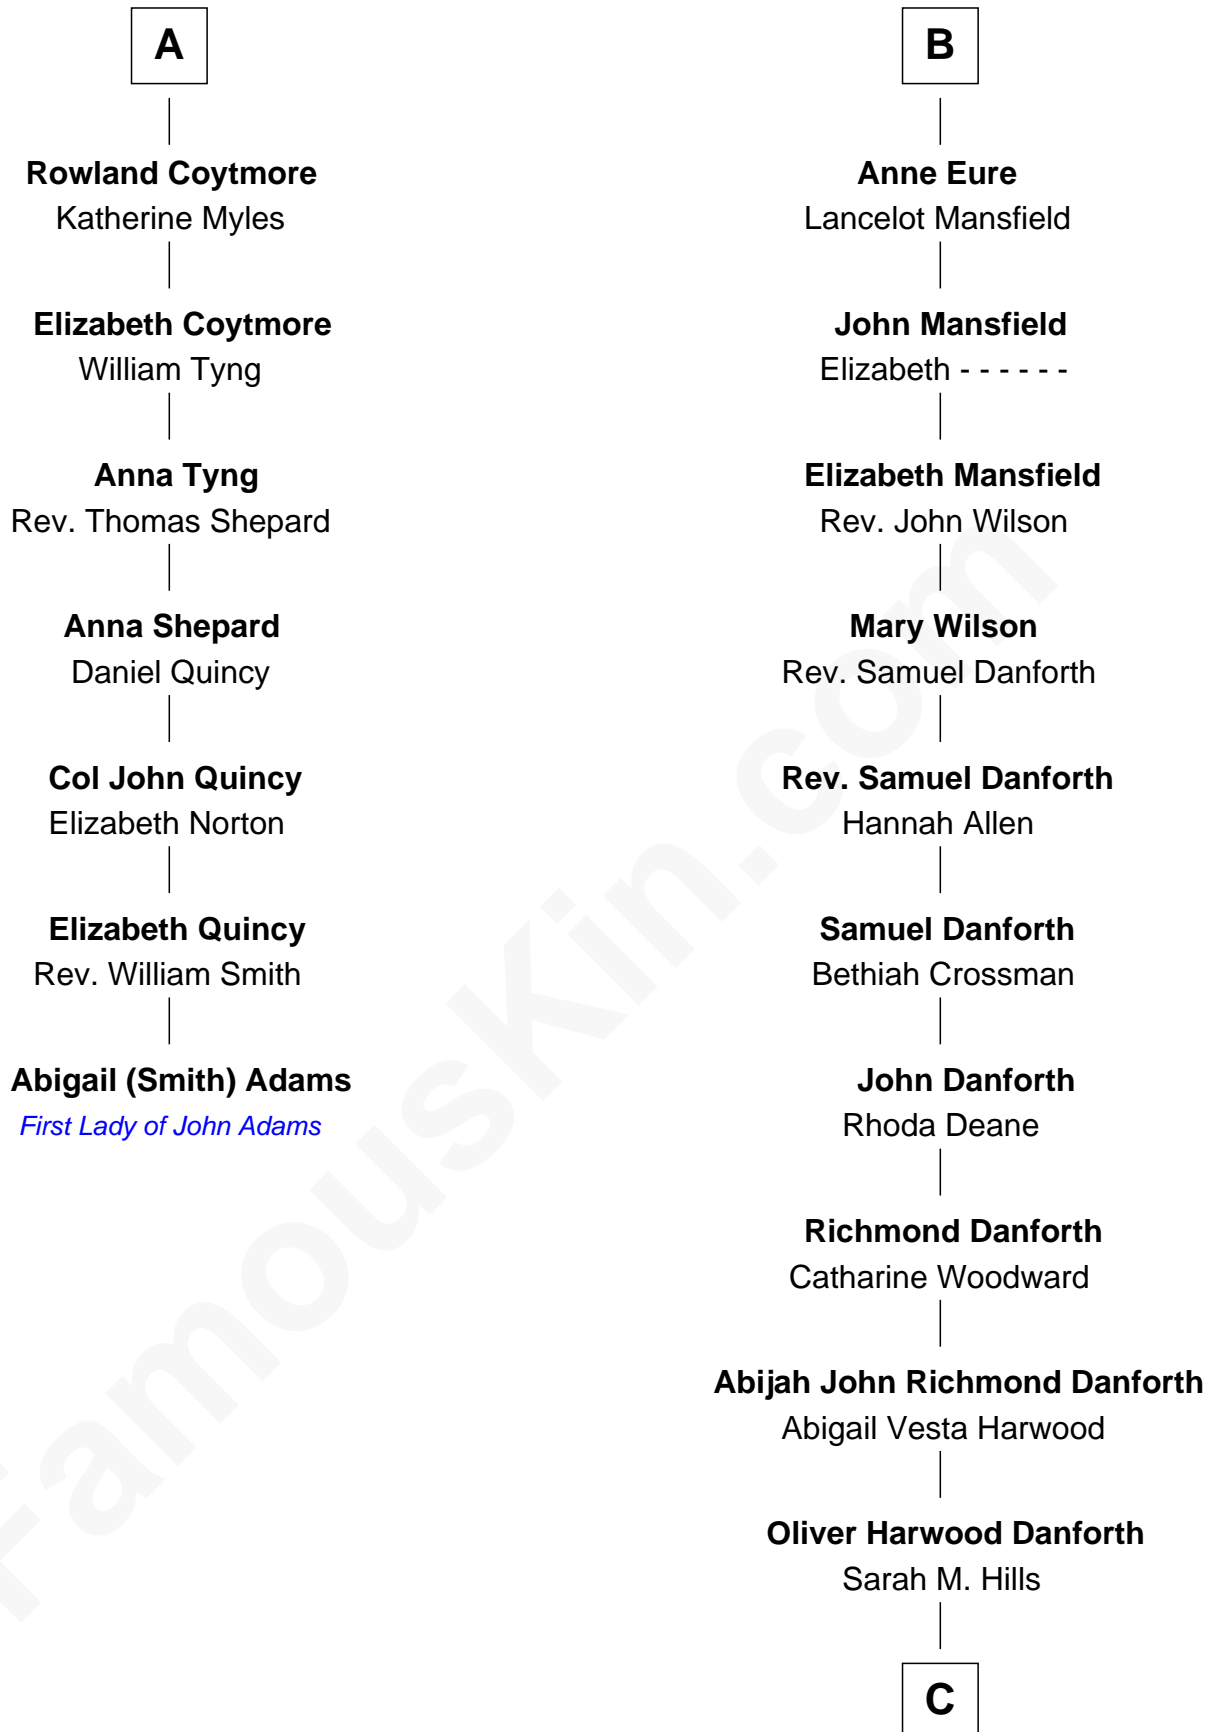

FamousKin.com
Relationship Chart of
Abigail (Smith) Adams
First Lady of President John Adams

13th cousin 7 times removed of

Zach Snyder
Filmmaker

John of Gaunt
 Katherine Roet

C

—
Jennie Minerva Danforth

John Batchelder Manley

—
Helen Danforth Manley

Dr. Edgar Earl Reeves

—
Marsha Manley Reeves

Charles Edward Snyder

—
Zach Snyder

Filmmaker