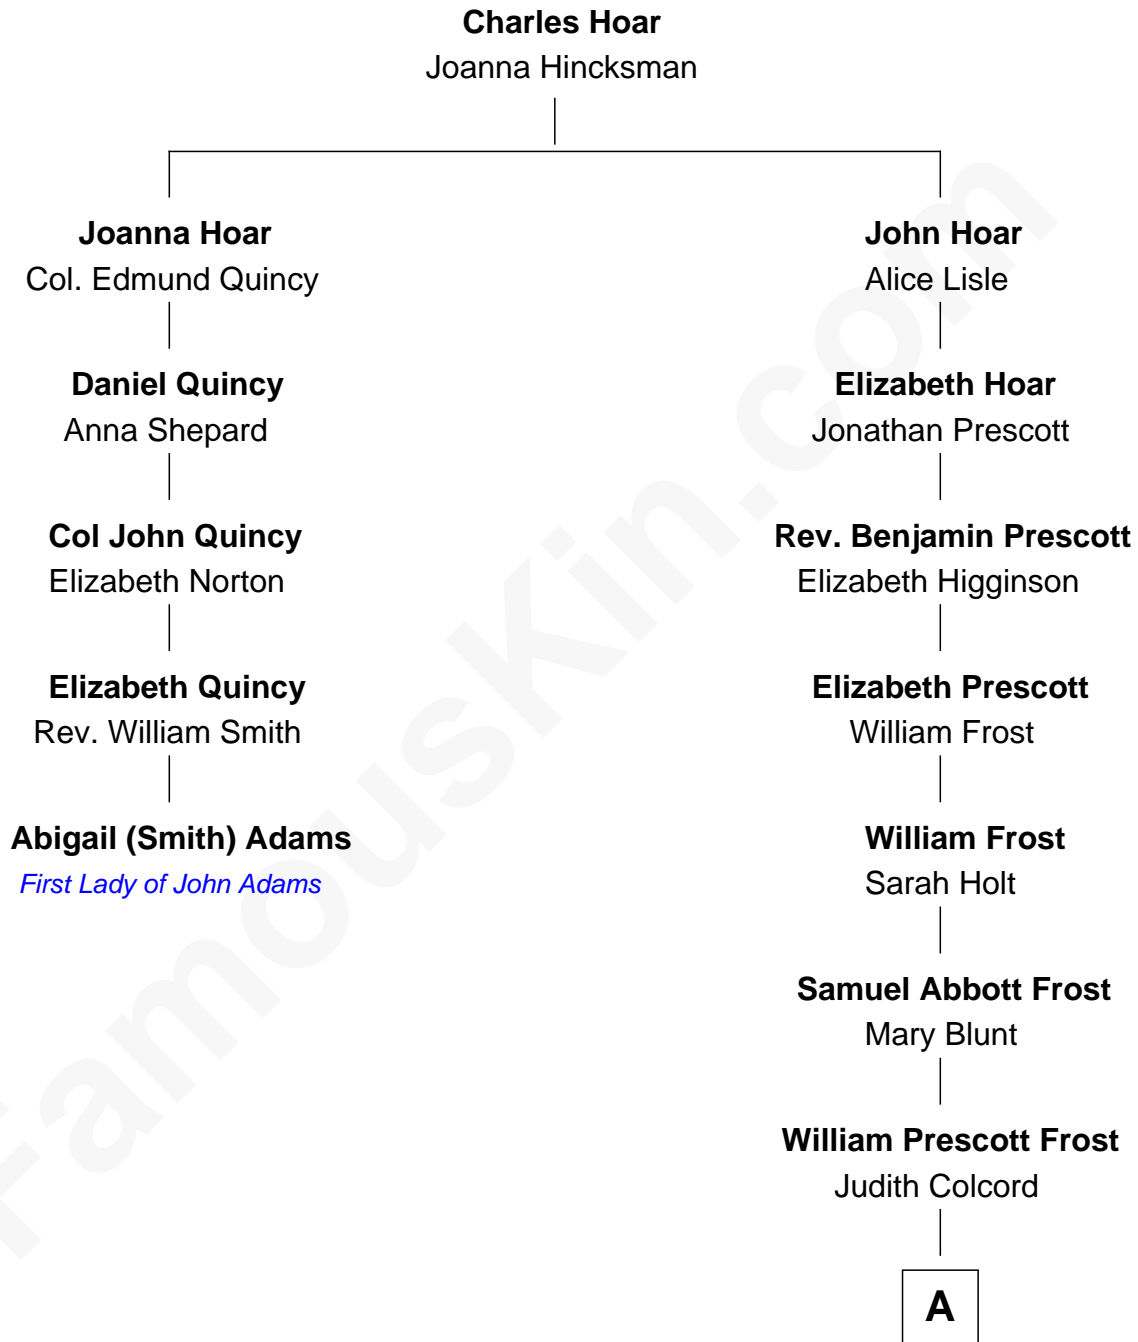

## Relationship Chart of

### Abigail (Smith) Adams

*First Lady of President John Adams*

4th cousin 4 times removed of

**Robert Frost**

*Poet and Playwright*

**A**

|  
**William Prescott Frost**

Isabella Moodie