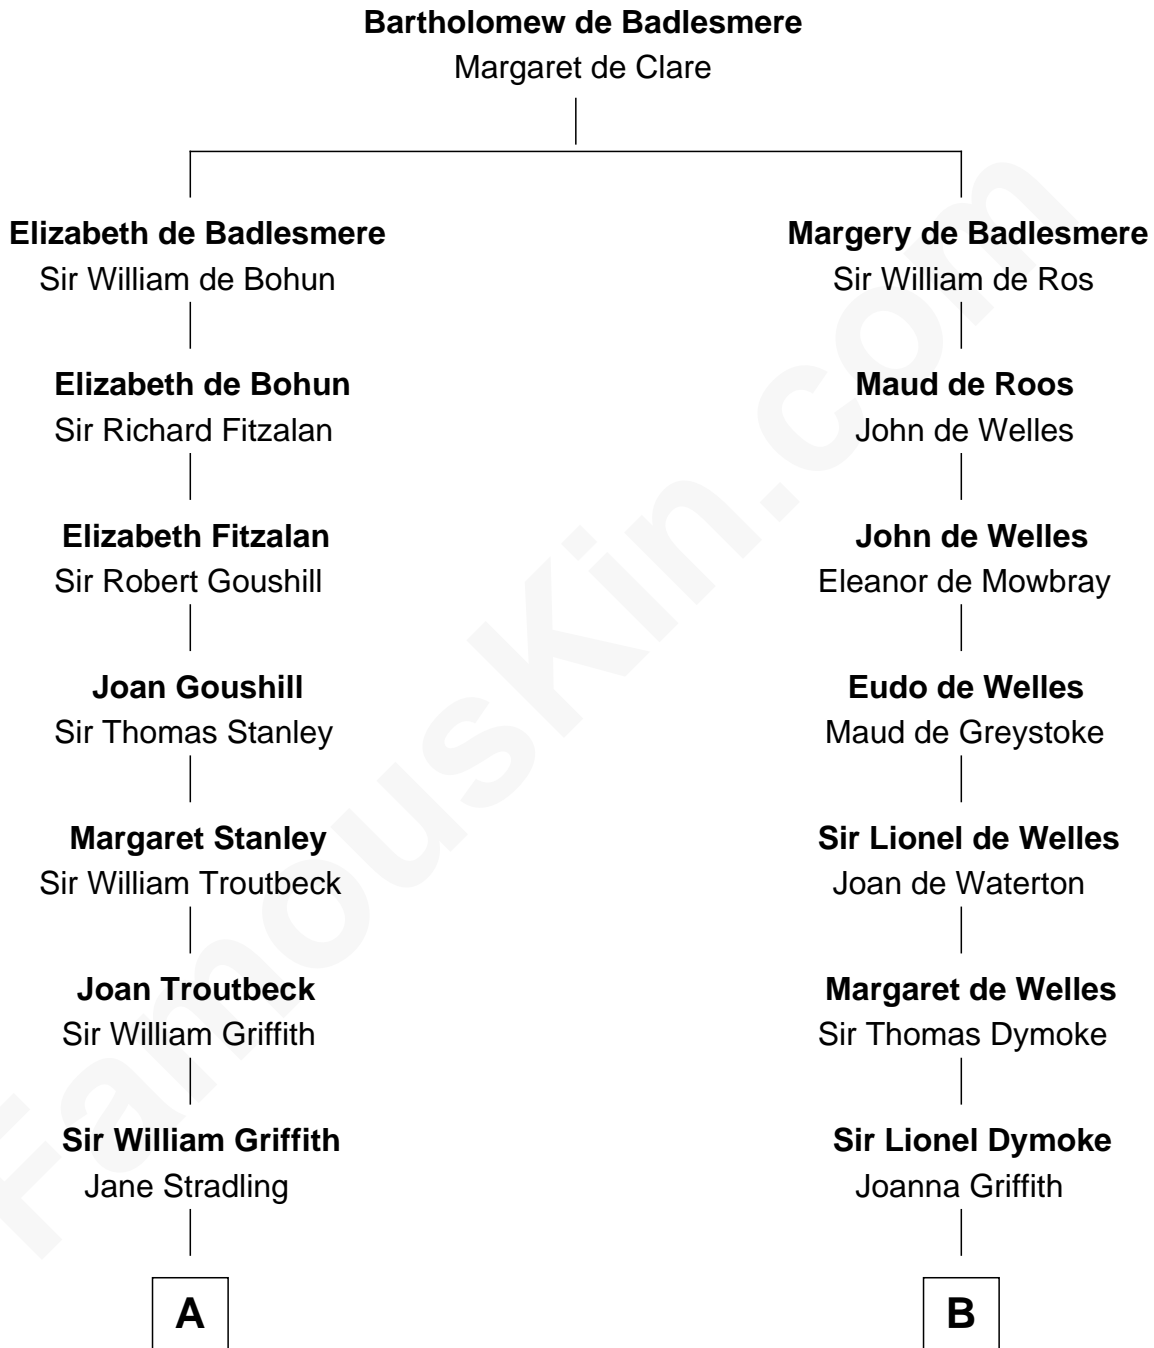

FamousKin.com
Relationship Chart of
Abigail (Smith) Adams
First Lady of President John Adams

15th cousin 4 times removed of
Robert Frost
Poet and Playwright

C

William Prescott Frost

Judith Colcord

William Prescott Frost