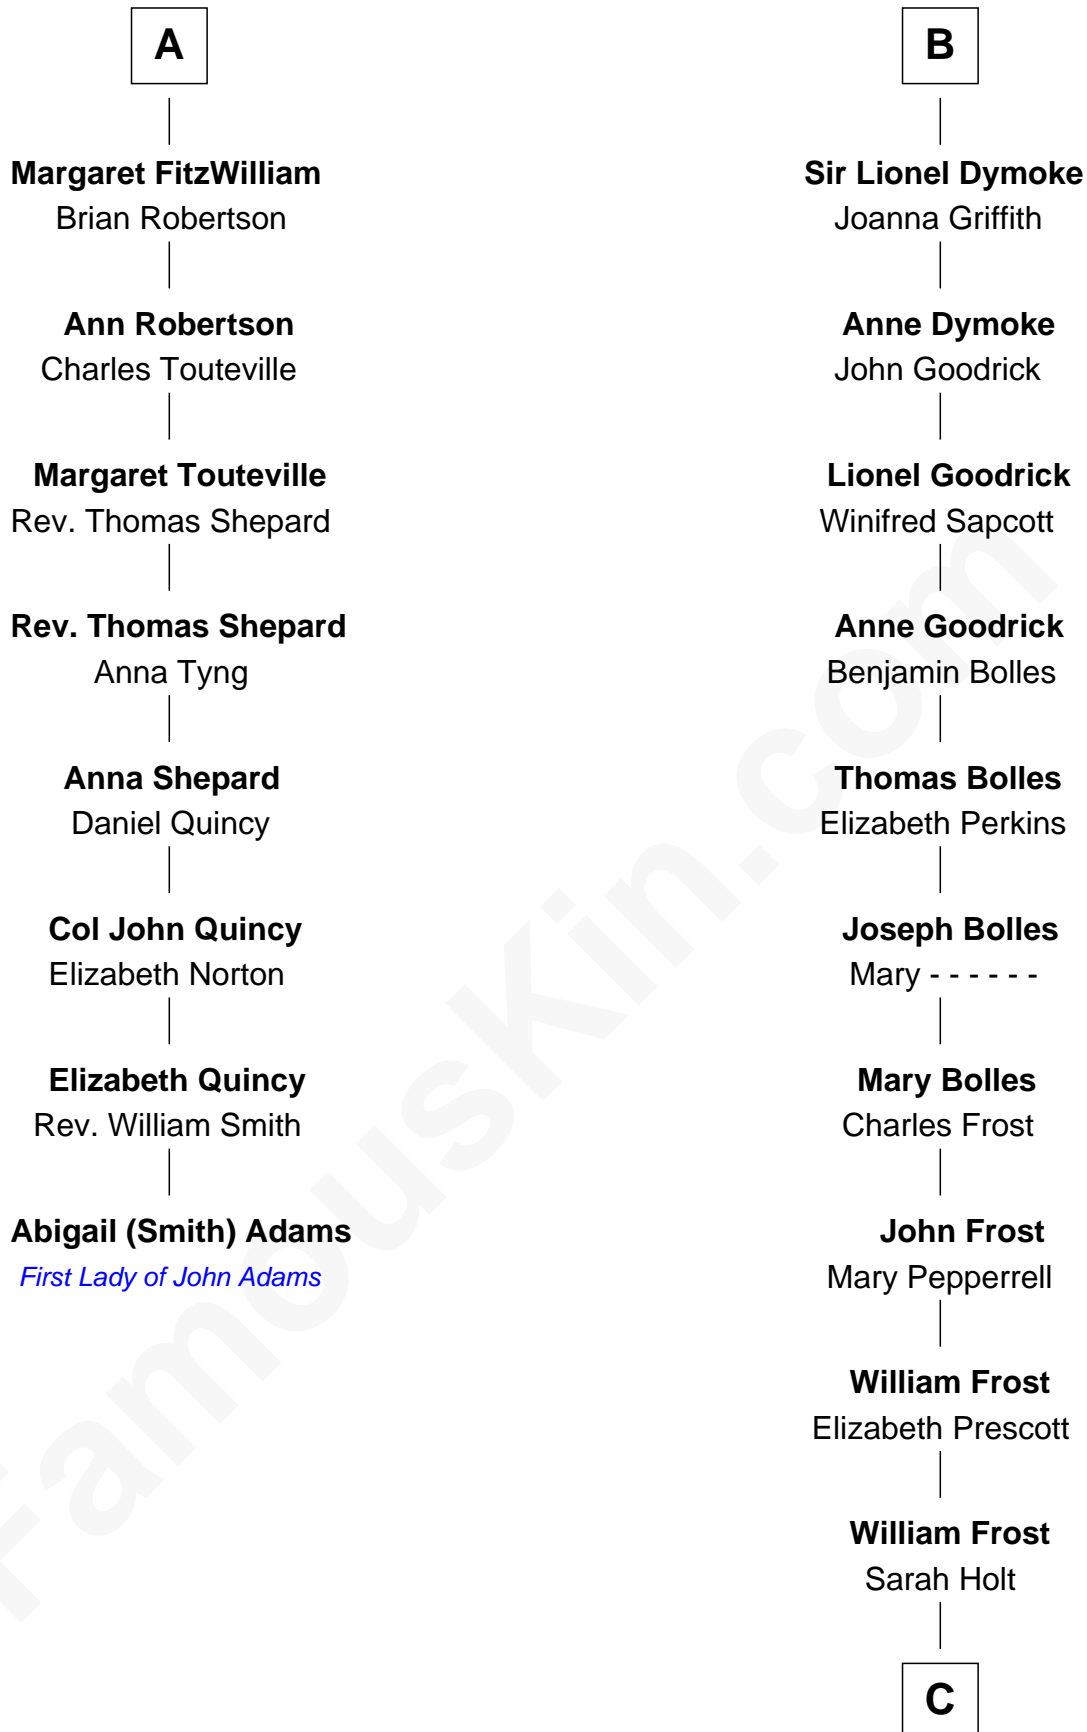

FamousKin.com
Relationship Chart of
Abigail (Smith) Adams
First Lady of President John Adams

14th cousin 6 times removed of

Robert Frost
Poet and Playwright

Eudo la Zouche
 Milicent de Cantilupe

C

|
Samuel Abbott Frost