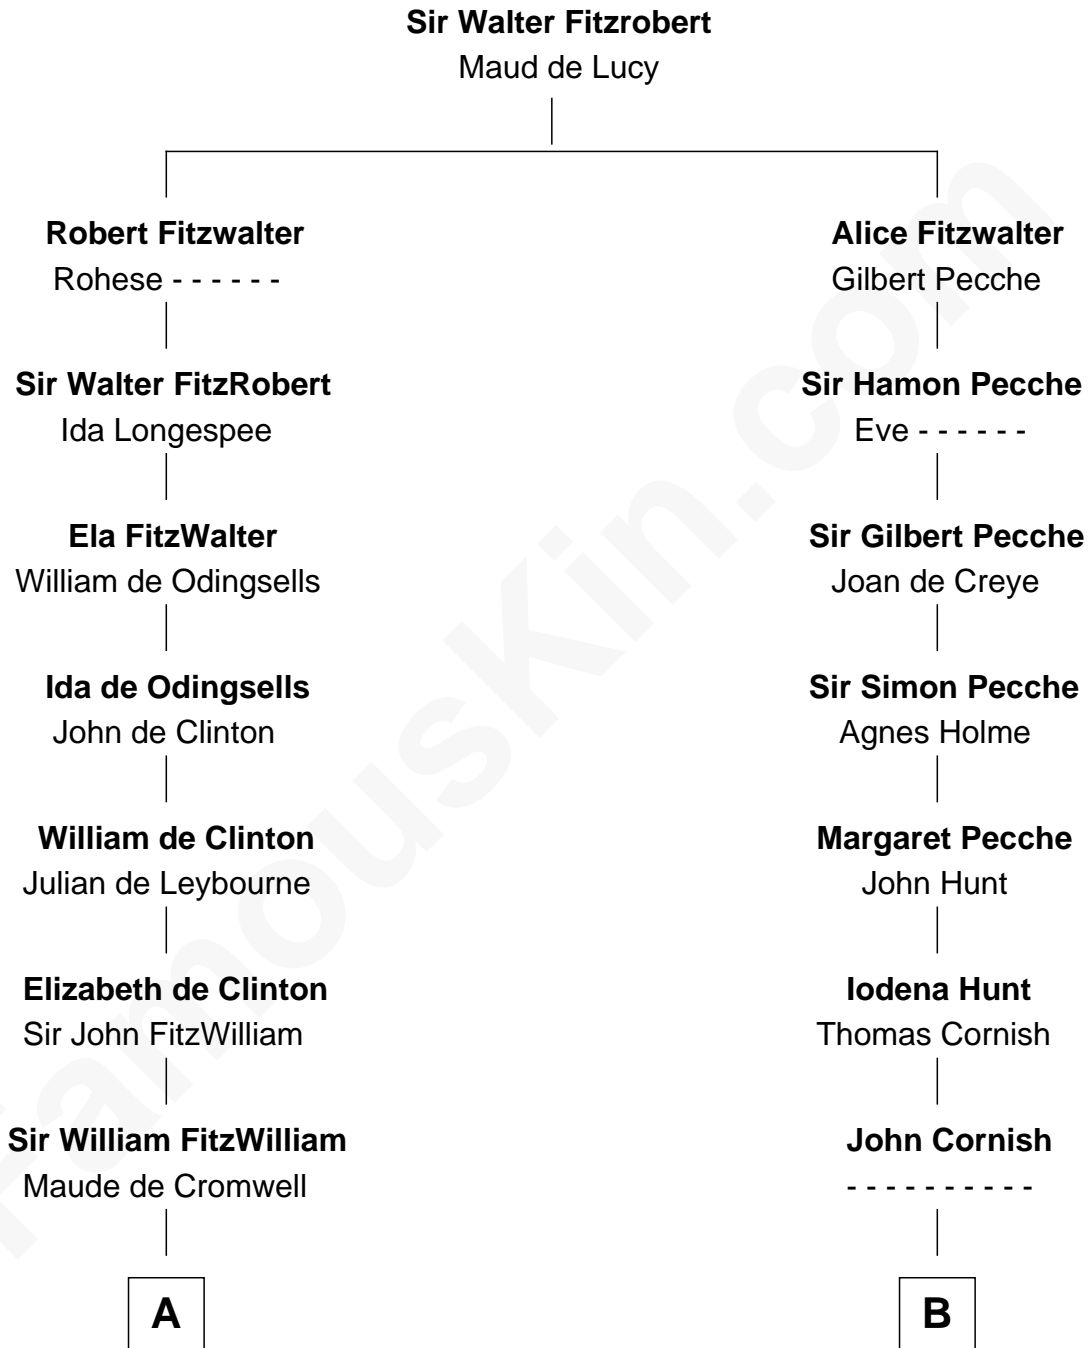

FamousKin.com

Relationship Chart of

Abigail (Smith) Adams

First Lady of President John Adams

18th cousin 3 times removed of

Robert Frost

Poet and Playwright

C

Elizabeth Quincy
Rev. William Smith

Abigail (Smith) Adams
First Lady of John Adams

D

Sarah Holt
William Frost

Samuel Abbott Frost
Mary Blunt

William Prescott Frost
Judith Colcord

William Prescott Frost
Isabella Moodie