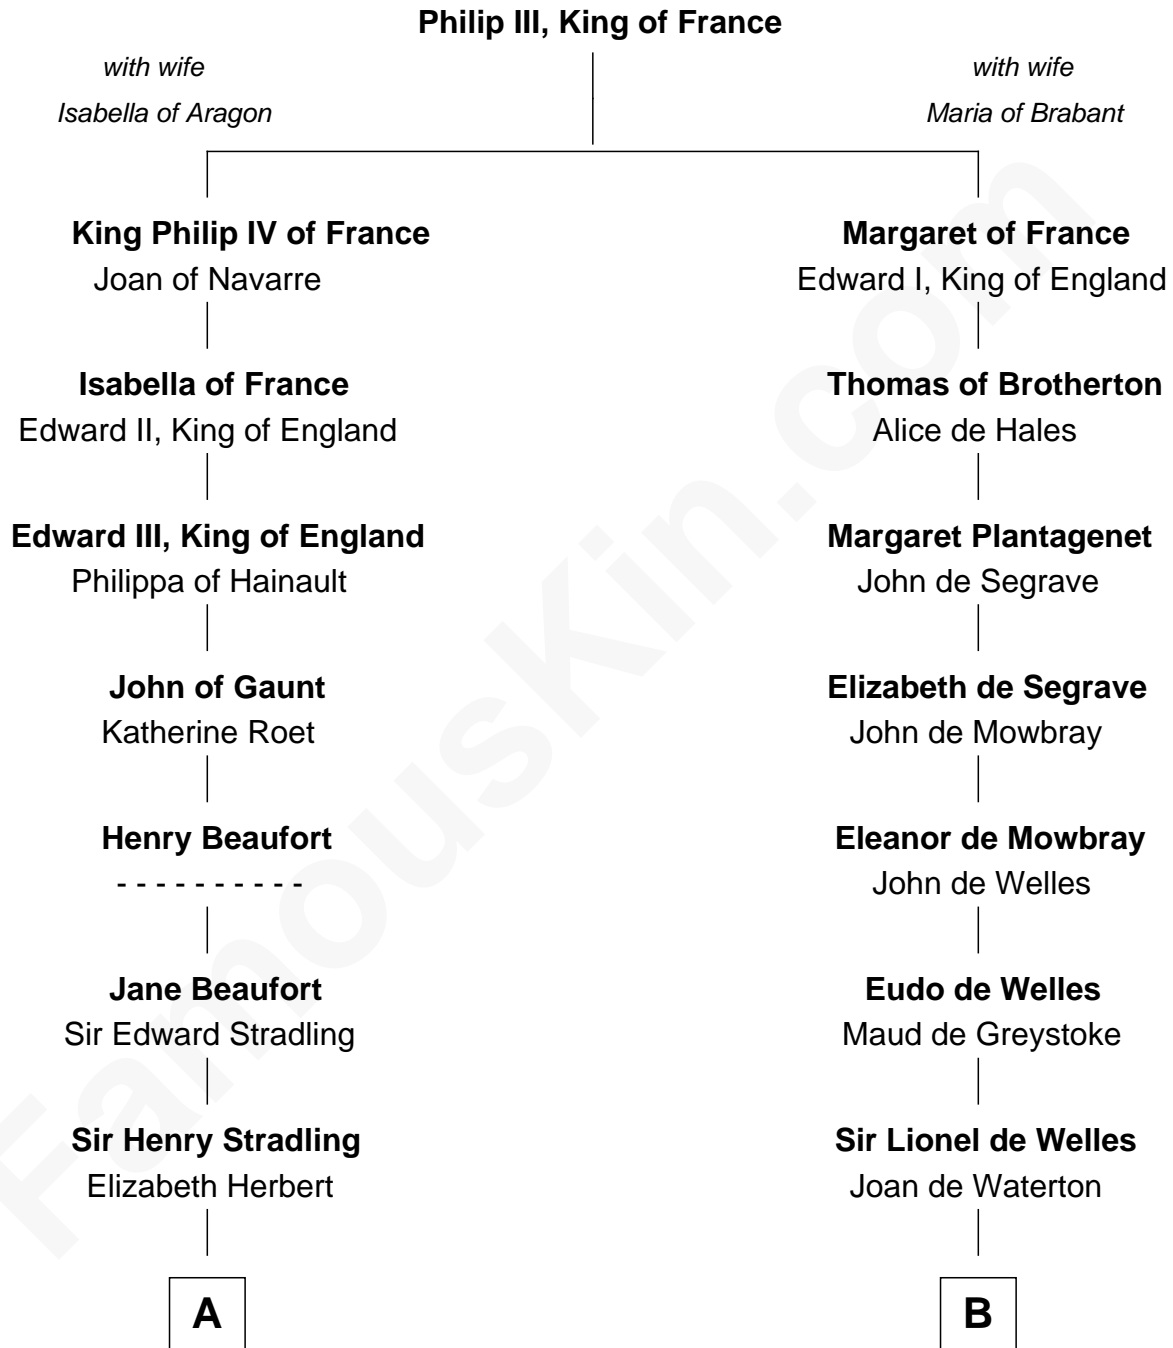

FamousKin.com

Relationship Chart of

Abigail (Smith) Adams

First Lady of President John Adams

17th cousin 4 times removed of

Robert Frost

Poet and Playwright

C

William Frost

Sarah Holt

Samuel Abbott Frost

Mary Blunt

William Prescott Frost

Judith Colcord

William Prescott Frost

Isabella Moodie