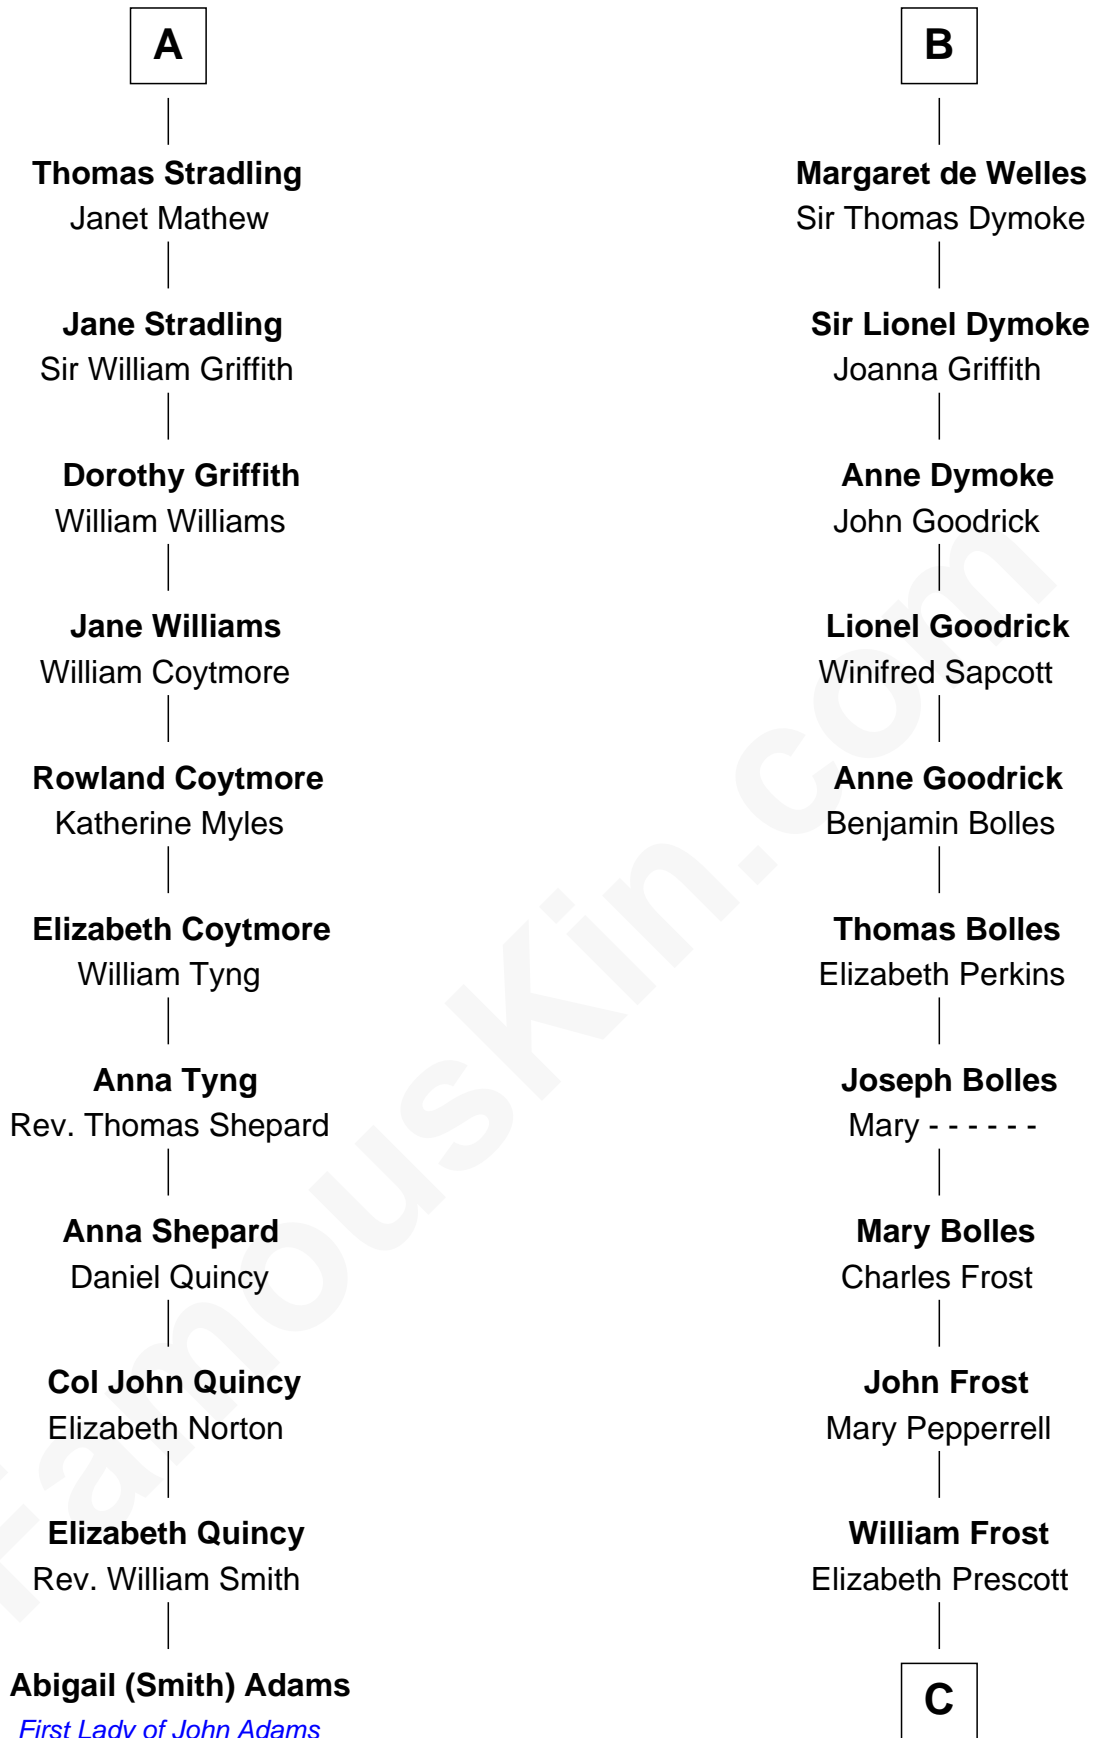

FamousKin.com

Relationship Chart of

Abigail (Smith) Adams

First Lady of President John Adams

17th cousin 4 times removed of

Robert Frost

Poet and Playwright

C

William Frost

Sarah Holt

Samuel Abbott Frost

Mary Blunt

William Prescott Frost

Judith Colcord

William Prescott Frost

Isabella Moodie