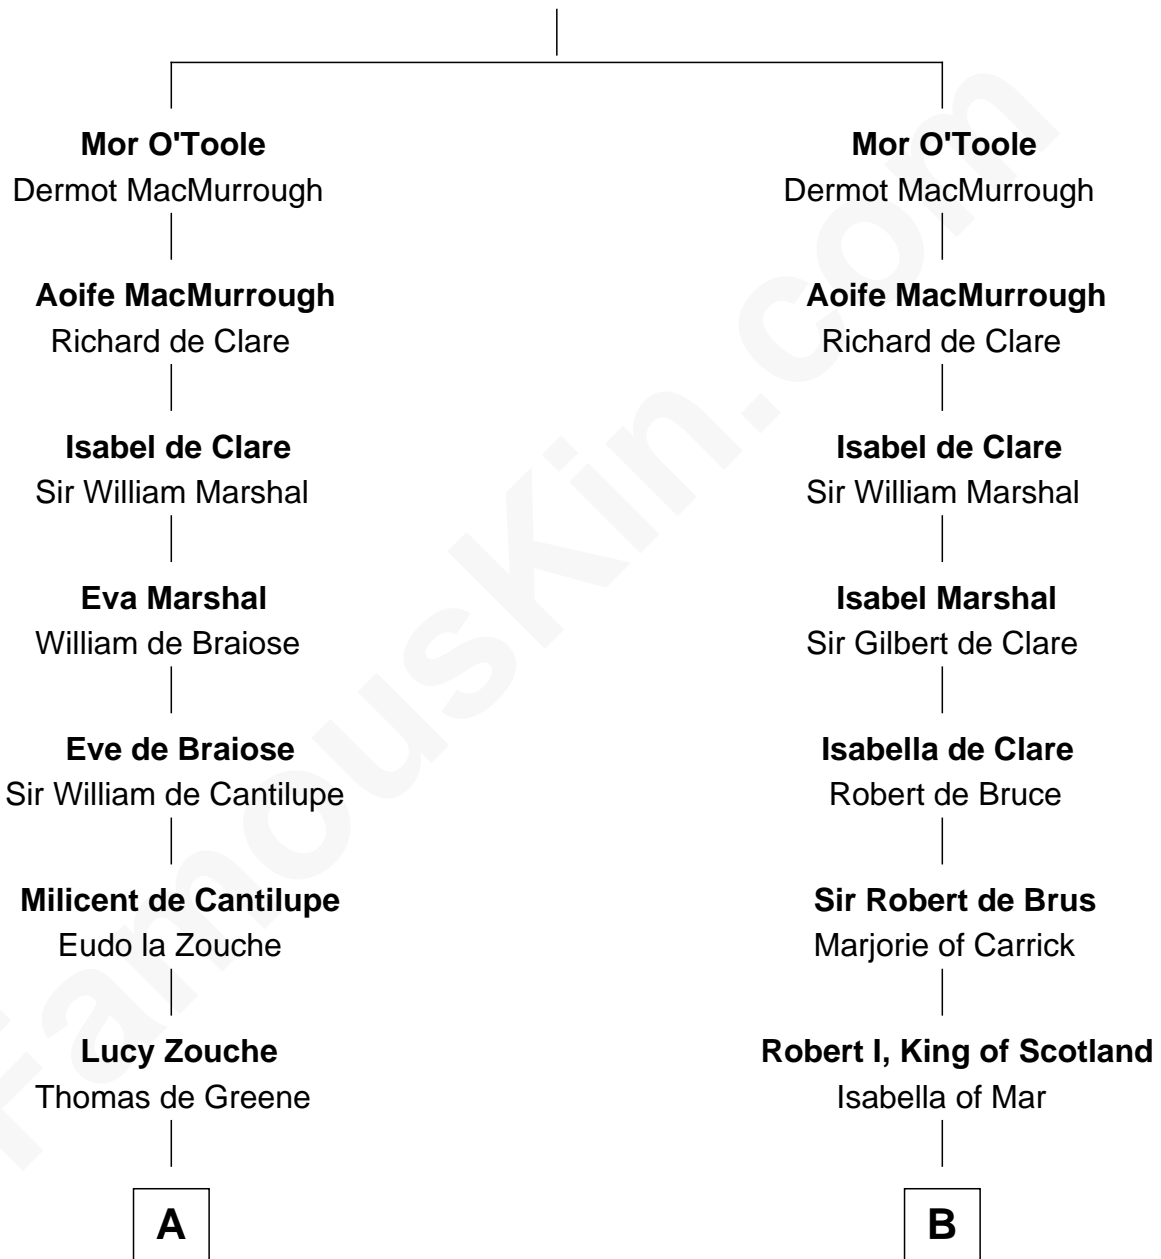

FamousKin.com

Relationship Chart of

Abigail (Smith) Adams

First Lady of President John Adams

20th cousin of

Major John Pitcairn

British Commander at Battle of Lexington

Muitchertach O'Toole

Cacht Inion Loigsig O'Morda

C

Anna Shepard

Daniel Quincy

Col John Quincy

Elizabeth Norton

Elizabeth Quincy

Rev. William Smith

Abigail (Smith) Adams

First Lady of John Adams

D

Sir Charles Erskine

Mary Hope

Mary Erskine

William Hamilton

Katherine Hamilton