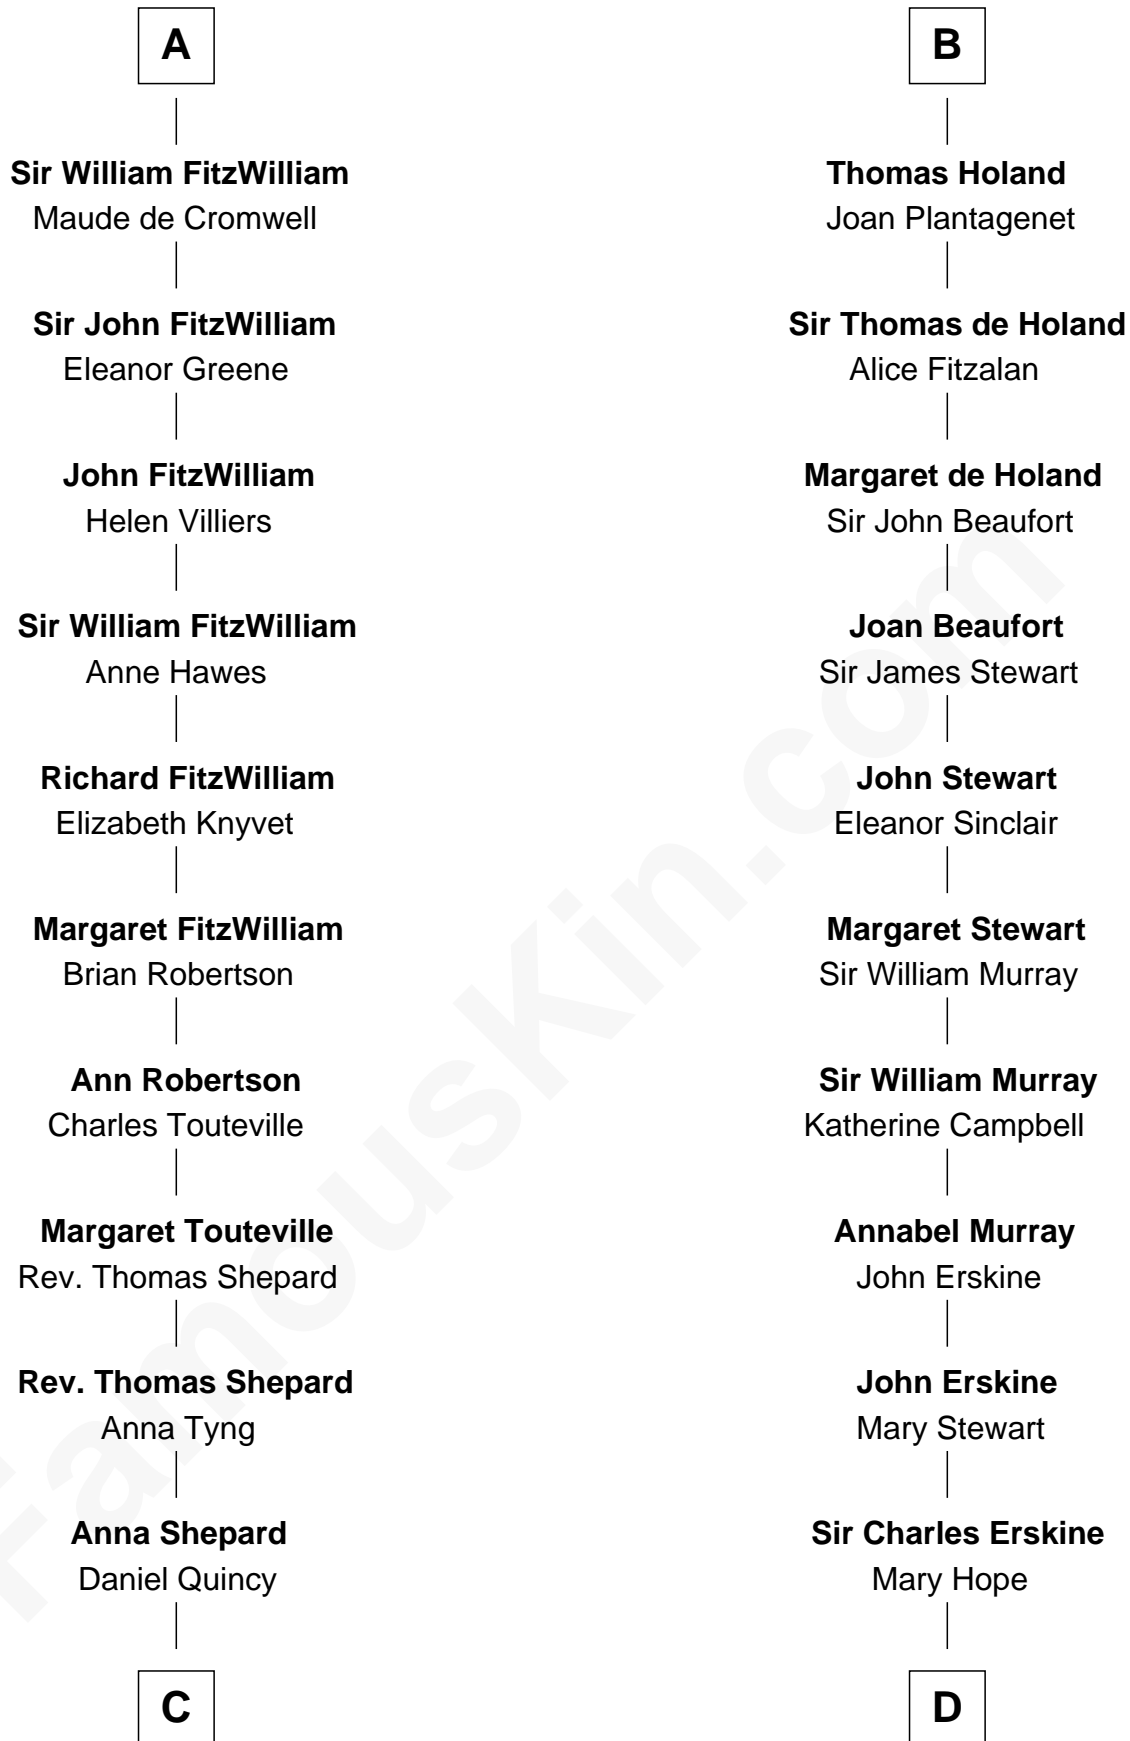

FamousKin.com

Relationship Chart of

Abigail (Smith) Adams

First Lady of President John Adams

19th cousin of

Major John Pitcairn

British Commander at Battle of Lexington

C

Col John Quincy
Elizabeth Norton

Elizabeth Quincy
Rev. William Smith

Abigail (Smith) Adams
First Lady of John Adams

D

Mary Erskine
William Hamilton

Katherine Hamilton
Rev. David Pitcairn

Major John Pitcairn
British Commander at Lexington