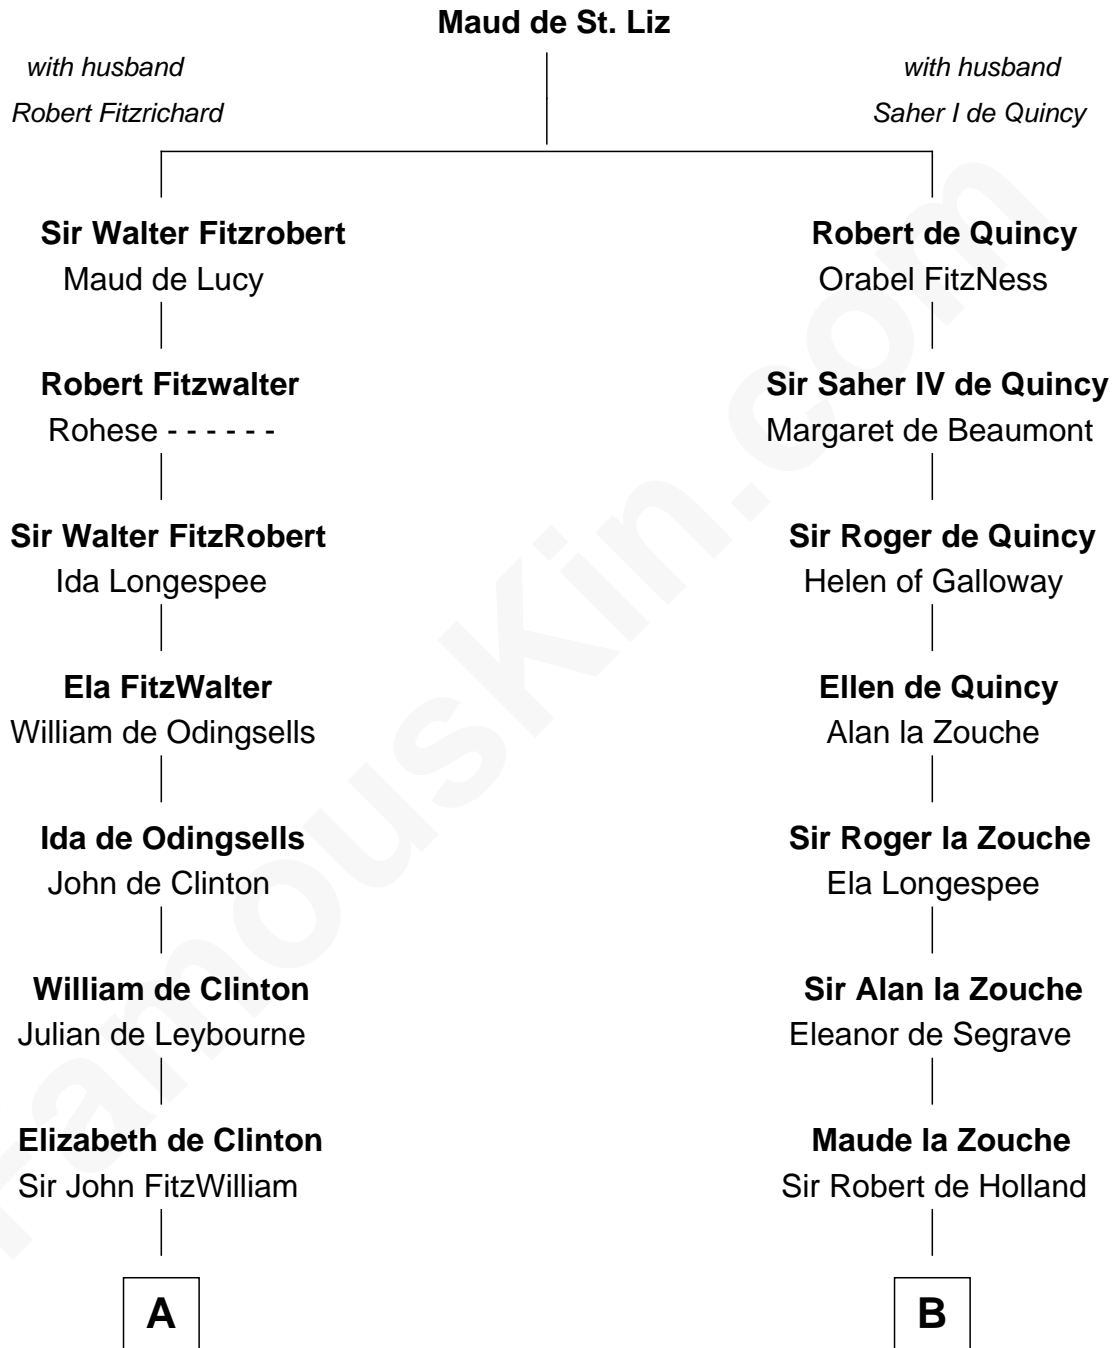

FamousKin.com

Relationship Chart of

Abigail (Smith) Adams

First Lady of President John Adams

19th cousin of

Major John Pitcairn

British Commander at Battle of Lexington

C

Col John Quincy
Elizabeth Norton

Elizabeth Quincy
Rev. William Smith

Abigail (Smith) Adams
First Lady of John Adams

D

Mary Erskine
William Hamilton

Katherine Hamilton
Rev. David Pitcairn

Major John Pitcairn
British Commander at Lexington