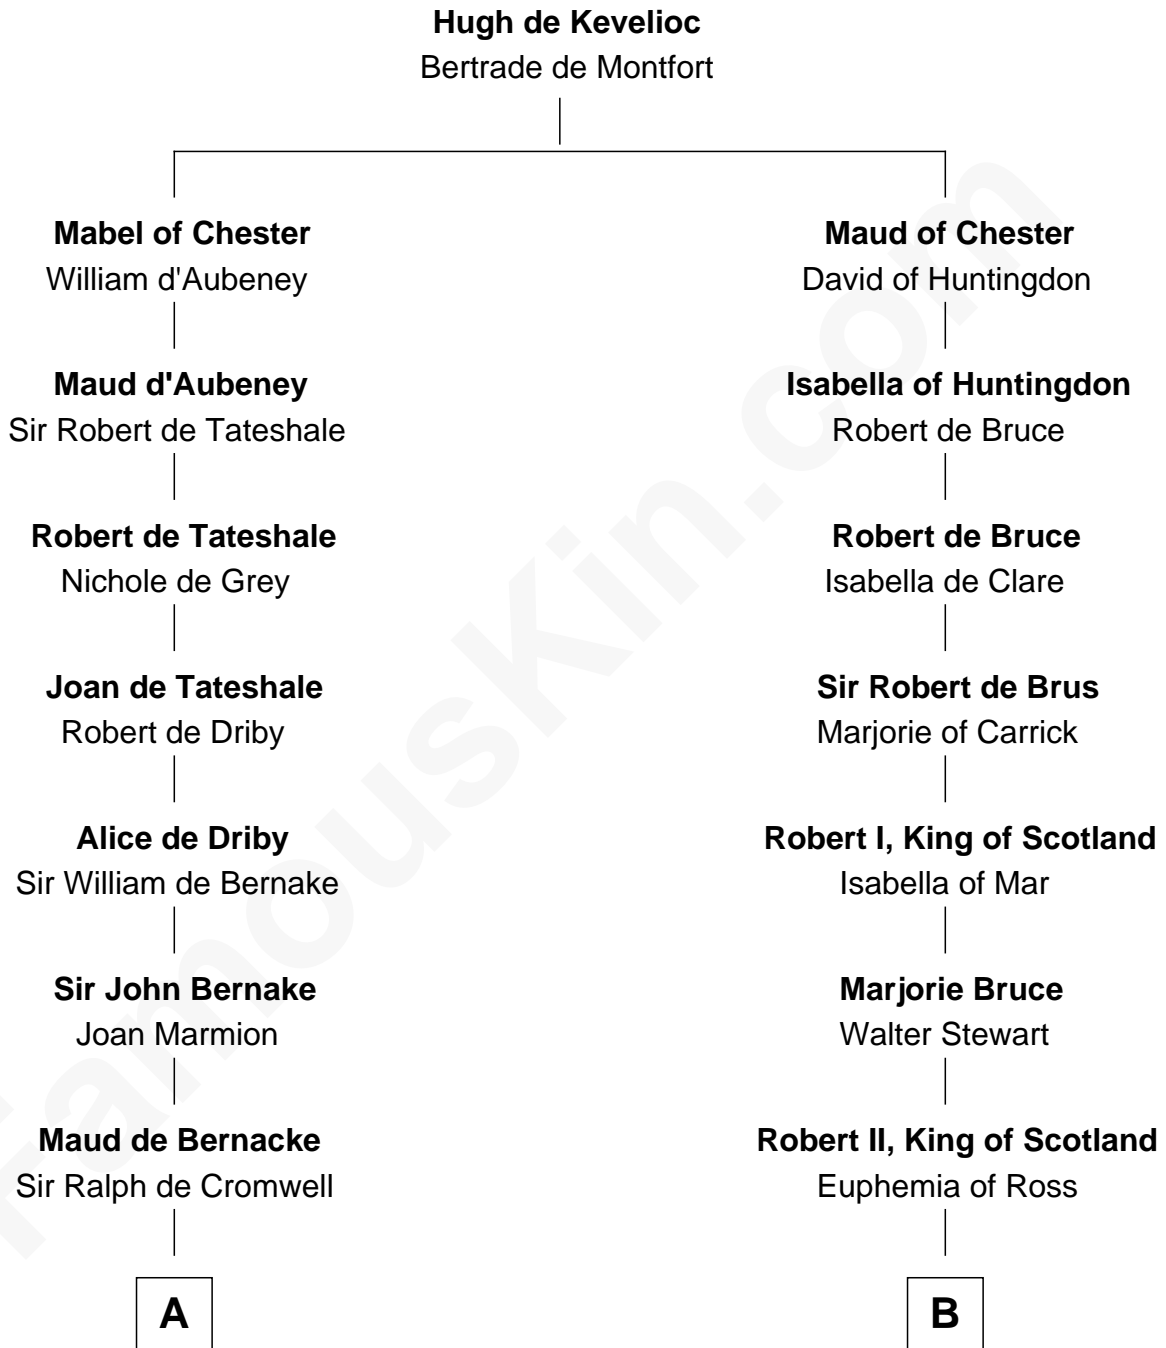

Major John Pitcairn

British Commander at Battle of Lexington