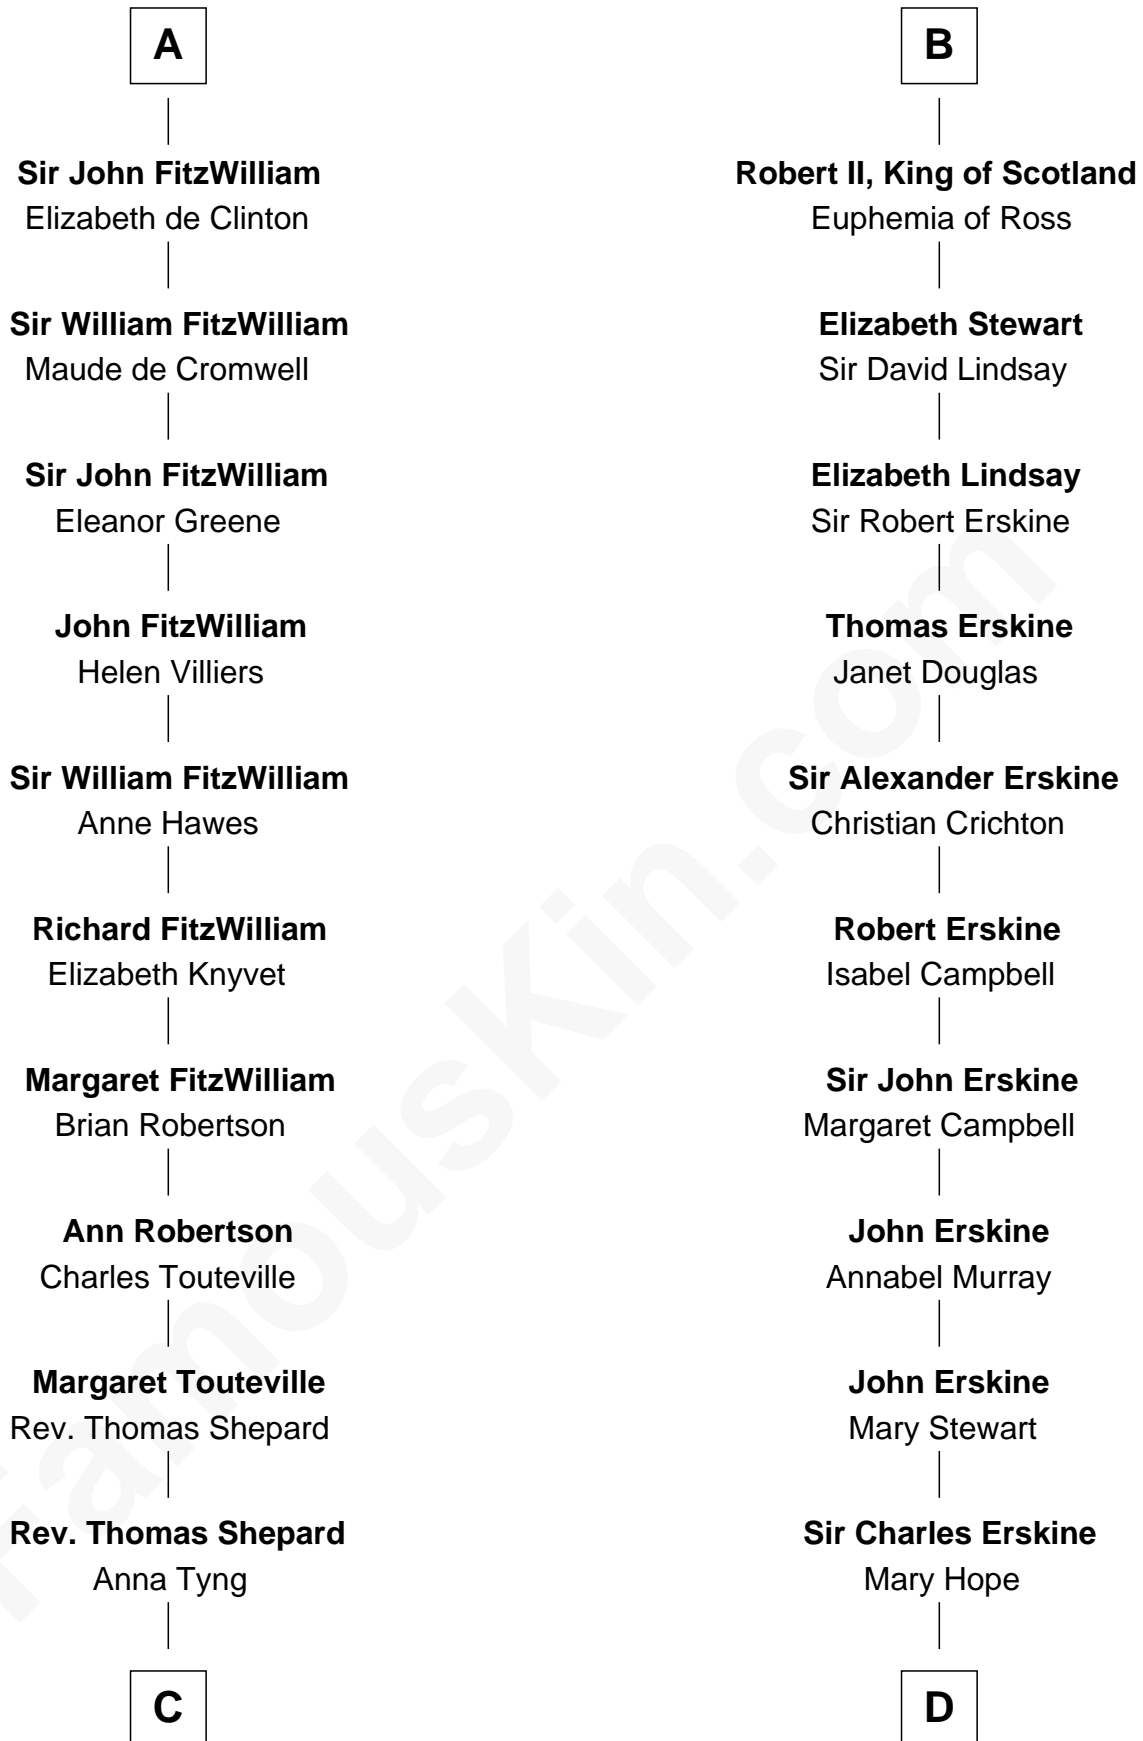

FamousKin.com

Relationship Chart of

Abigail (Smith) Adams

First Lady of President John Adams

19th cousin 1 time removed of

Major John Pitcairn

British Commander at Battle of Lexington

C

Anna Shepard

Daniel Quincy

Col John Quincy

Elizabeth Norton

Elizabeth Quincy

Rev. William Smith

Abigail (Smith) Adams

First Lady of John Adams