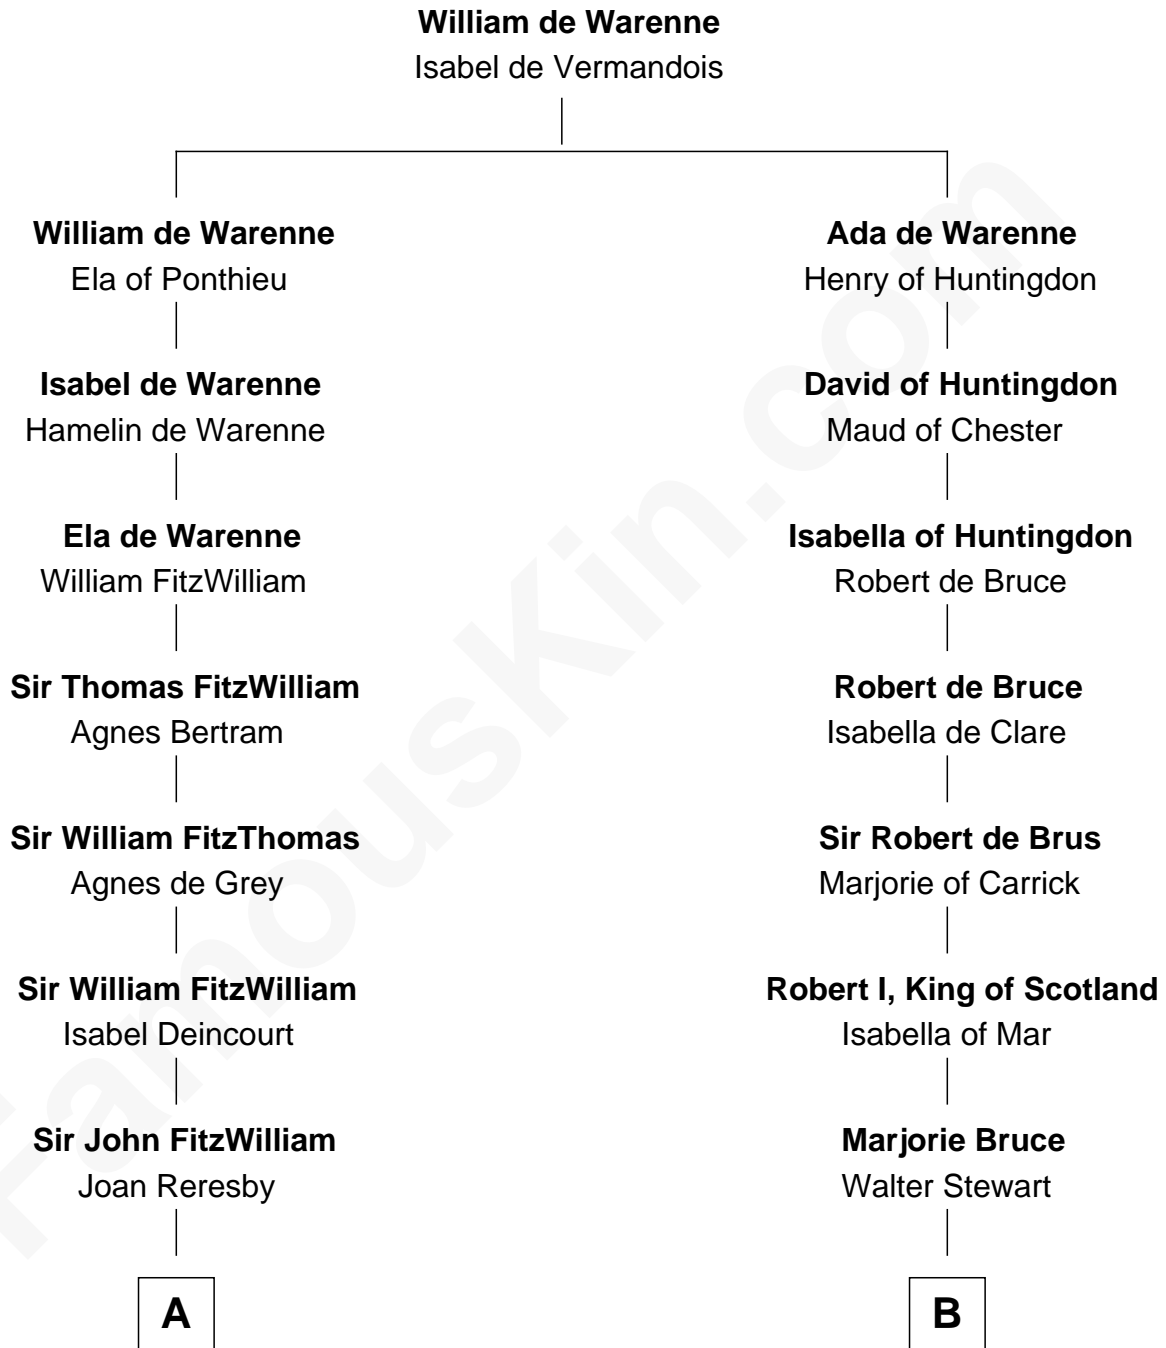

FamousKin.com

Relationship Chart of

Abigail (Smith) Adams

First Lady of President John Adams

19th cousin 1 time removed of

Major John Pitcairn

British Commander at Battle of Lexington

C

Anna Shepard

Daniel Quincy

Col John Quincy

Elizabeth Norton

Elizabeth Quincy

Rev. William Smith

Abigail (Smith) Adams

First Lady of John Adams